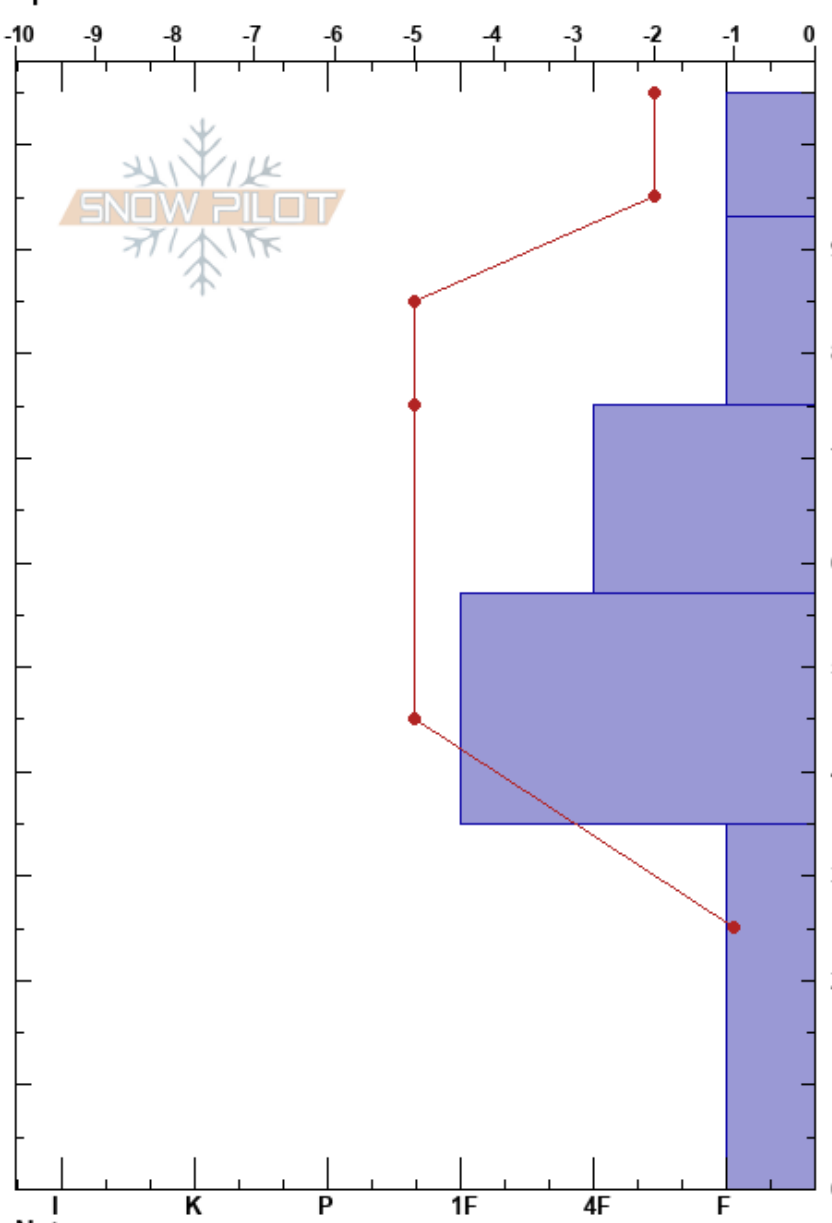

Snodgrass Meadow
 Crested Butte
 CO
 Elevation: 10260 ft
 Aspect: NE
 Specifics:

Jack Morgan
 12/06/2022 - 12:00pm
 Co-ord: 38.92714N, -106.97599W
 Slope Angle: 25°
 Wind Loading: no

Stability:
 Air Temperature: -2°C
 Sky Cover: OVC
 Precipitation: S-1
 Wind: Calm

Layer Notes:
 HS: 105
 PF: 105 35-0cm: Problematic layer
 PS: 40

Height (cm)	Crystal		Moisture	ρ kg/m ³	Stability tests & Layer comments
	Form	Size			
105					
100	+	1	D		
95					
90	+ (X)	1(1)	D		
85					
80					← ECTP12 @75cm
75	X (/)	1-3(1)	D		
70					
65					
60					
55					
50	•	1	D		
45					
40					← ECTP22 @35cm
35					
30					
25	^	3	D		
20					
15					
10					
5					
0					