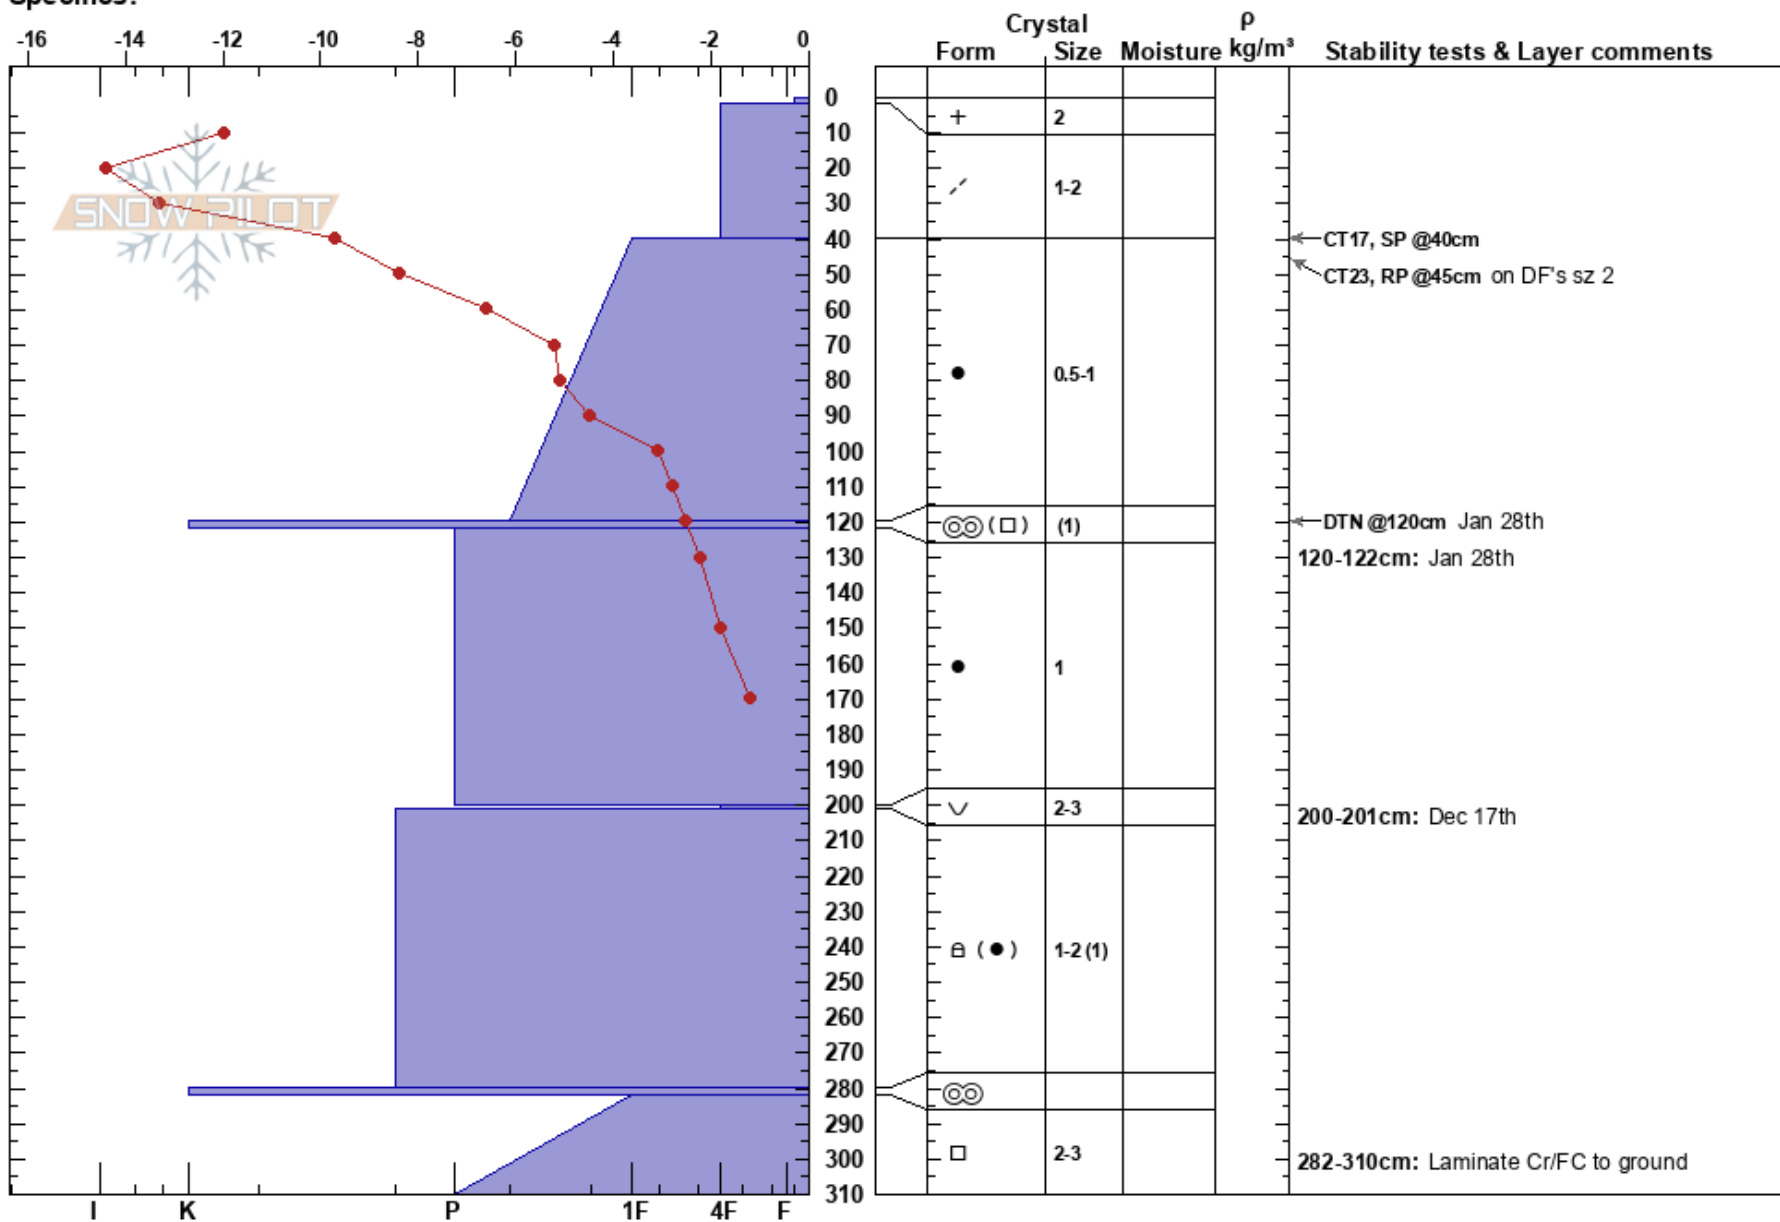

CR 4.0
 Hazleton Ranges
 BC
 Elevation: 1429 m
 Aspect: NW
 Specifics:

Ben Westerik
 24/02/2023 - 14:20
 Co-ord: 54.13835N, -127.79590W
 Slope Angle: 29°
 Wind Loading:

Stability: **HS:310**
 Air Temperature: -12.3°C PF: 35
 Sky Cover: SCT
 Precipitation: S-1
 Wind: SW Light Breeze

Layer Notes:
 120-122cm: Jan 28th
 200-201cm: Dec 17th
 282-310cm: Laminate Cr/FC to ground

Notes: Full Profile
 Observers: Ben Westerik, Brandon Exner
 Pit dug skiers right in CR 4.0 bowl