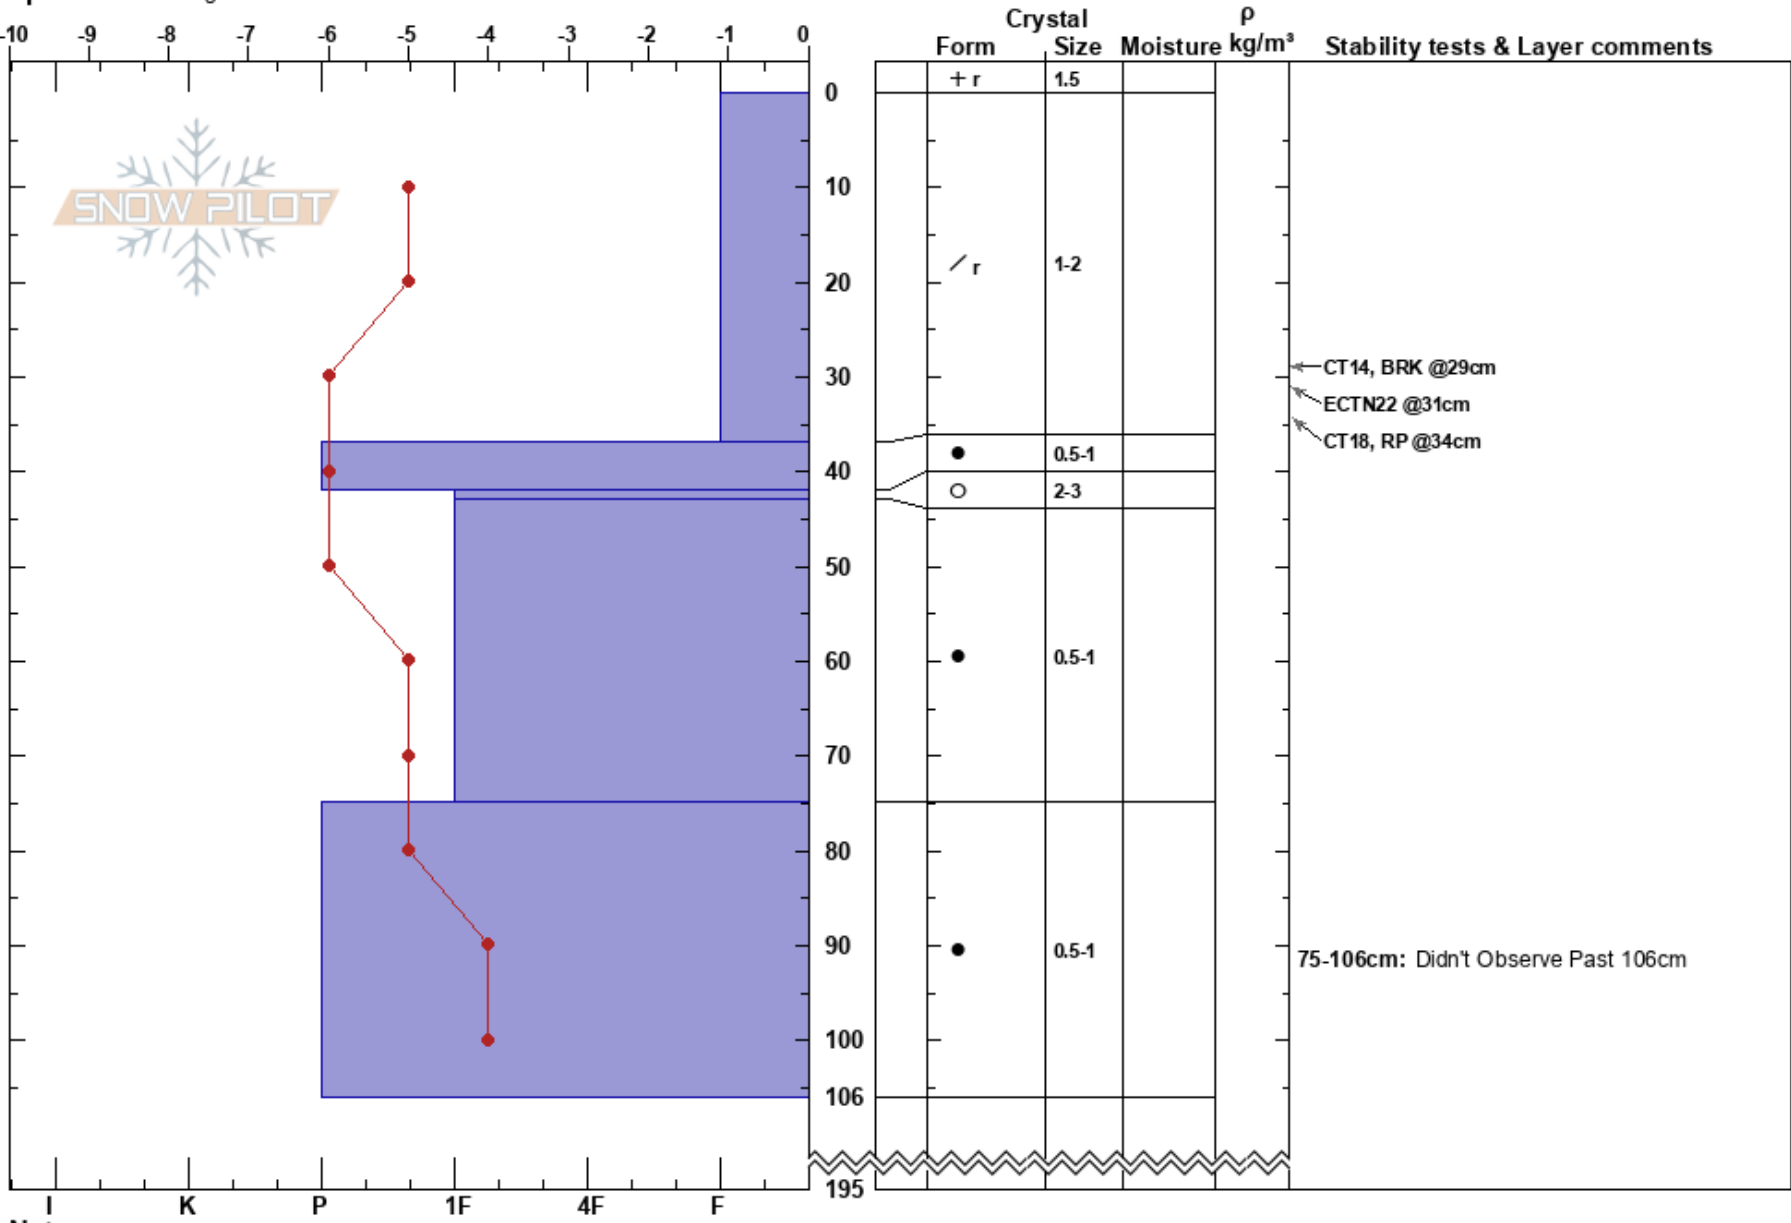

CD 3
 Monashee
 BC
 Elevation: 2090 m
 Aspect: SE
 Specifics: Pit dug in a Ski Area

Baldy Mtn Resort
 20/02/2023 - 10:37
 Co-ord:
 Slope Angle: 24°
 Wind Loading: no

Stability:
 Air Temperature: -4°C
 Sky Cover: OVC
 Precipitation: S-1
 Wind: SW
 HS: 195
 PF: 35
 Layer Notes:
 42-43cm: Problematic layer
 75-106cm: Didn't Observe Past 106cm