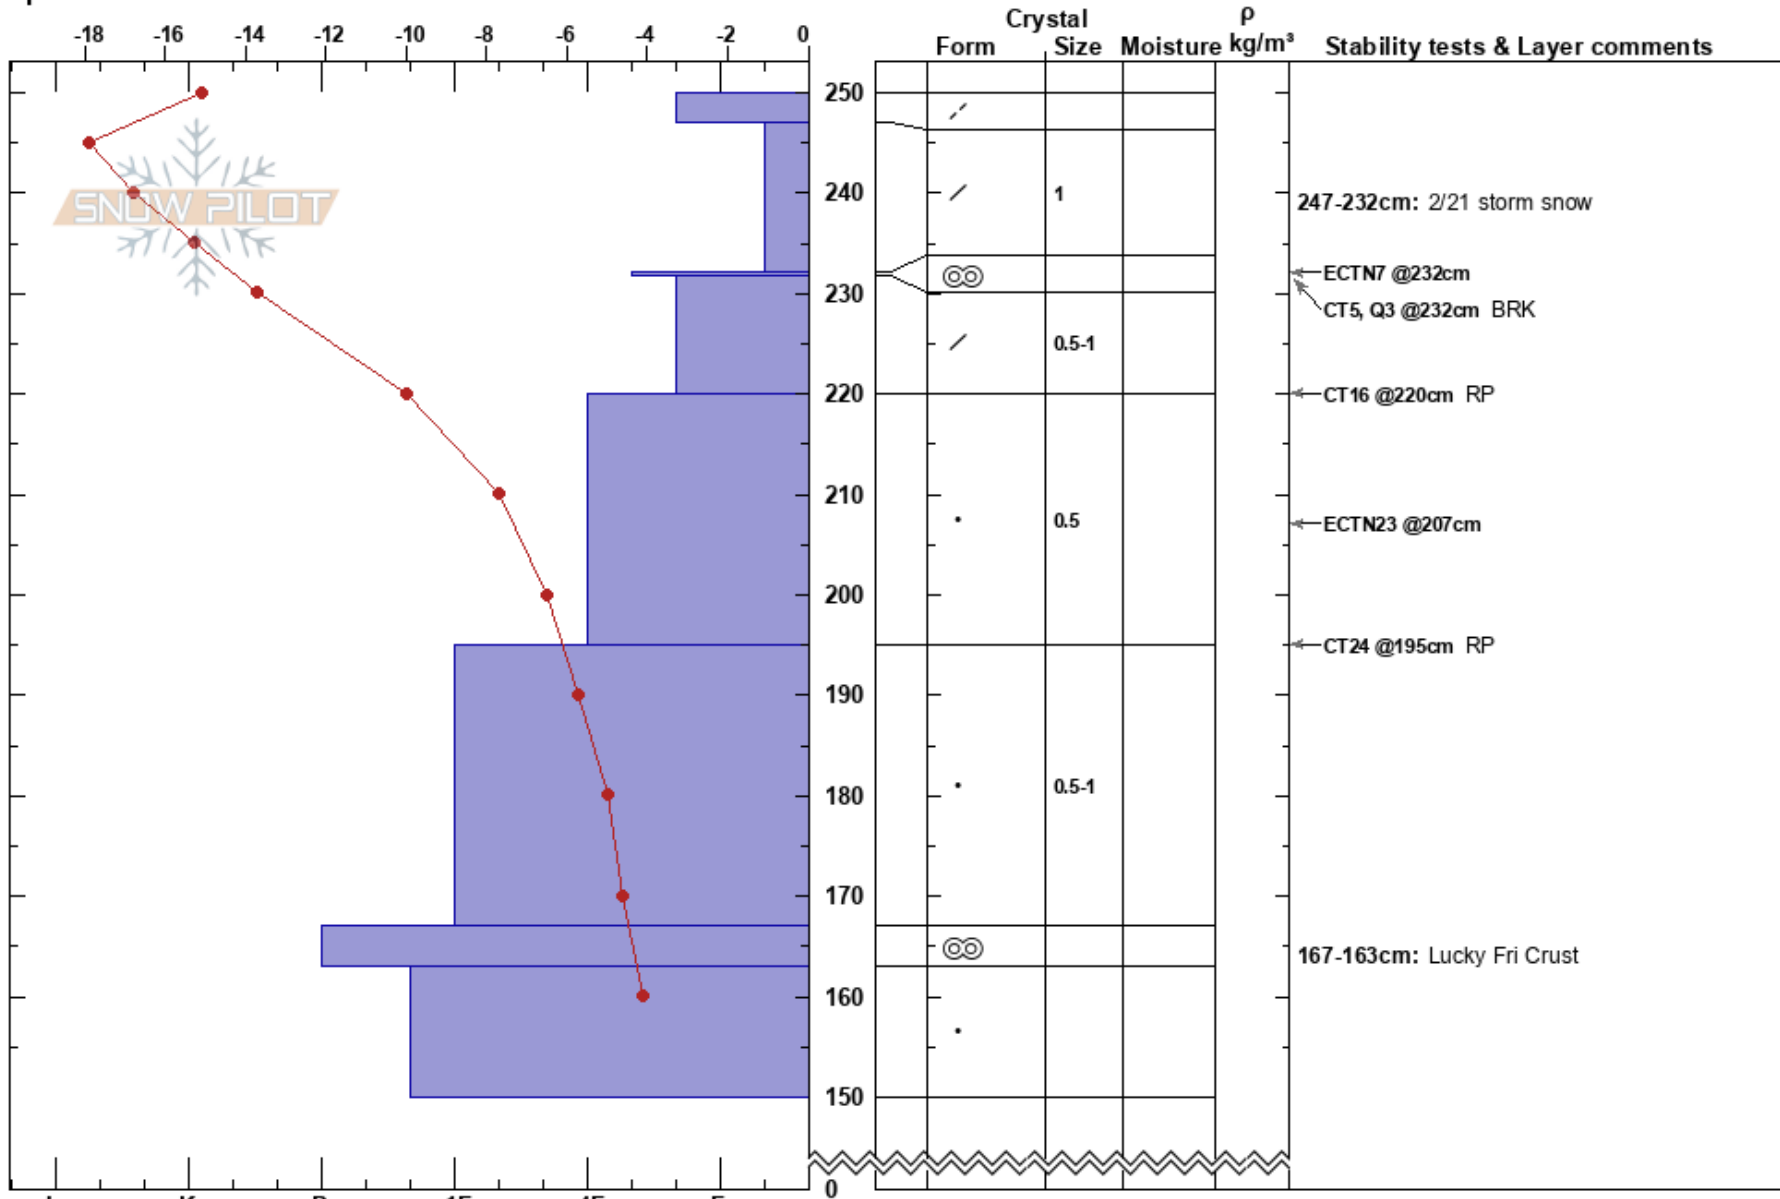

Behind Schweitzer  
 Selkirk Mtns  
 ID  
 Elevation: 1900 m  
 Aspect: W  
 Specifics:

M. Krmpotich  
 02/24/2023 - 11:00am  
 Co-ord: 48.38038N, -116.63573W  
 Slope Angle: 14°  
 Wind Loading: previous

Stability: **HS:250**  
 Air Temperature: -14.8°C PF: 40  
 Sky Cover: CLR  
 Precipitation: NO  
 Wind: Calm

Layer Notes:  
 247-232cm: 2/21 storm snow  
 167-163cm: Lucky Fri Crust

**Notes:** Widespread N-NE wind affect from last couple days. Highly variable depths, hardness and distribution of wind packed on top of recent storm snow. Even W aspects near/below treeline hammered by wind. @ 163cm medium shovel shear right below 1/13 crust, bonded well to top of Lucky Fri crust in this location.