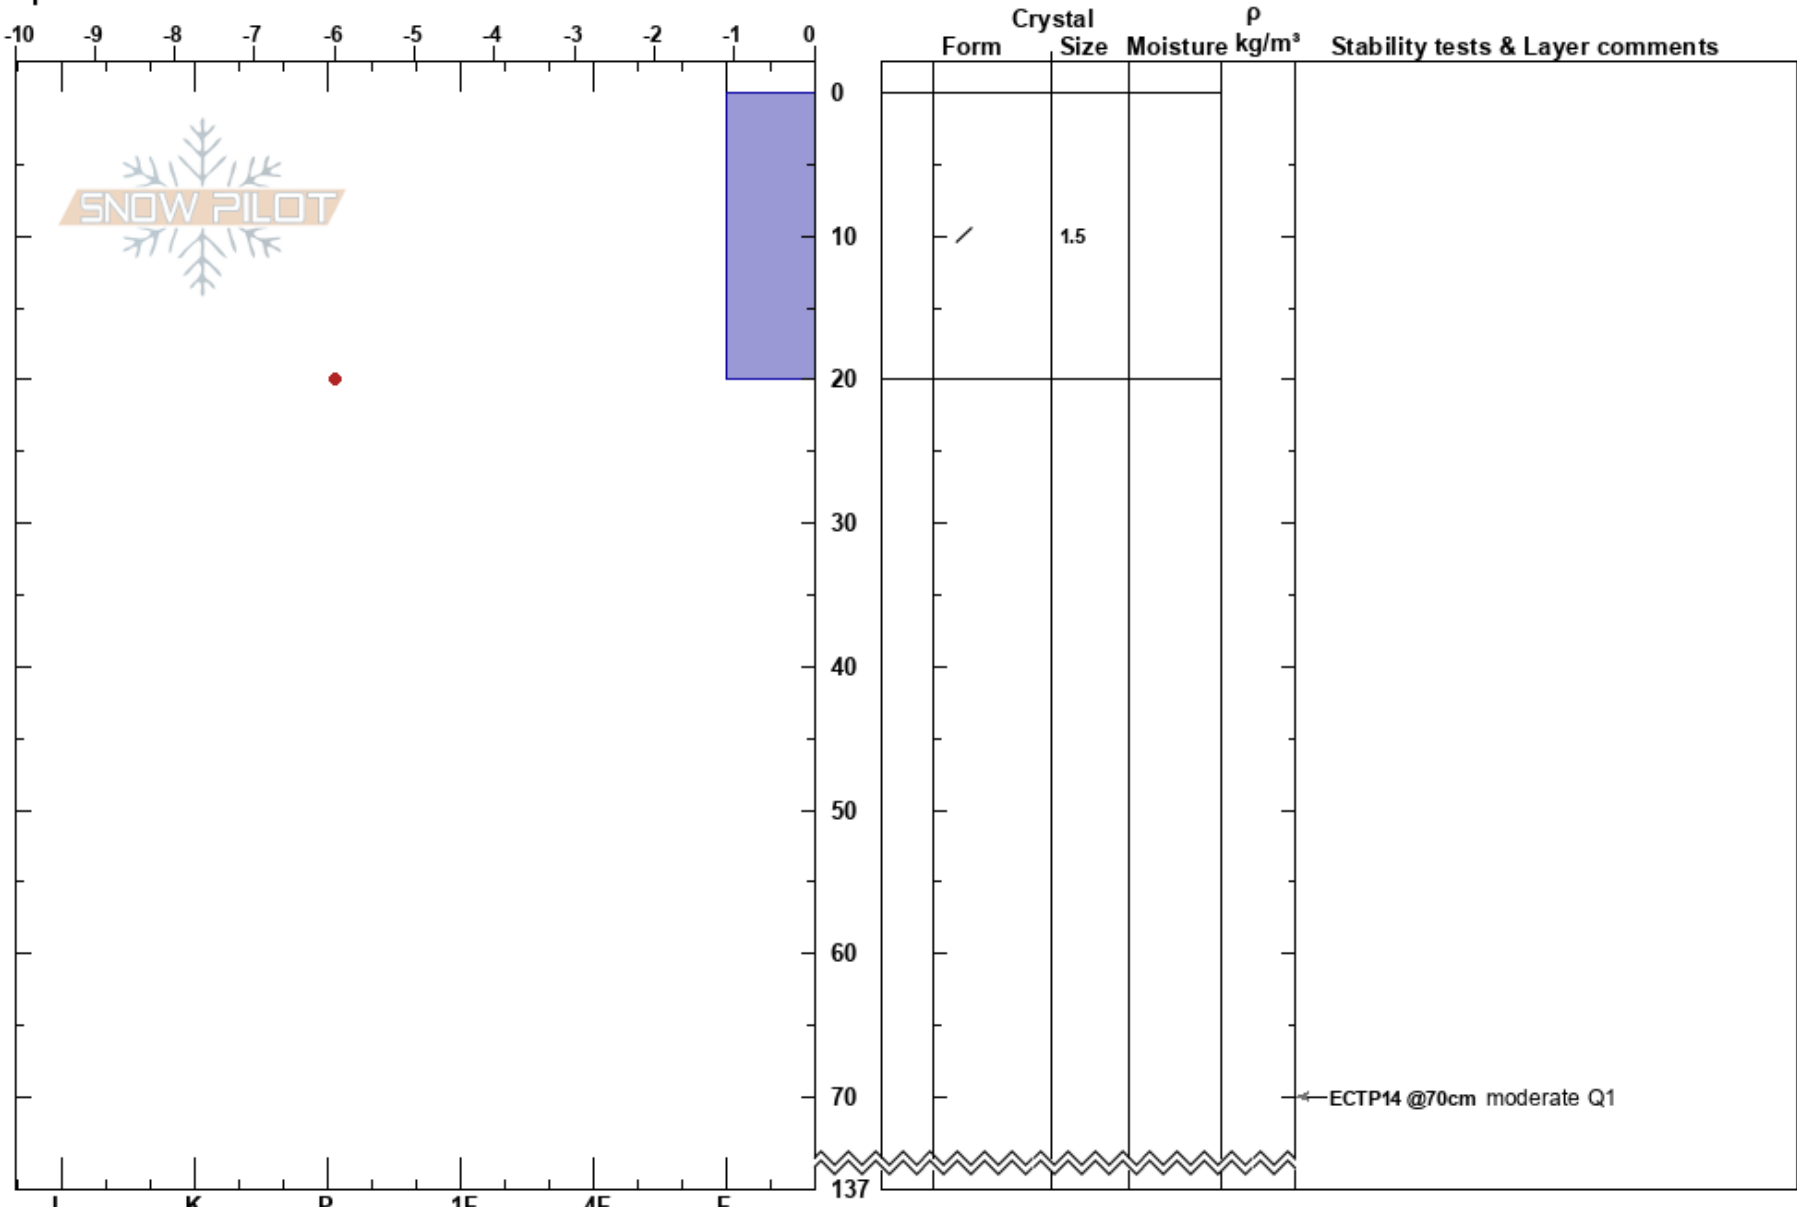

Old Faithful NE  
 Chilkat  
 AK  
 Elevation: 4000 ft  
 Aspect: NE  
 Specifics:

Reggie Crist  
 03/30/2019 - 10:00am  
 Co-ord: 59.36574N, -136.13400W  
 Slope Angle: 35°  
 Wind Loading:

Stability:  
 Air Temperature: -4°C  
 Sky Cover: CLR  
 Precipitation: NO  
 Wind: Calm

HS: 137  
 PF: 35  
 PS: 20

Layer Notes:

Notes: