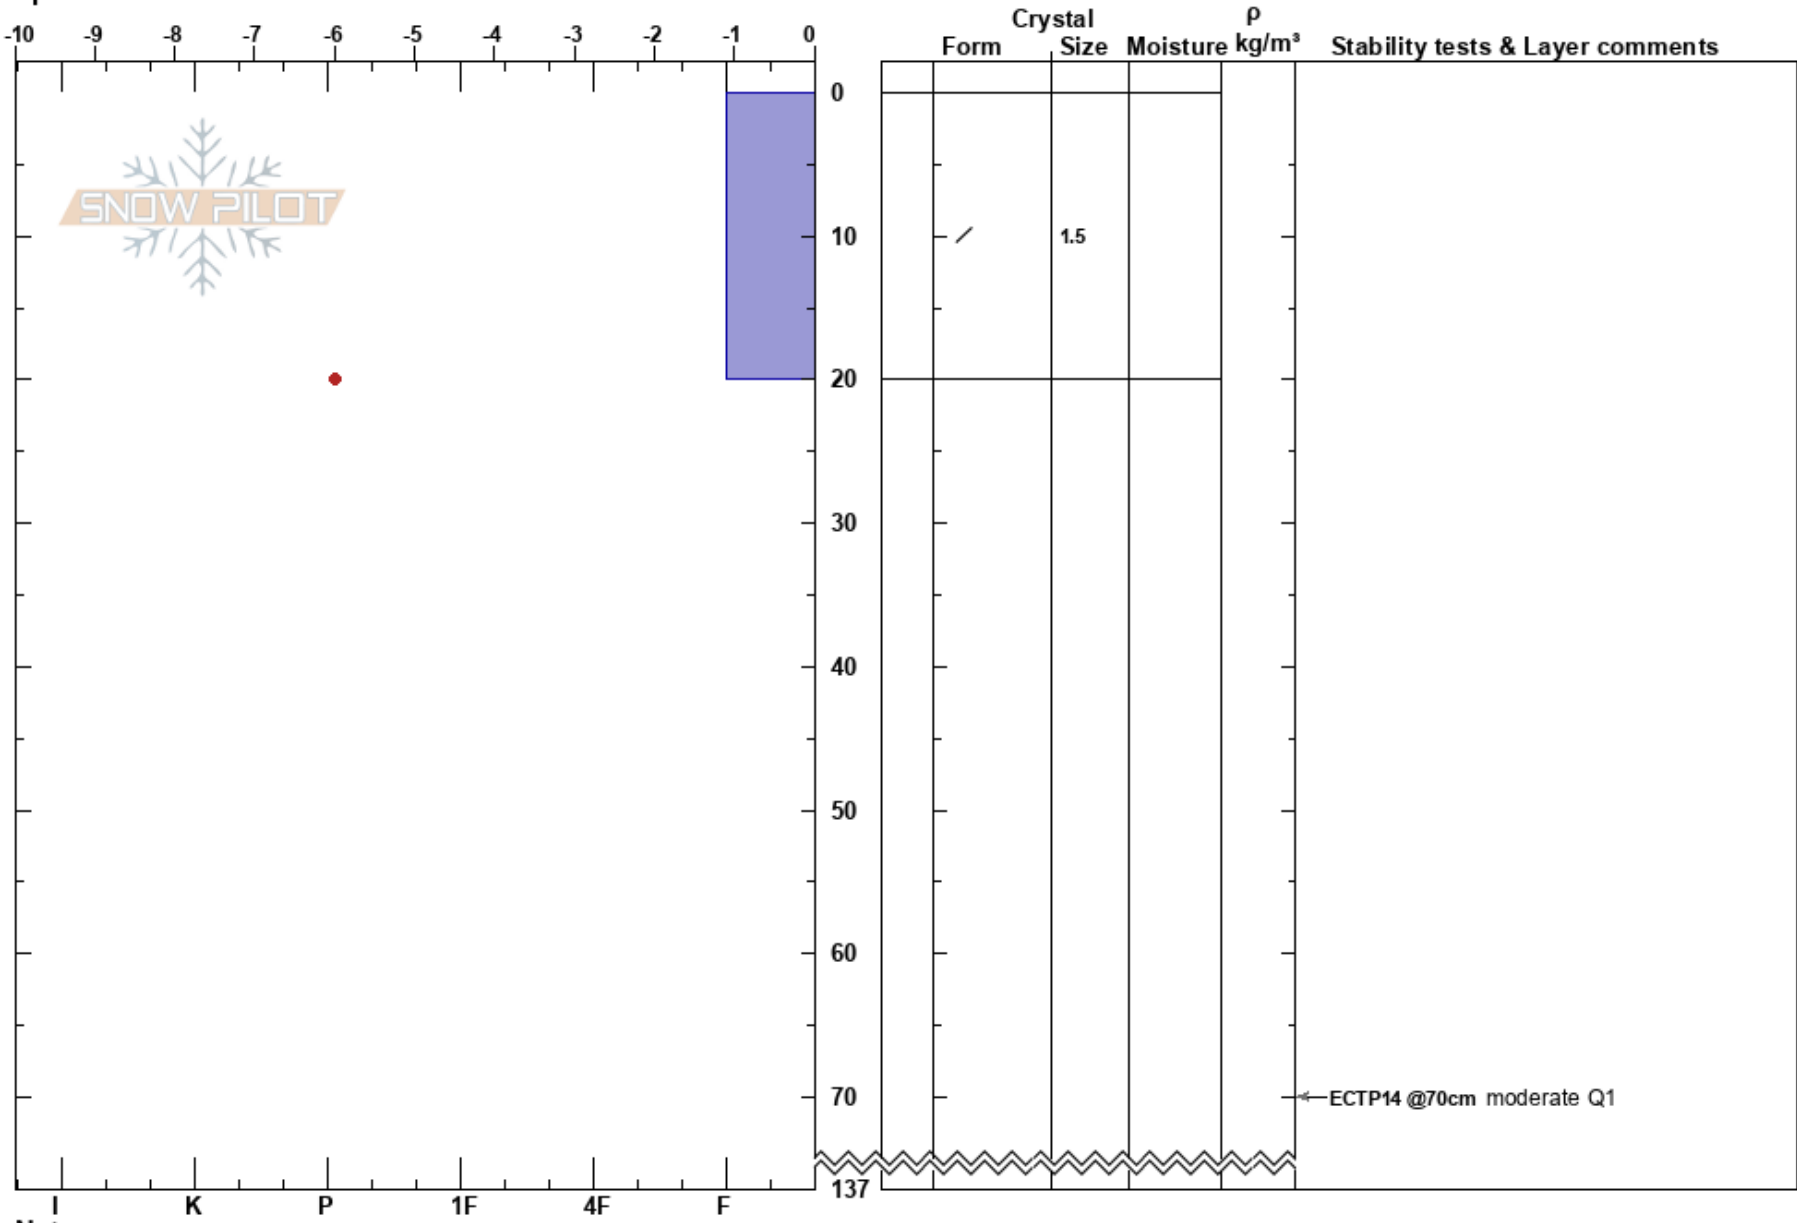

Old Faithful NE
 Chilkat
 AK
 Elevation: 4000 ft
 Aspect: NE
 Specifics:

Reggie Crist
 03/30/2019 - 10:00am
 Co-ord: 59.36574N, -136.13400W
 Slope Angle: 35°
 Wind Loading:

Stability:
 Air Temperature: -4°C
 Sky Cover: CLR
 Precipitation: NO
 Wind: Calm

HS: 137
 PF: 35
 PS: 20

Layer Notes:

Notes: