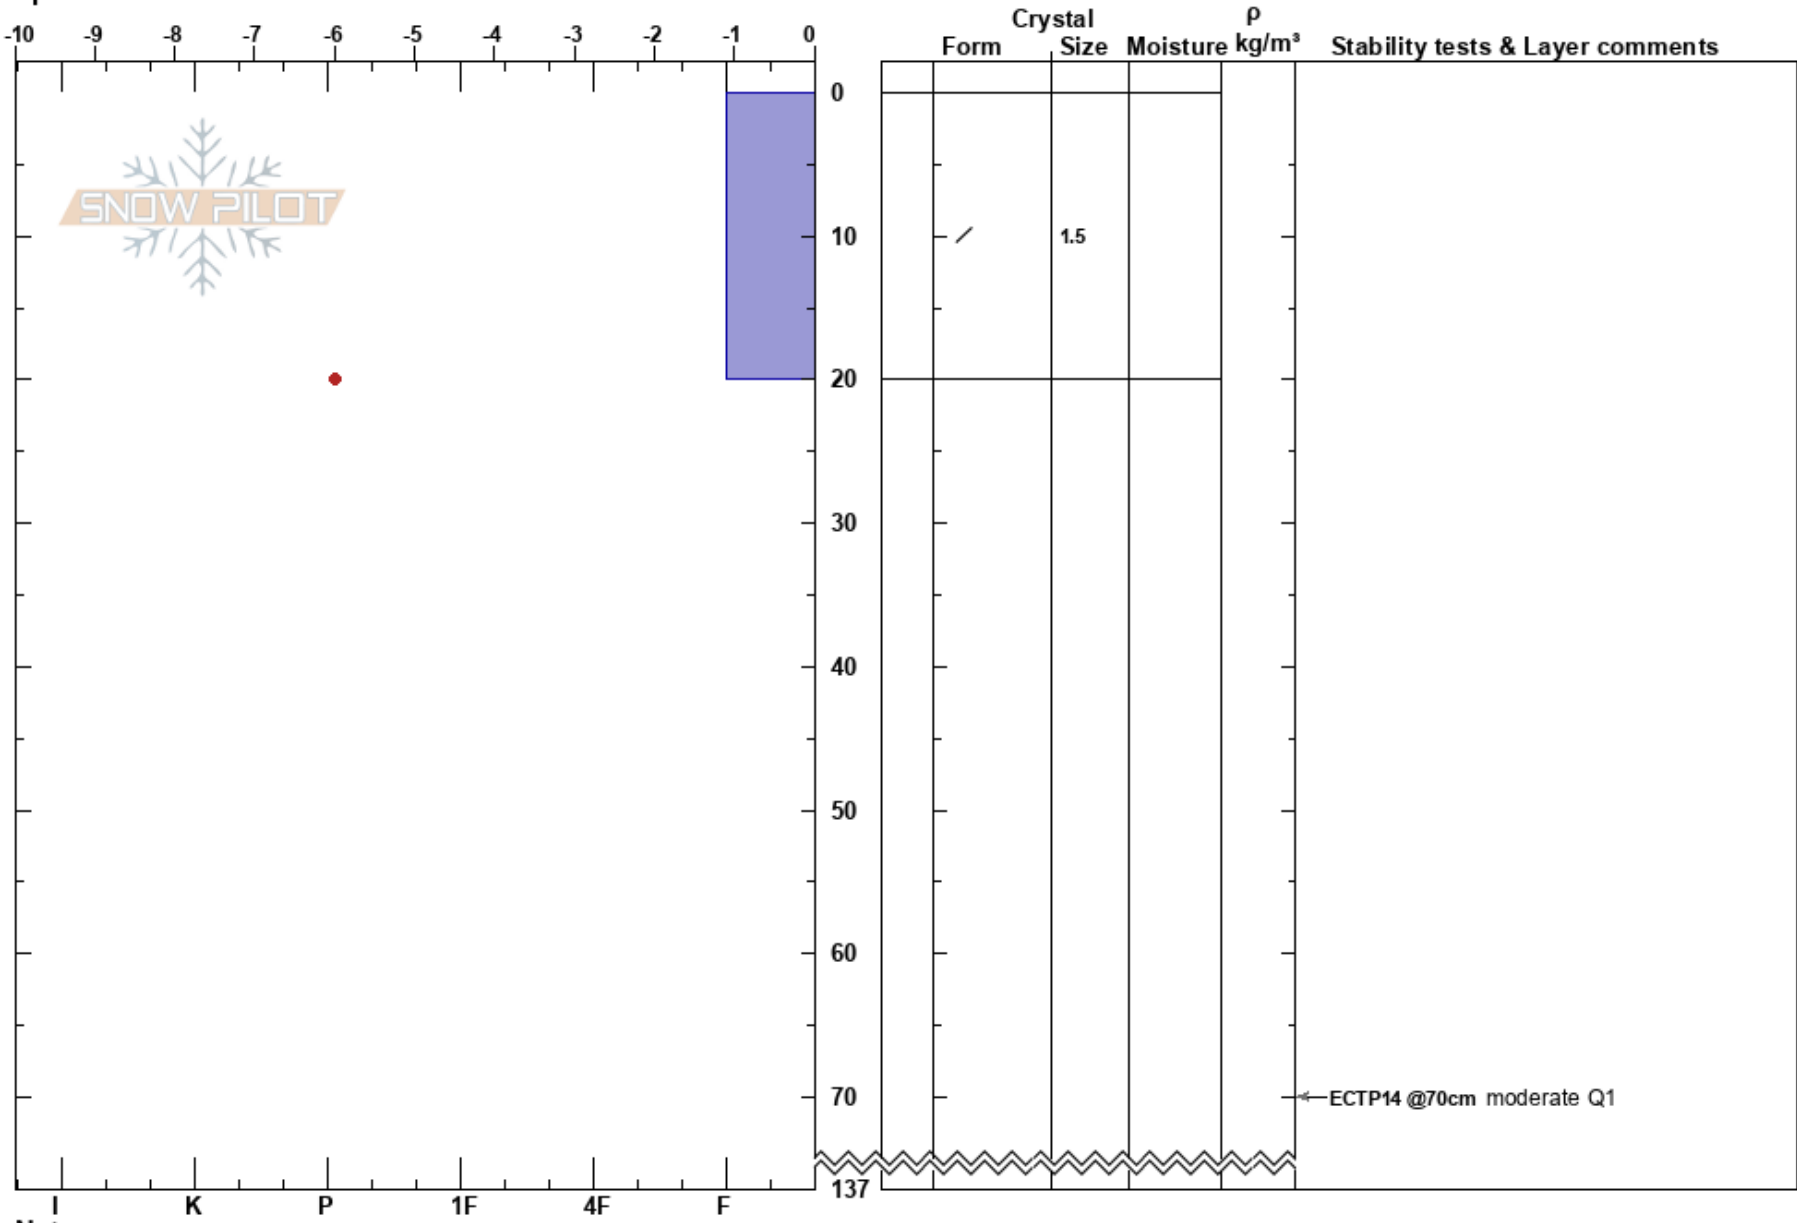

Old Faithful NE  
 Chilkat  
 AK  
 Elevation: 4000 ft  
 Aspect: NE  
 Specifics:

Reggie Crist  
 03/30/2019 - 10:00am  
 Co-ord: 59.36574N, -136.13400W  
 Slope Angle: 35°  
 Wind Loading:

Stability:  
 Air Temperature: -4°C  
 Sky Cover: CLR  
 Precipitation: NO  
 Wind: Calm

HS: 137  
 PF: 35  
 PS: 20

Layer Notes:

Notes: