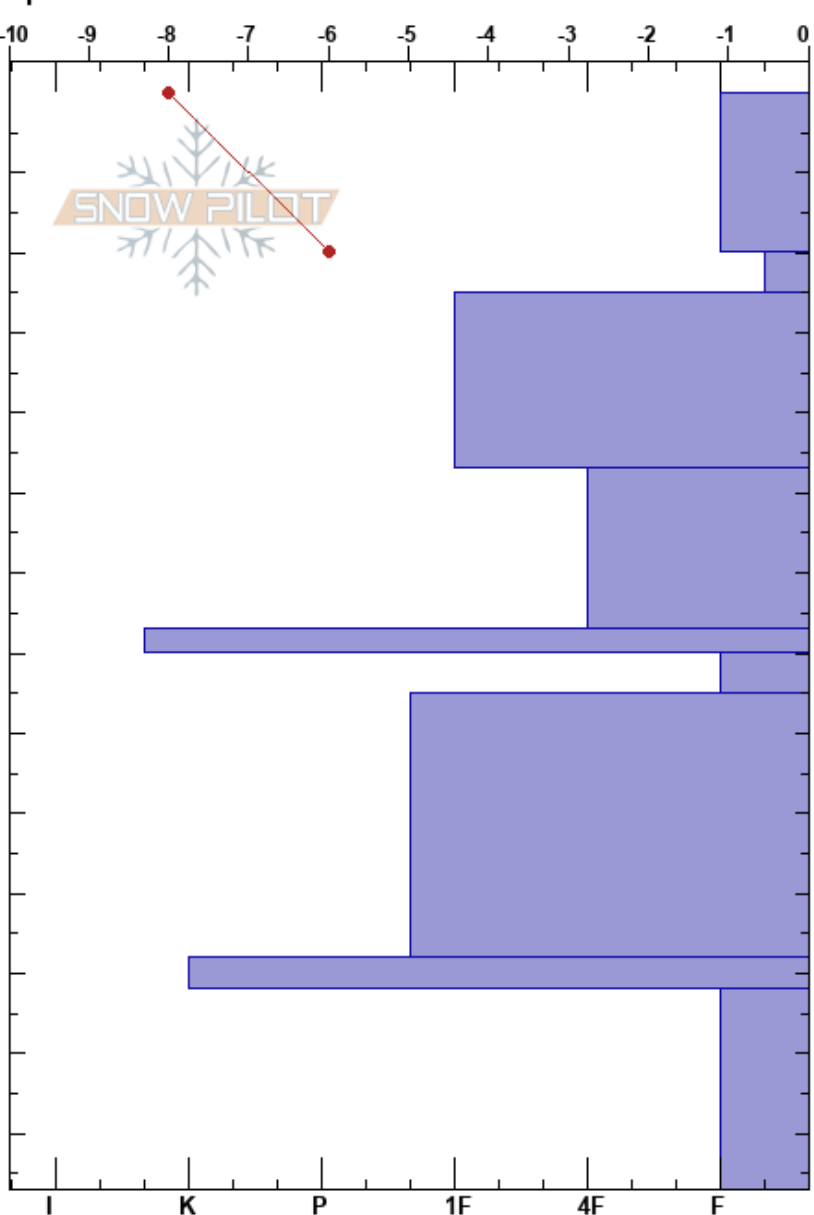

Old Faithful NE  
 Chilkat  
 AK  
 Elevation: 4000 ft  
 Aspect: NE  
 Specifics:

Reggie Crist  
 03/30/2019 - 10:00am  
 Co-ord: 59.36574N, -136.13400W  
 Slope Angle: 35°  
 Wind Loading:

Stability:  
 Air Temperature: -4°C  
 Sky Cover: CLR  
 Precipitation: NO  
 Wind: Calm  
 HS: 137  
 PF: 35 67-70cm: Problematic layer  
 PS: 20

Form	Crystal Size	Moisture	$\rho$ kg/m <sup>3</sup>	Stability tests & Layer comments
/	1.5			
□	2			
/				
/	1			
■	0.5			← 2x CT12, Q1 @70cm
□				← ECTP14 @70cm moderate Q1
/	1			
=				
^	2.5-3.5			

Notes: