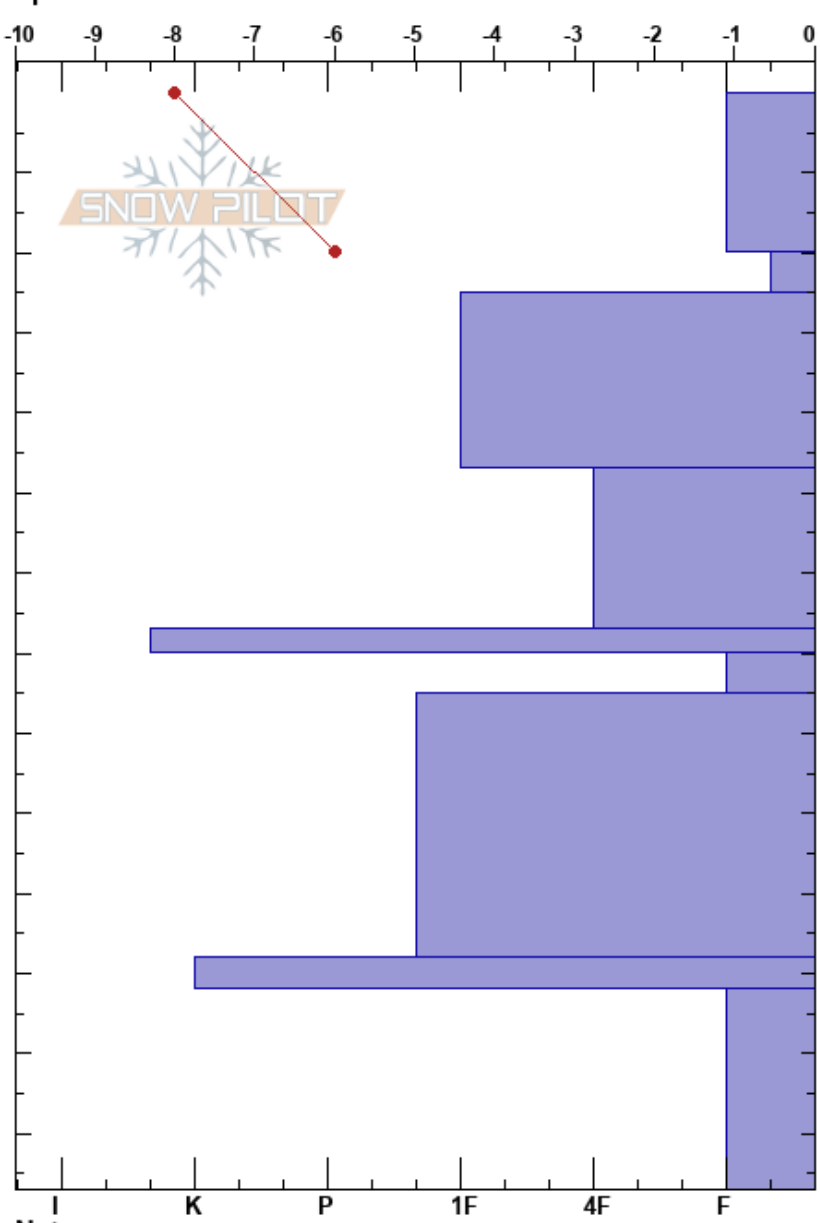

Old Faithful NE  
 Chilkat  
 AK  
 Elevation: 4000 ft  
 Aspect: NE  
 Specifics:

Reggie Crist  
 03/30/2019 - 10:00am  
 Co-ord: 59.36574N, -136.13400W  
 Slope Angle: 35°  
 Wind Loading:

Stability:  
 Air Temperature: -4°C  
 Sky Cover: CLR  
 Precipitation: NO  
 Wind: Calm  
 HS: 137  
 PF: 35 67-70cm: Problematic layer  
 PS: 20

Form	Crystal		Moisture	ρ kg/m³	Stability tests & Layer comments
	Size				
/	1.5				
□	2				
/					
/	1				
■	0.5				← 2x CT12, Q1 @70cm
□					← ECTP14 @70cm moderate Q1
/	1				
=					
^	2.5-3.5				

Notes: