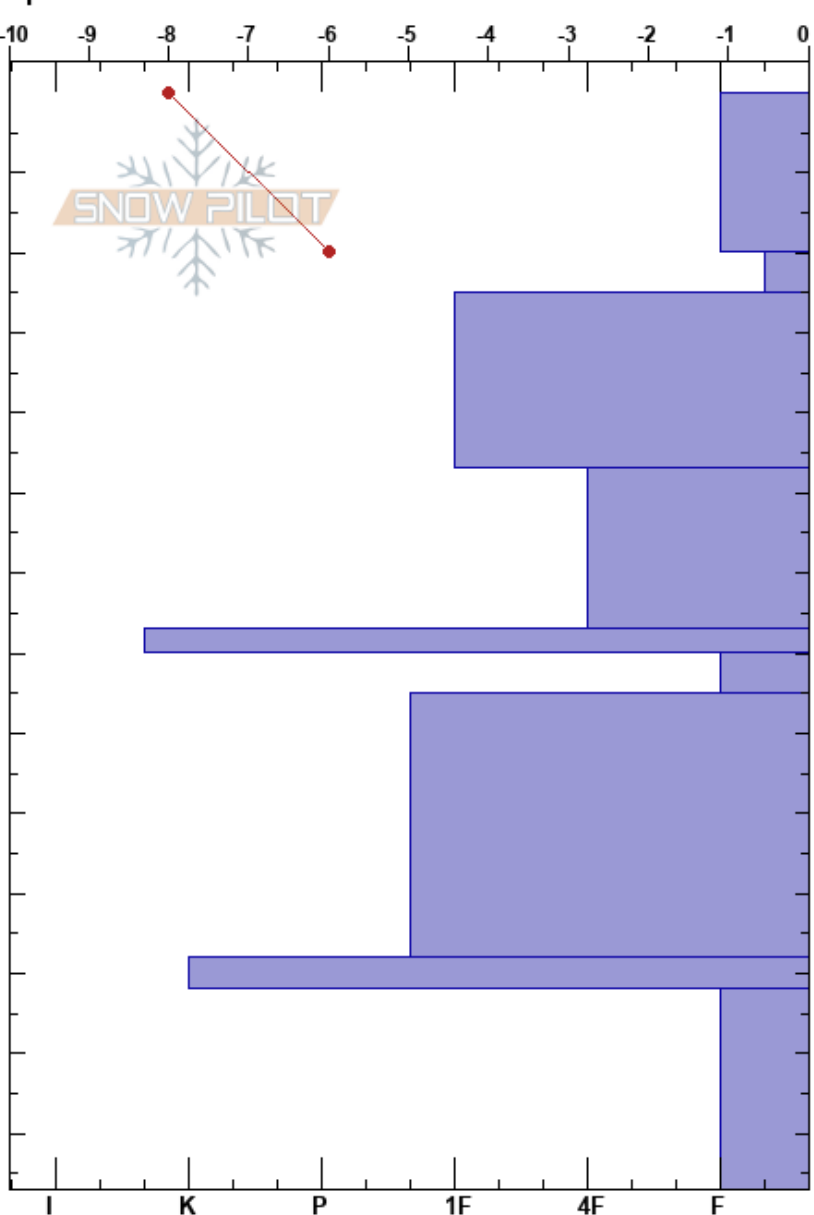

Old Faithful NE
 Chilkat
 AK
 Elevation: 4000 ft
 Aspect: NE
 Specifics:

Reggie Crist
 03/30/2019 - 10:00am
 Co-ord: 59.36574N, -136.13400W
 Slope Angle: 35°
 Wind Loading:

Stability:
 Air Temperature: -4°C
 Sky Cover: CLR
 Precipitation: NO
 Wind: Calm
 HS: 137
 PF: 35 67-70cm: Problematic layer
 PS: 20

Form	Crystal		Moisture	ρ kg/m ³	Stability tests & Layer comments
	Size				
/	1.5				
□	2				
/					
/	1				
■	0.5				← 2x CT12, Q1 @70cm
□					← ECTP14 @70cm moderate Q1
/	1				
=					
^	2.5-3.5				

Notes: