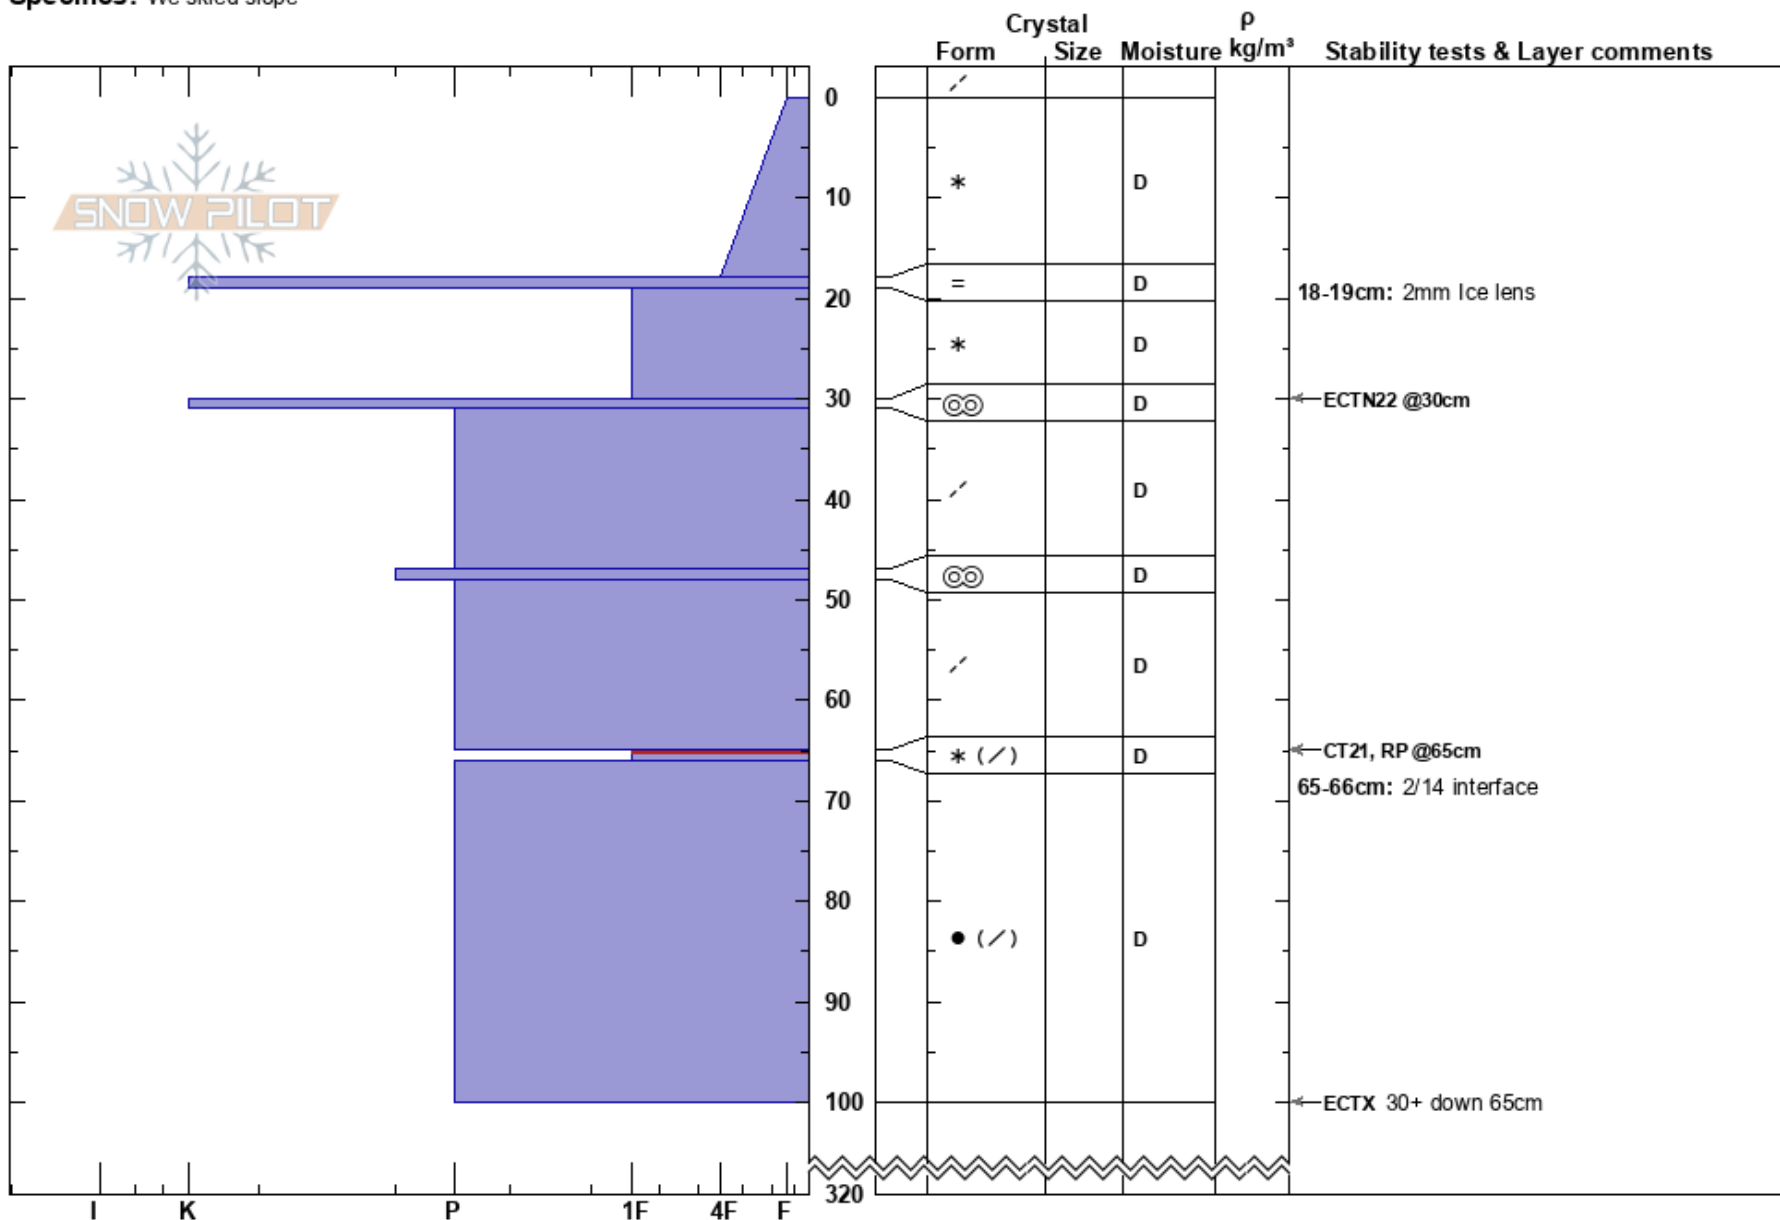

South Master Rebater  
 Chugach Range  
 AK  
 Elevation: 5600 ft  
 Aspect: S  
 Specifics: We skied slope

Michael Barney  
 02/20/2023 - 9:30am  
 Co-ord: 61.22261N, -146.37076W  
 Slope Angle: 35°  
 Wind Loading: yes

Stability: **HS:320**  
 Air Temperature: 9.2°F **PS: 30**  
 Sky Cover: CLR  
 Precipitation: NO  
 Wind: NE Moderate  
 Layer Notes:  
 18-19cm: 2mm Ice lens  
 65-66cm: 2/14 interface  
 65-66cm: Problematic layer

Notes: 3 melt-freeze crusts in the upper 47cm of the snowpack