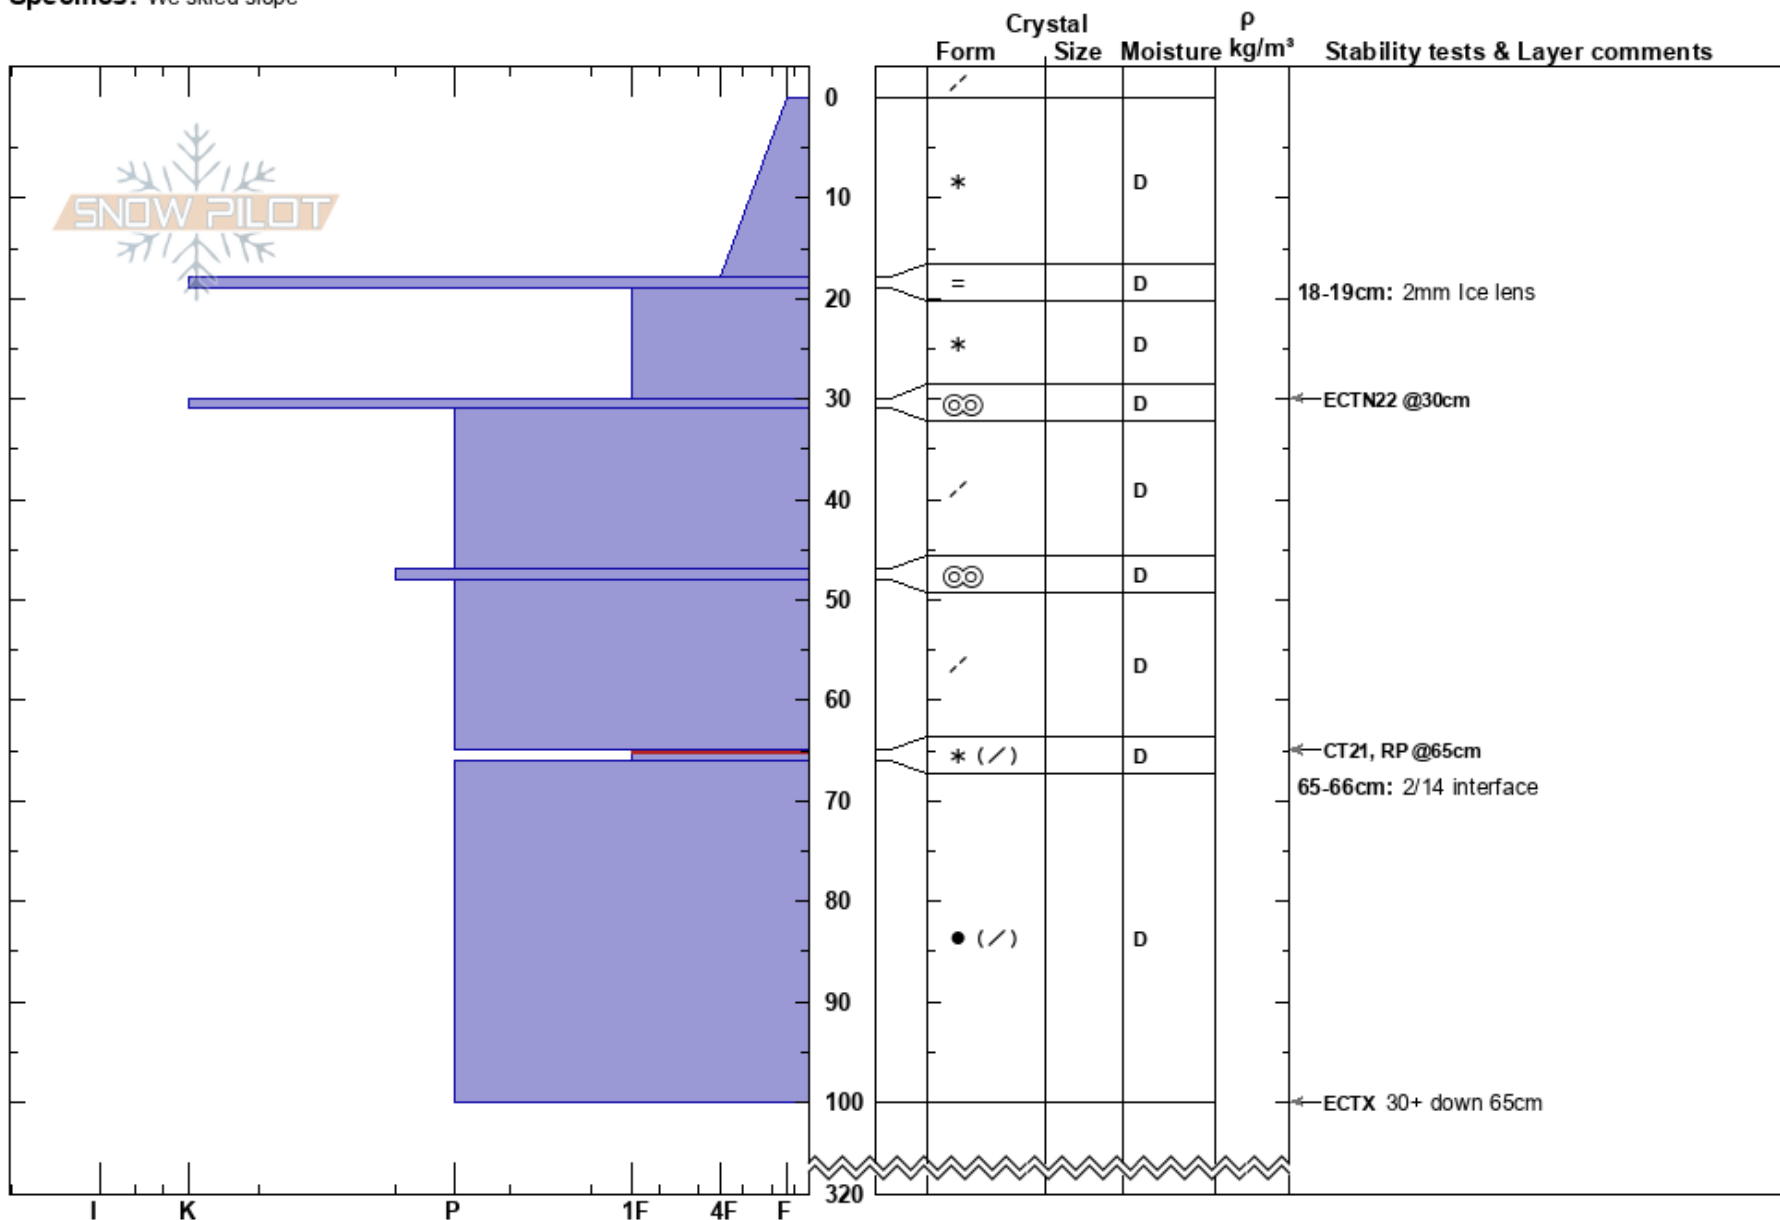

South Master Rebater
 Chugach Range
 AK
 Elevation: 5600 ft
 Aspect: S
 Specifics: We skied slope

Michael Barney
 02/20/2023 - 9:30am
 Co-ord: 61.22261N, -146.37076W
 Slope Angle: 35°
 Wind Loading: yes

Stability: **HS:320**
 Air Temperature: 9.2°F **PS: 30**
 Sky Cover: CLR
 Precipitation: NO
 Wind: NE Moderate

Layer Notes:
 18-19cm: 2mm Ice lens
 65-66cm: 2/14 interface
 65-66cm: Problematic layer

Notes: 3 melt-freeze crusts in the upper 47cm of the snowpack