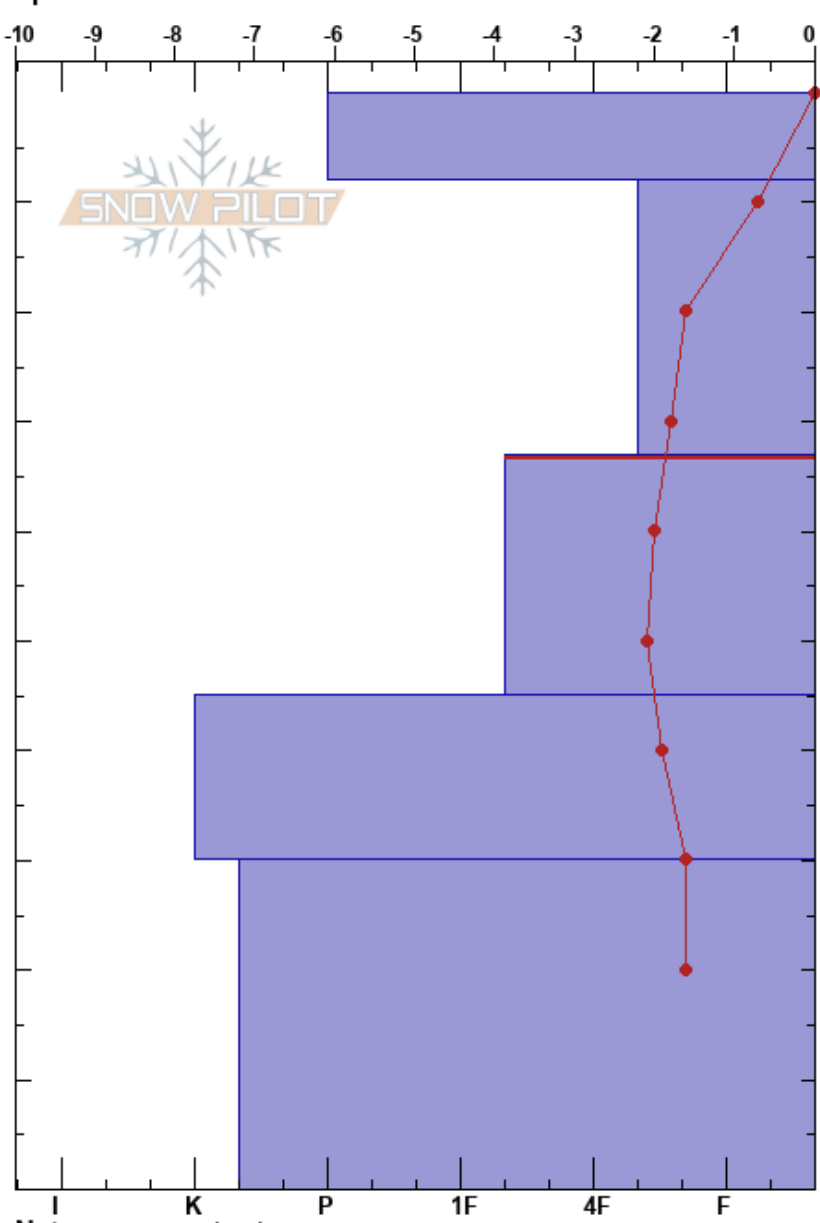

Ílviðrishiðnúkur
 Tröllaskagi
 Iceland
 Elevation: 784 m
 Aspect: SE
 Specifics:

Gestur Hansson
 24/02/2023 - 11:00
 Co-ord: 66.13363N, -18.98983W
 Slope Angle: 32°
 Wind Loading:

Stability:
 Air Temperature: 2.5°C
 Sky Cover: BKN
 Precipitation: NO
 Wind: SW Light Breeze

HS: 100
 PF: 35 33-55cm: Problematic layer

Form	Crystal Size	Moisture	ρ kg/m ³	Stability tests & Layer comments
○		M		
+ (Δ)				← CT11, SP @18cm
/				← CT18, SP @33cm ← PST38/100 (End) @33cm
⊗				
⊗				

Notes: Margar spýjur úr öllum viðhorfum stærð 1.0-1.5