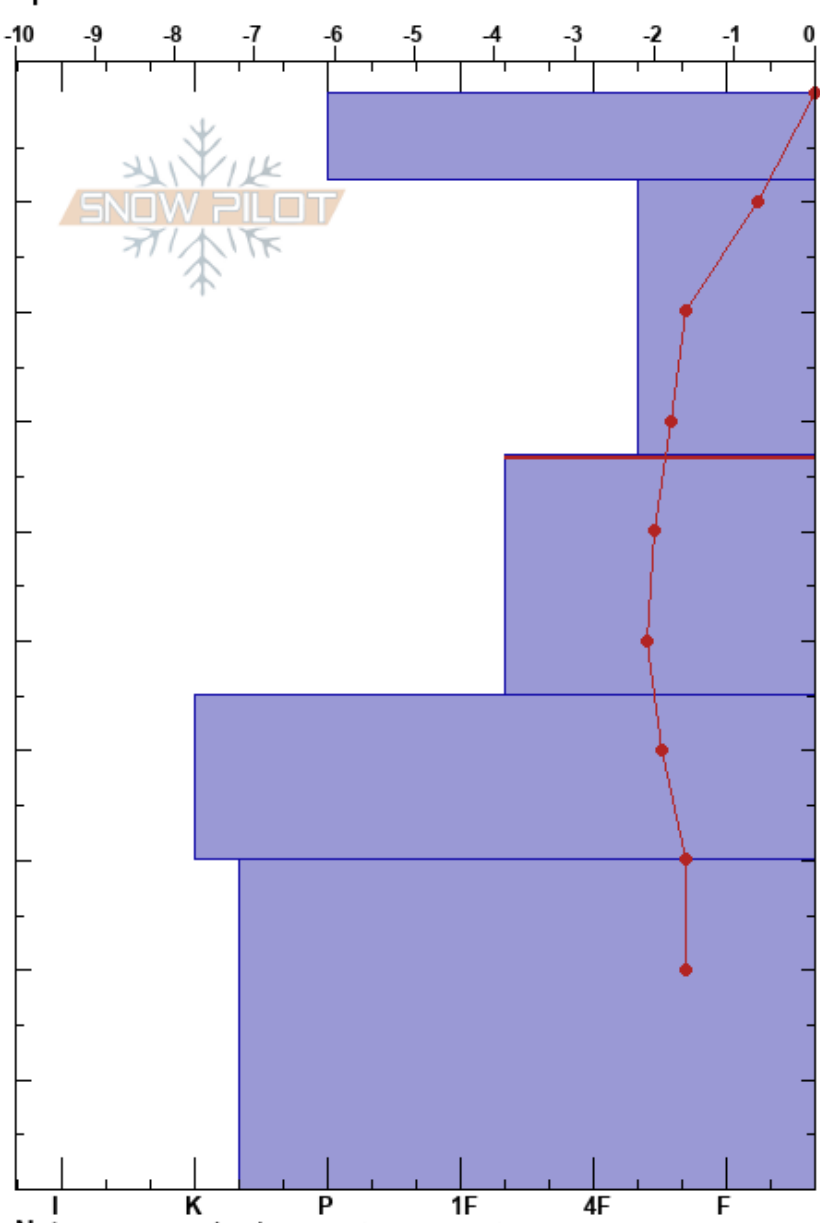

Ílviðrishiðnúkur  
 Tröllaskagi  
 Iceland  
 Elevation: 784 m  
 Aspect: SE  
 Specifics:

Gestur Hansson  
 24/02/2023 - 11:00  
 Co-ord: 66.13363N, -18.98983W  
 Slope Angle: 32°  
 Wind Loading:

Stability:  
 Air Temperature: 2.5°C  
 Sky Cover: BKN  
 Precipitation: NO  
 Wind: SW Light Breeze

HS: 100  
 PF: 35 33-55cm: Problematic layer

Form	Crystal Size	Moisture	$\rho$ kg/m <sup>3</sup>	Stability tests & Layer comments
○		M		
+ (Δ)				← CT11, SP @18cm
/				← CT18, SP @33cm ← PST38/100 (End) @33cm
⊗				
⊗				

Notes: Margar spýjur úr öllum viðhorfum stærð 1.0-1.5