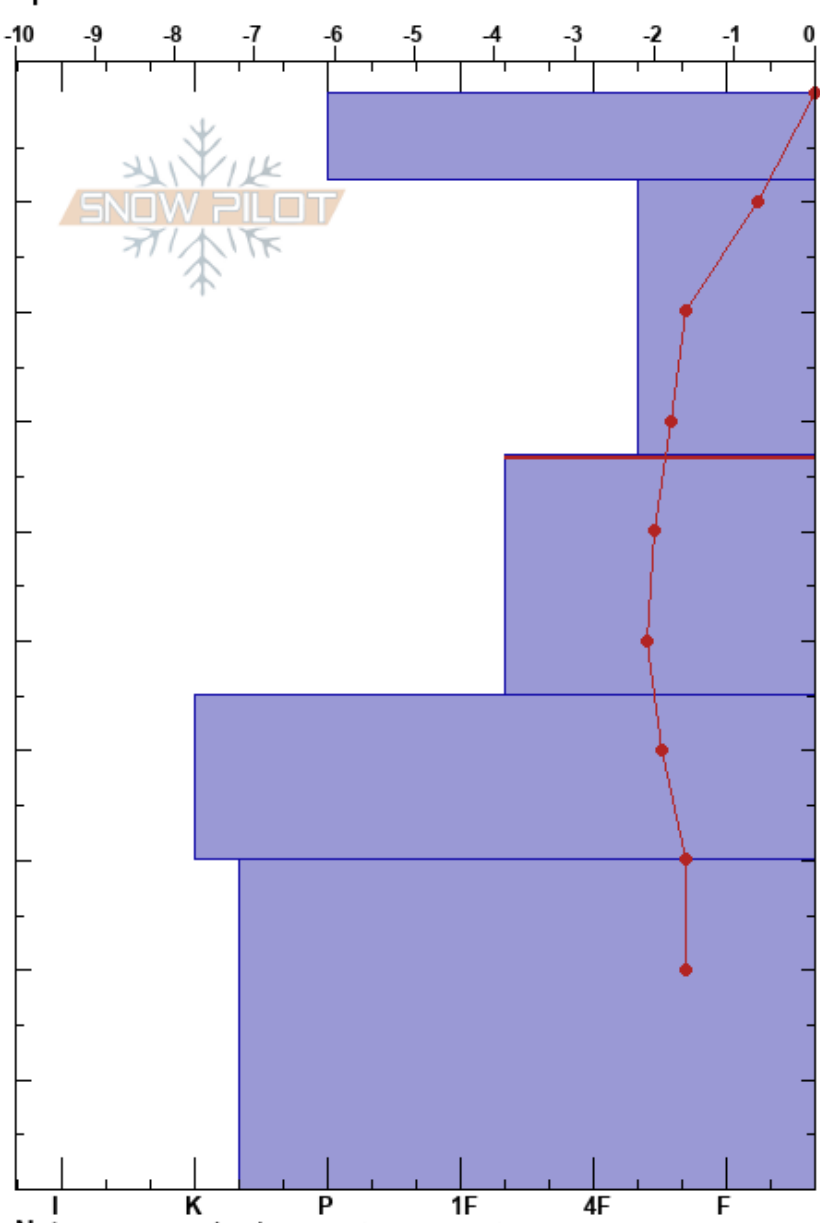

Ílviðrishiðnúkur
 Tröllaskagi
 Iceland
 Elevation: 784 m
 Aspect: SE
 Specifics:

Gestur Hansson
 24/02/2023 - 11:00
 Co-ord: 66.13363N, -18.98983W
 Slope Angle: 32°
 Wind Loading:

Stability:
 Air Temperature: 2.5°C
 Sky Cover: BKN
 Precipitation: NO
 Wind: SW Light Breeze

HS: 100
 PF: 35 33-55cm: Problematic layer

Form	Crystal		Moisture	ρ kg/m³	Stability tests & Layer comments
	Size	Size			
○			M		
+ (Δ)					← CT11, SP @18cm
/					← CT18, SP @33cm ← PST38/100 (End) @33cm
⊗					
⊗					

Notes: Margar spýjur úr öllum viðhorfum stærð 1.0-1.5