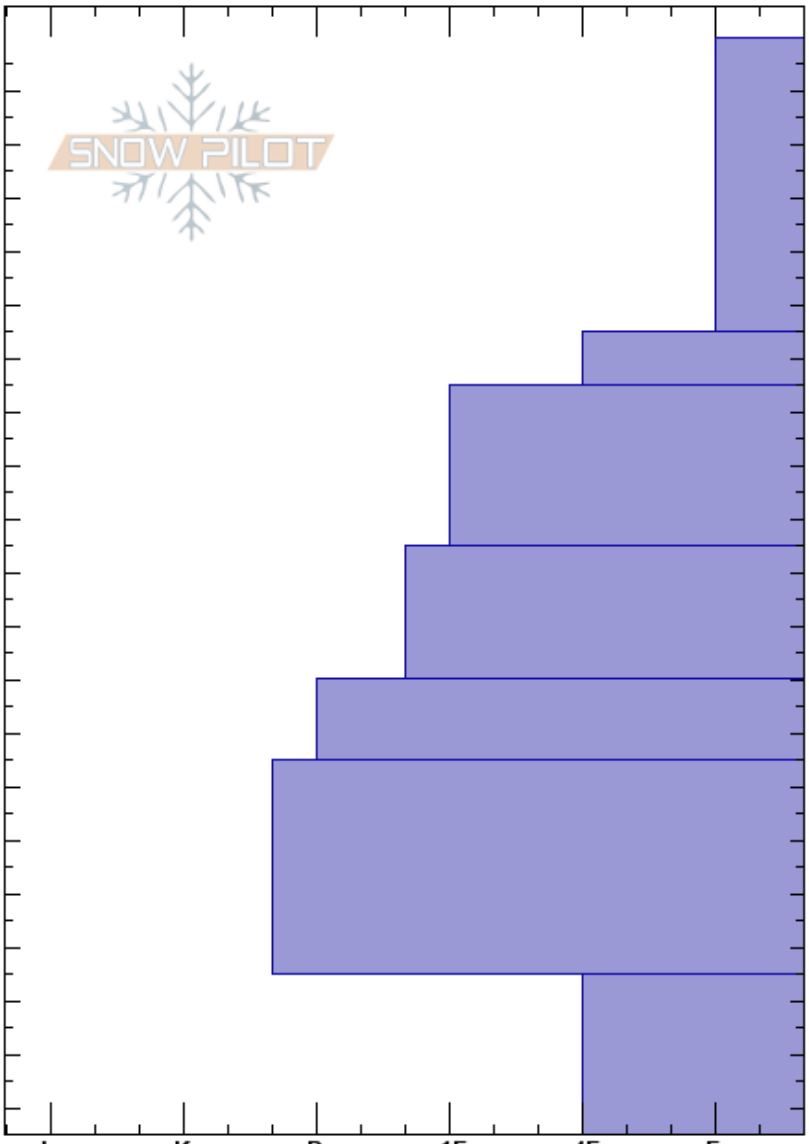

Shotgun  
 Monashee  
 BC  
 Elevation:  
 Aspect:  
 Specifics:

Chris Spicer  
 24/02/2023 - 09:30  
 Co-ord:  
 Slope Angle:  
 Wind Loading:

Stability:  
 Air Temperature: -16°C  
 Sky Cover: CLR  
 Precipitation: NO  
 Wind:

Layer Notes:

HS:210  
 PF: 100  
 PS: 20

Height (cm)	Crystal		$\rho$ kg/m <sup>3</sup>	Stability tests & Layer comments
	Form	Size		
0				
10				
20				
30				
40				
50				
60				← CT15, PC @55cm
70				← CT28, RP @65cm
80				
90				
100				
110				
120				
130				
140				
150				
160				
170				
180				
190		□		
200				
205				