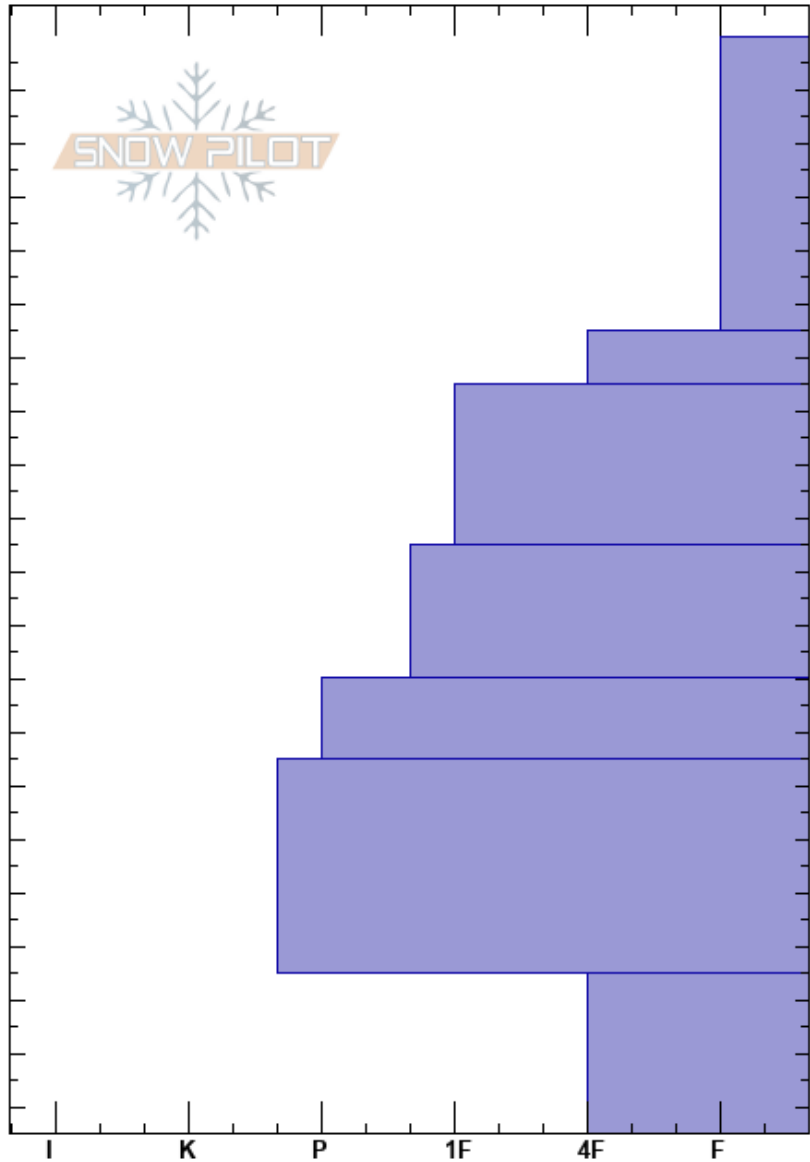

Shotgun  
 Monashee  
 BC  
 Elevation:  
 Aspect:  
 Specifics:

Chris Spicer  
 24/02/2023 - 09:30  
 Co-ord:  
 Slope Angle:  
 Wind Loading:

Stability:  
 Air Temperature: -16°C  
 Sky Cover: CLR  
 Precipitation: NO  
 Wind:

HS:210  
 PF: 100  
 PS: 20  
 Layer Notes:

Depth (cm)	Crystal		Moisture	$\rho$ kg/m <sup>3</sup>	Stability tests & Layer comments
	Form	Size			
0					
10					
20					
30					
40					
50					
60					← CT15, PC @55cm
70					← CT28, RP @65cm
80					
90					
100					
110					
120					
130					
140					
150					
160					
170					
180					
190		□			
200					
205					