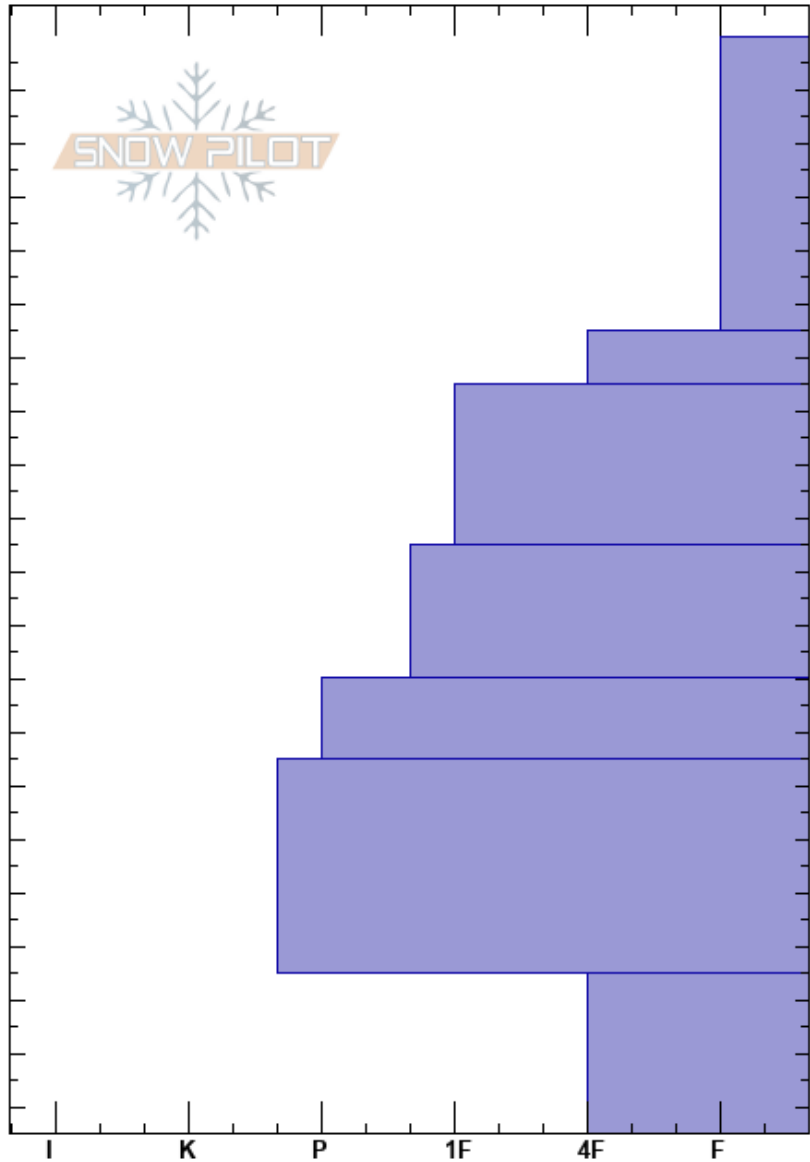

Shotgun
 Monashee
 BC
 Elevation:
 Aspect:
 Specifics:

Chris Spicer
 24/02/2023 - 09:30
 Co-ord:
 Slope Angle:
 Wind Loading:

Stability:
 Air Temperature: -16°C
 Sky Cover: CLR
 Precipitation: NO
 Wind:

HS:210
 PF: 100
 PS: 20
 Layer Notes:

Height (cm)	Crystal		ρ kg/m ³	Stability tests & Layer comments
	Form	Size		
0				
10				
20				
30				
40				
50				
60				← CT15, PC @55cm
70				← CT28, RP @65cm
80				
90				
100				
110				
120				
130				
140				
150				
160				
170				
180				
190		□		
200				
205				