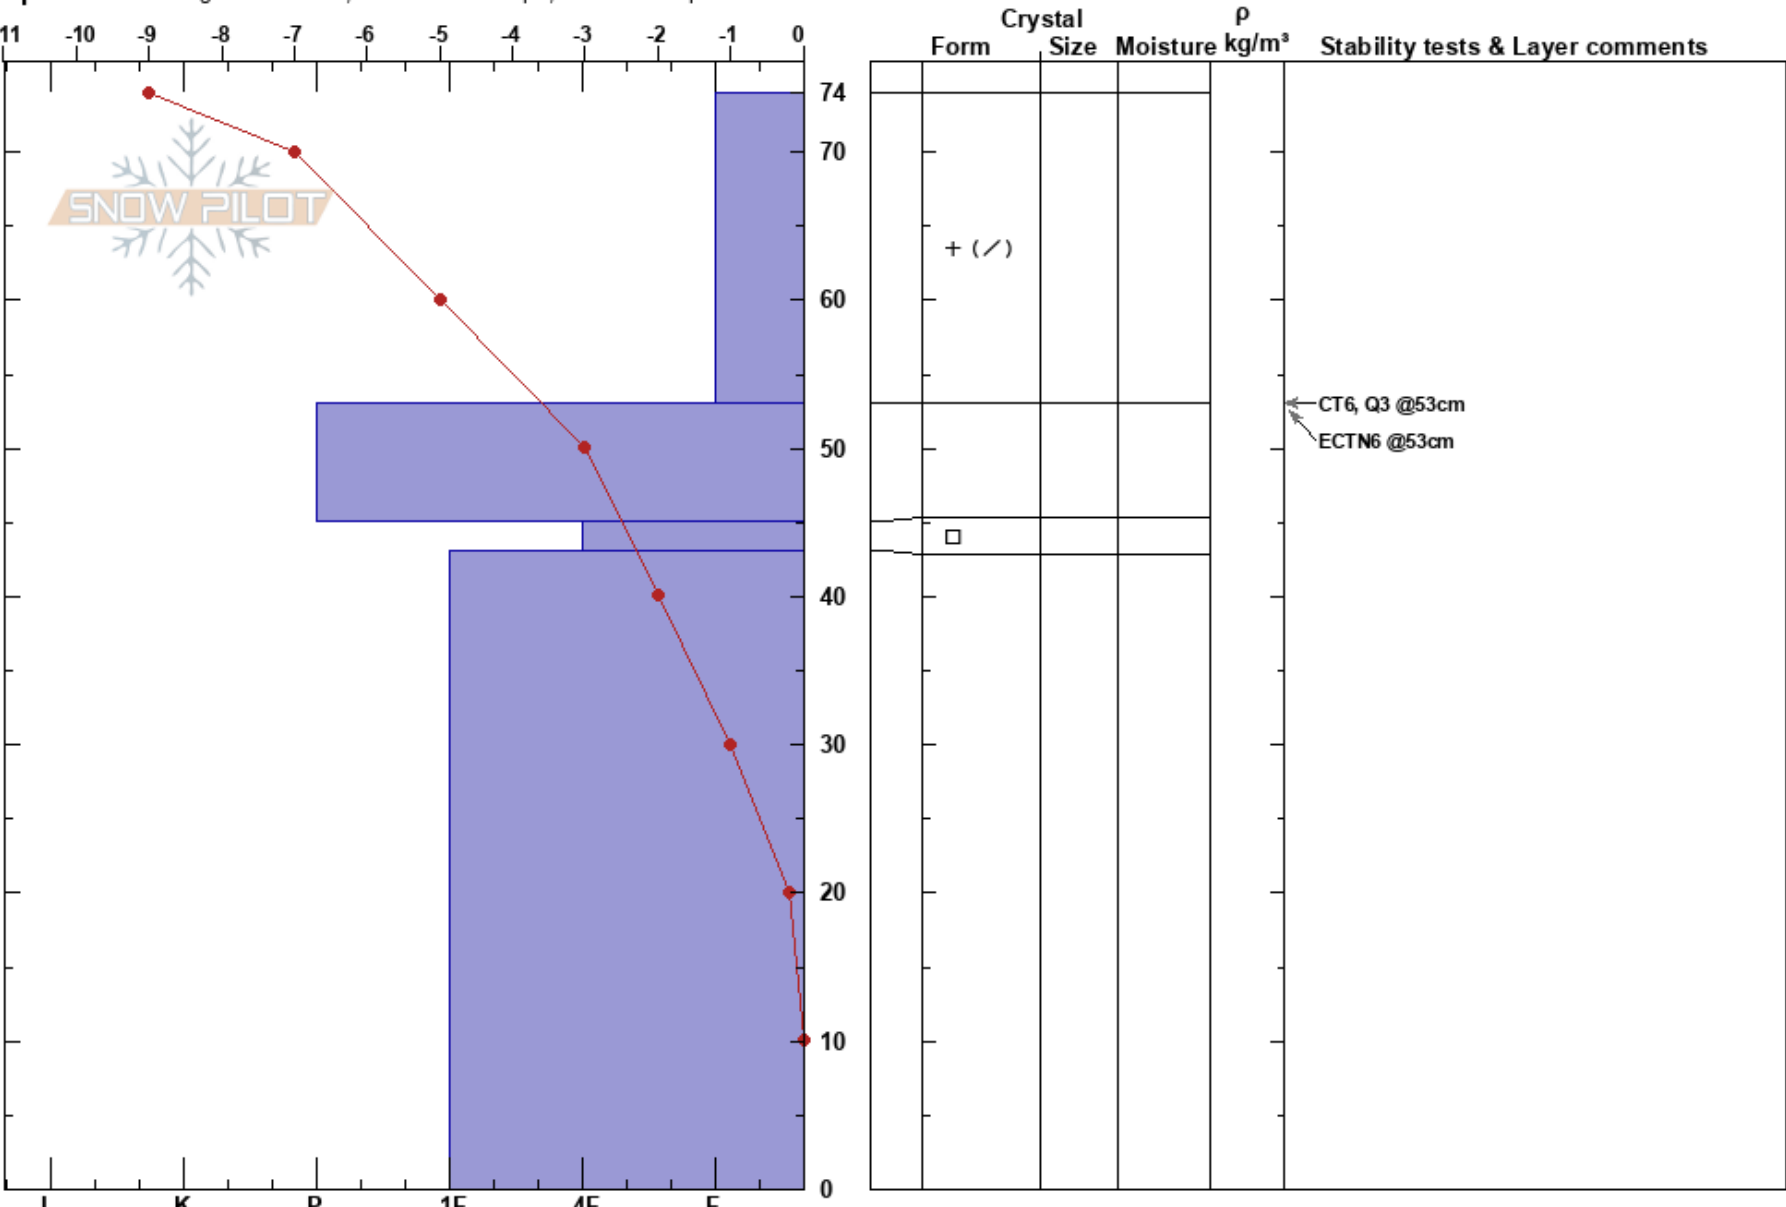

Between the Sisters  
Gros Ventre Range  
WY  
Elevation: 7920 ft  
Aspect: N

Mitch Dann  
02/23/2023 - 1:45pm  
Co-ord:  
Slope Angle: 39°  
Wind Loading: no

Stability:  
Air Temperature: -9°C  
Sky Cover: BKN  
Precipitation: NO  
Wind: Calm

HS: 74  
Layer Notes:  
53-45cm: Problematic layer

Specifics: Pit dug in a Ski Area; Ski tracks on slope; We skied slope

Notes: Pit location affected by avalanche mitigation during season. HS notable. At this location HS was 60% of HS at ski area study plot due to prior avalanches. Rock slab or dirt at base of snowpack.