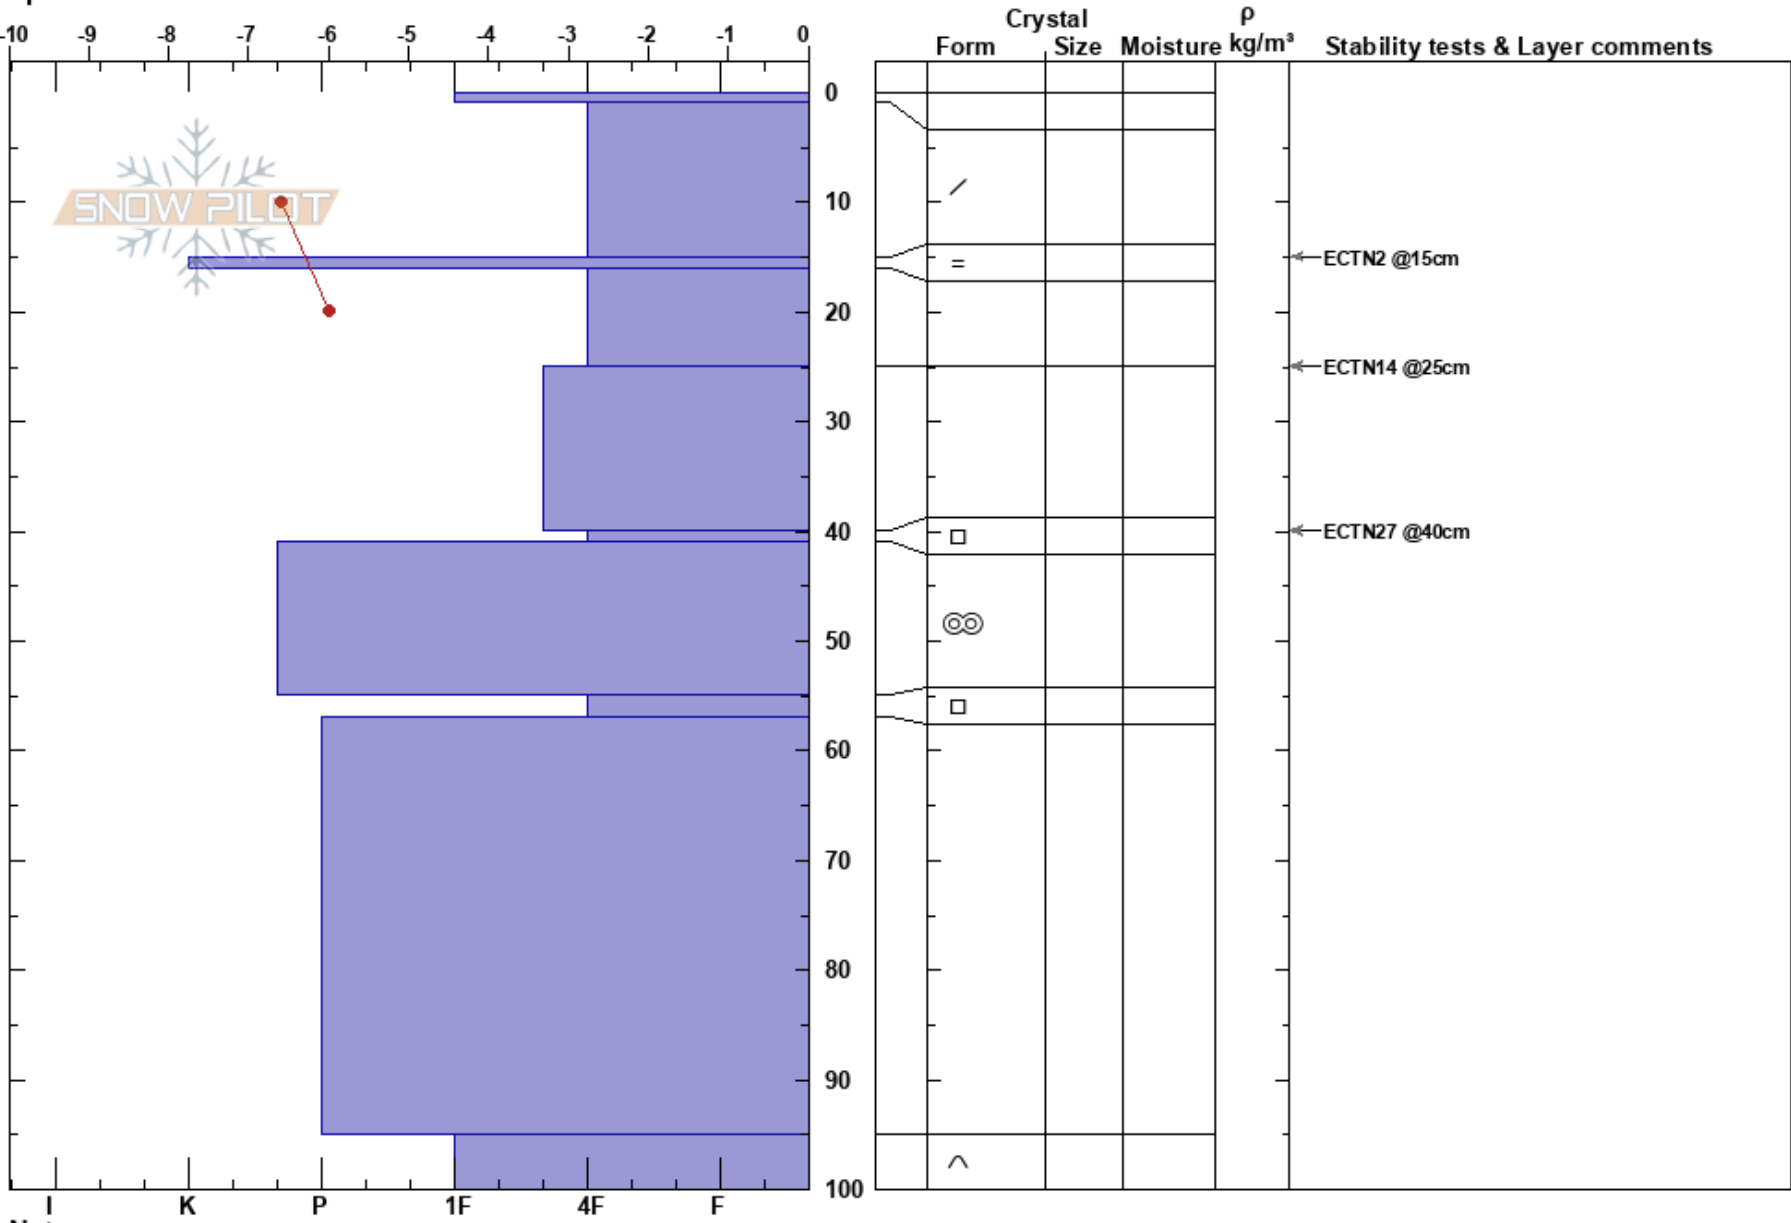

Sadeln
 Kittelfället
 Sweden
Elevation: 1170 m
Aspect: SE
Specifics:

Sebastian Wiklund
 24/02/2023 - 11:00
Co-ord: 65.26570N, 15.48383E
Slope Angle: 35°
Wind Loading:

Stability: HS: 100 **Layer Notes:**
Air Temperature: -9.5°C
Sky Cover: SCT
Precipitation: NO
Wind: NW Light Breeze