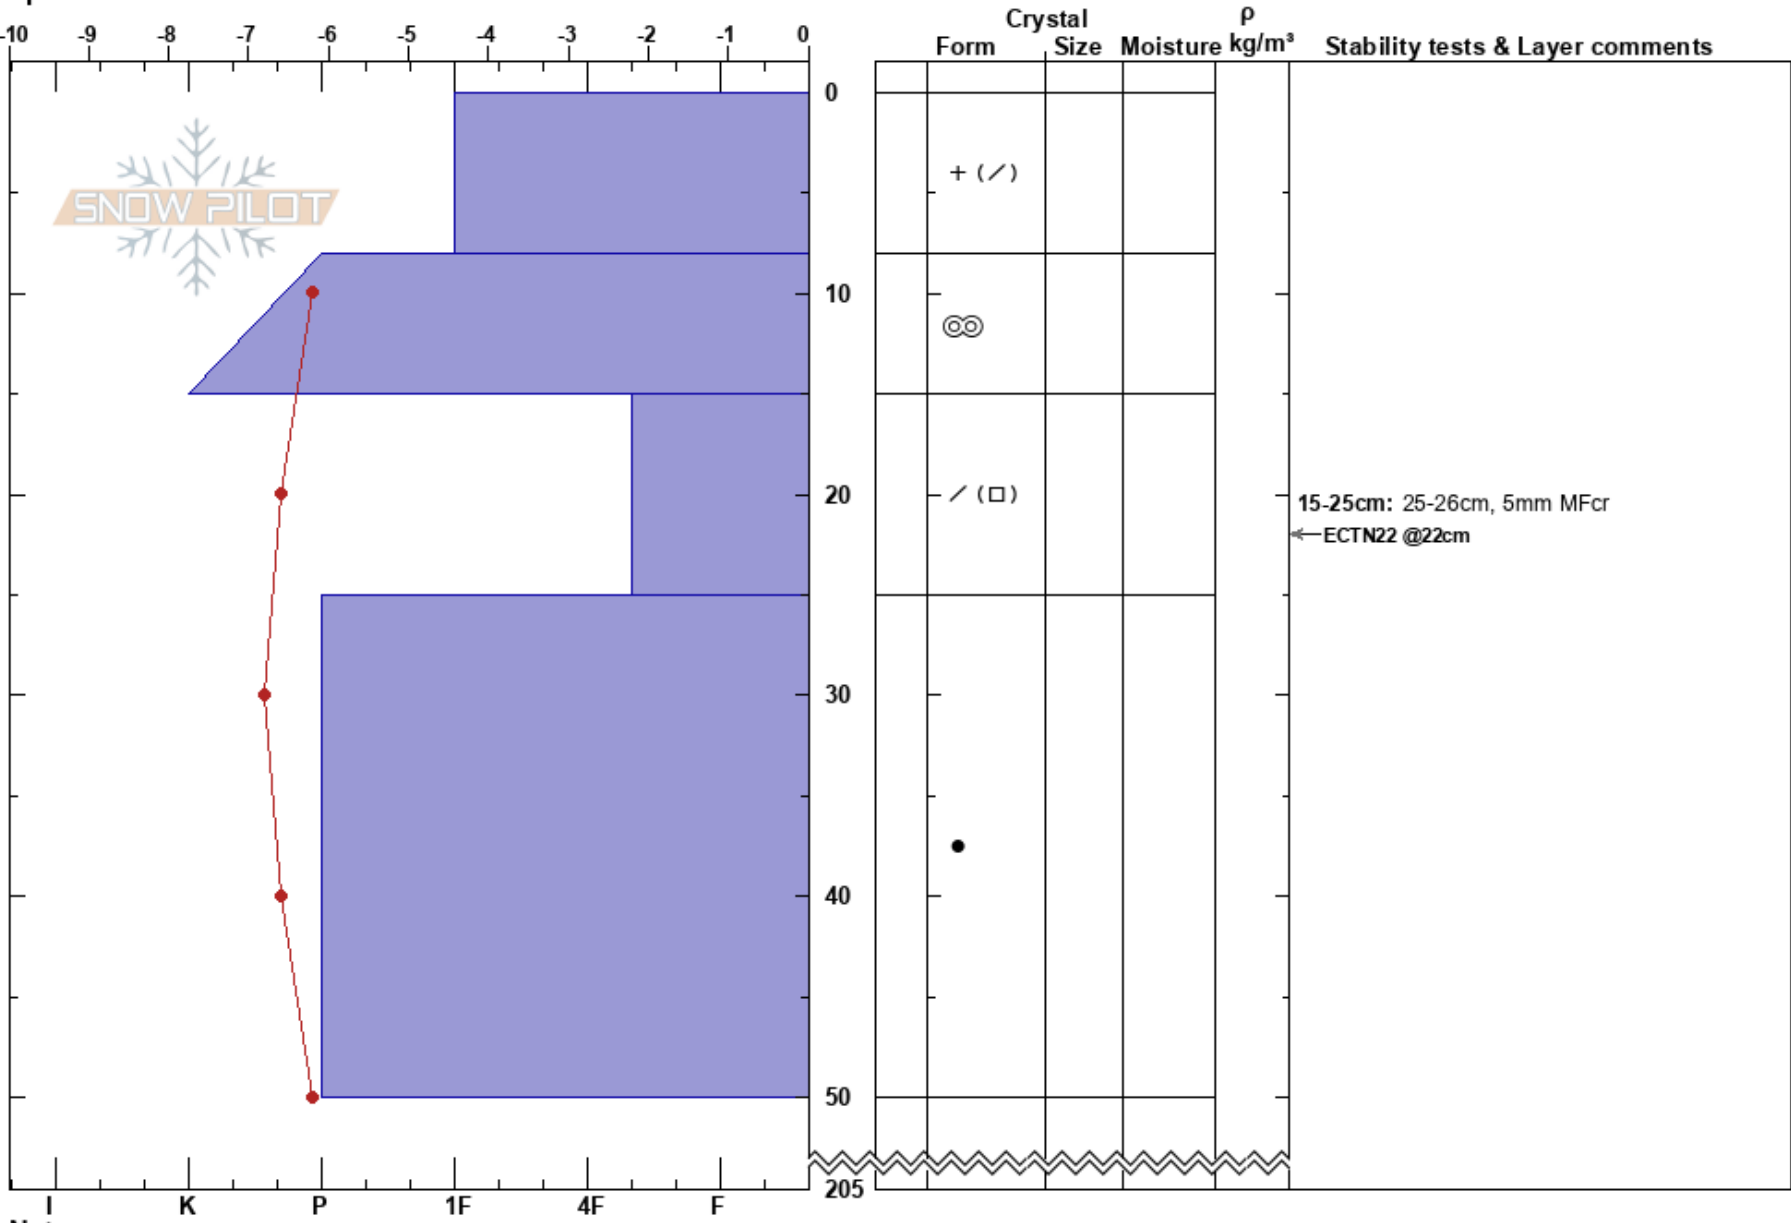

Rochevarri\_1  
 Abisko  
 Sweden  
 Elevation: 630 m  
 Aspect: E  
 Specifics:

Stefan Hedlund  
 24/02/2023 - 10:00  
 Co-ord:  
 Slope Angle: 18°  
 Wind Loading: previous

Stability:  
 Air Temperature: -5.2°C PF: 5 15-25cm: 25-26cm, 5mm MFcr  
 Sky Cover: OVC  
 Precipitation: NO  
 Wind: W Light Breeze

Notes: Liten sluttning, stenhäll.