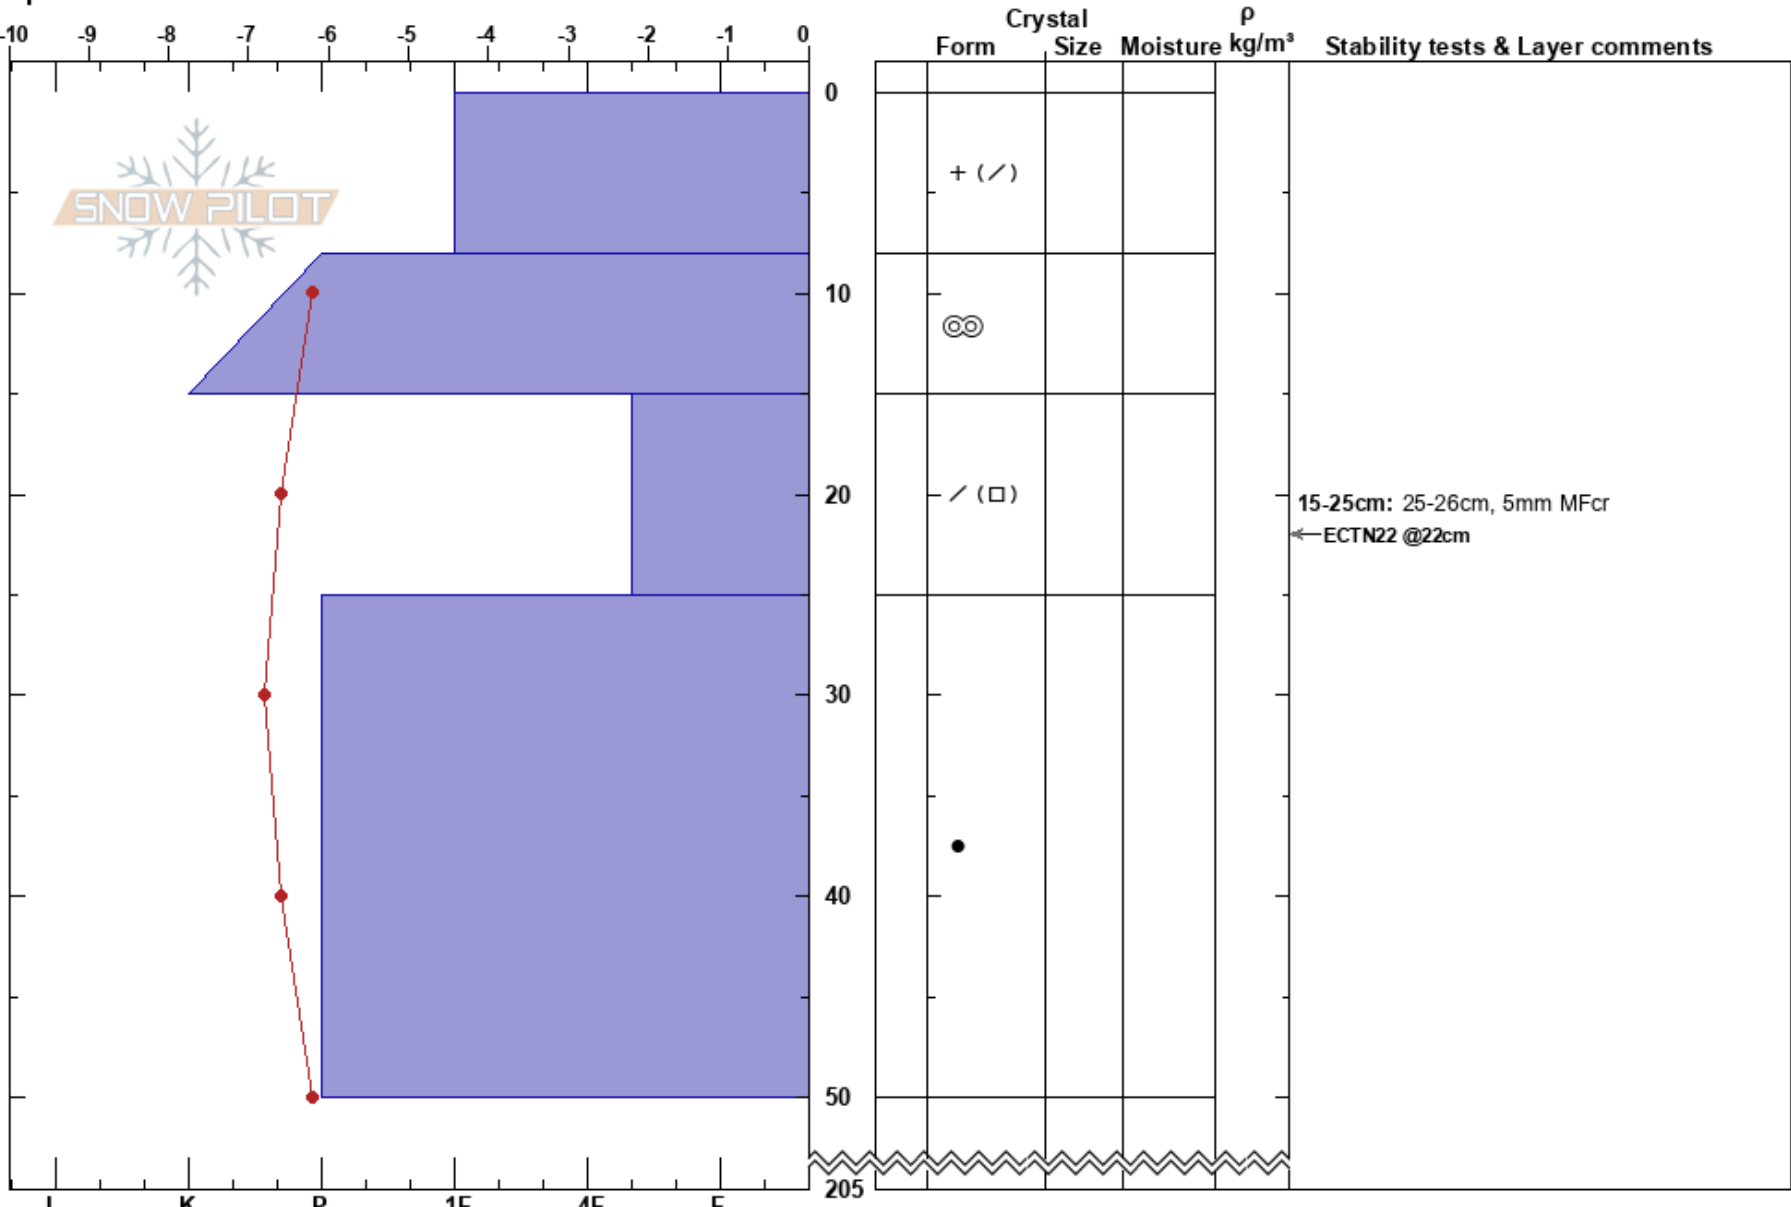

Rochevarri\_1  
 Abisko  
 Sweden  
 Elevation: 630 m  
 Aspect: E  
 Specifics:

Stefan Hedlund  
 24/02/2023 - 10:00  
 Co-ord:  
 Slope Angle: 18°  
 Wind Loading: previous

Stability:  
 Air Temperature: -5.2°C PF: 5 15-25cm: 25-26cm, 5mm MFcr  
 Sky Cover: OVC  
 Precipitation: NO  
 Wind: W Light Breeze

Notes: Liten sluttning, stenhäll.