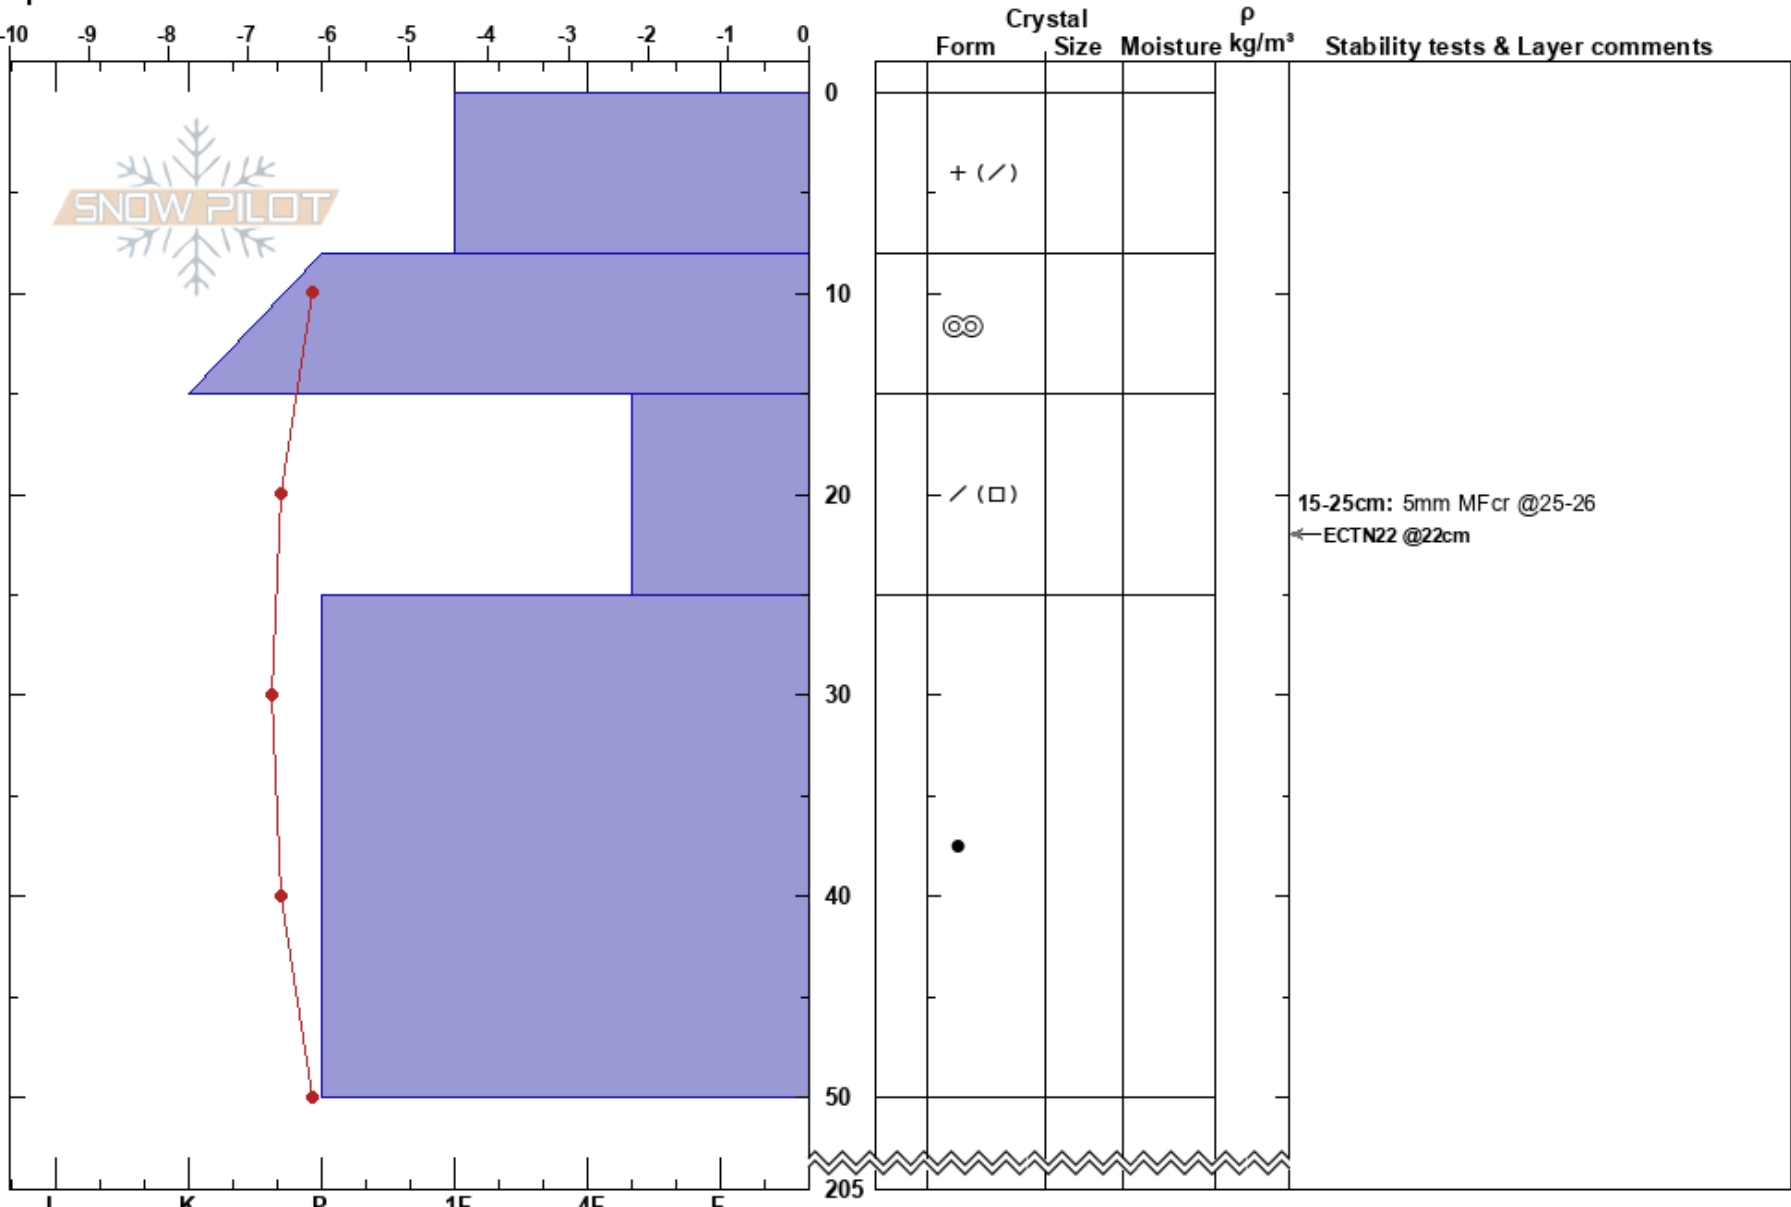

Rochevari_1
 Abisko
 Sweden
 Elevation: 630 m
 Aspect: E
 Specifics:

Stefan Hedlund
 24/02/2023 - 10:00
 Co-ord:
 Slope Angle: 18°
 Wind Loading: previous

Stability:
 Air Temperature: -5.2°C PF: 5 HS:205
 Sky Cover: OVC
 Precipitation: NO
 Wind: W Light Breeze
 Layer Notes:
 15-25cm: 5mm MFcr @25-26

Notes: Liten sluttning. Stenhäll.