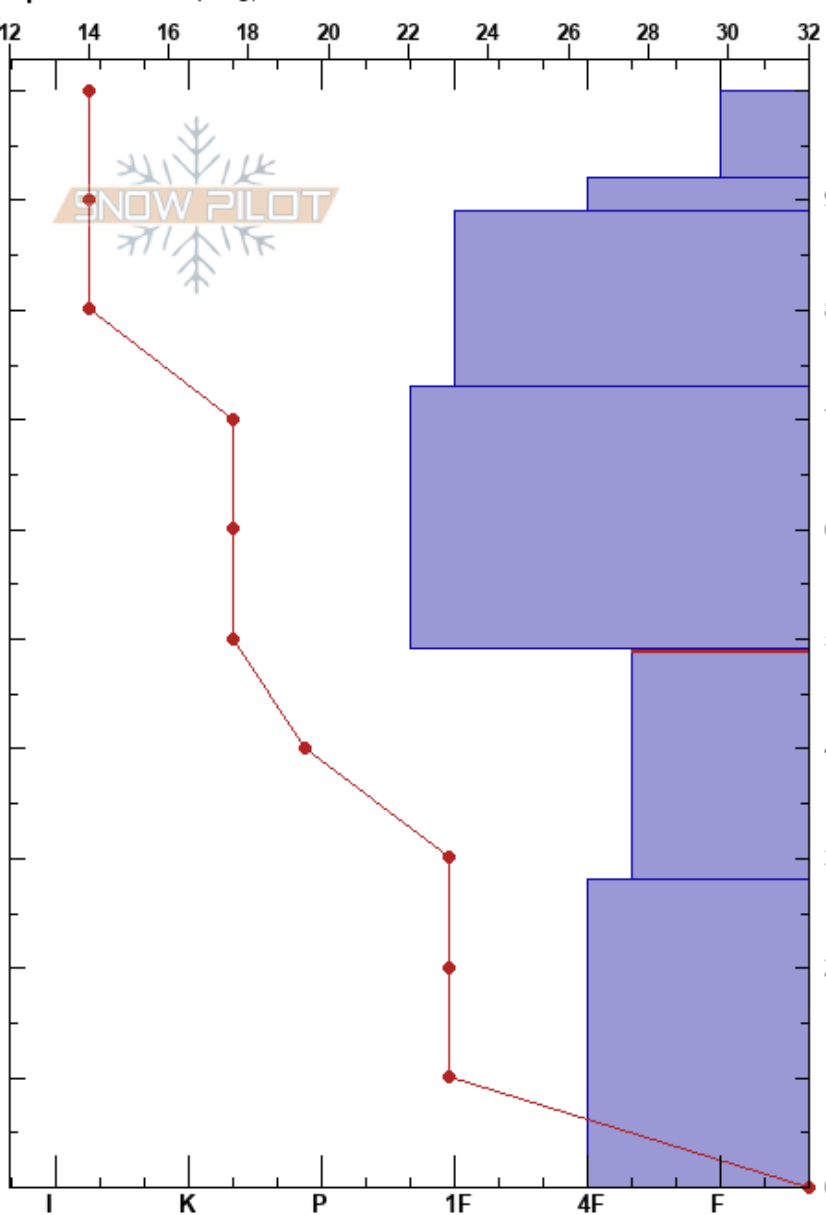

20230224_BigT
Sangre de Cristo Range
NM

Josue De Luna Navarro
02/23/2023 - 11:45am
Co-ord: 35.77552N, -105.79065W
Slope Angle: 27°
Aspect:
Wind Loading: yes

Stability: HS:100
Air Temperature: 17.6°F PF: 60 49-28cm: Problematic layer
Sky Cover: OVC
Precipitation: S-1
Wind: SW Calm

Specifics: Collapsing, localized

Form	Crystal Size	Moisture	ρ kg/m ³	Stability tests & Layer comments
⊙	1			
/	1	D		
•	1	D		
•	0.5	D		
□	1.5	D		
^	1.5	D		
^	2.5	D		

← CT16, Q2 @50cm
← ECTP20 @50cm

Notes: