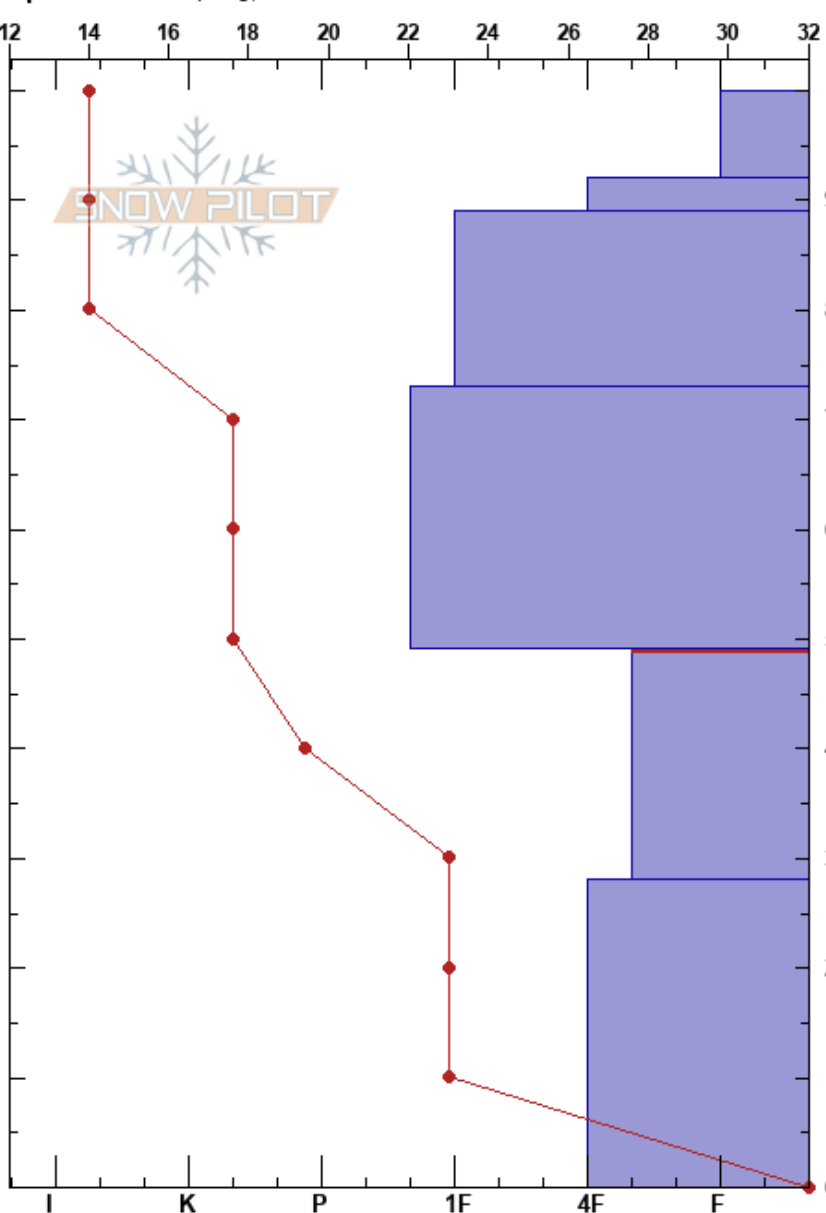

20230224_BigT
 Sangre de Cristo Range
 NM

Josue De Luna Navarro
 02/23/2023 - 11:45am
 Co-ord: 35.77552N, -105.79065W
 Slope Angle: 27°
 Aspect:
 Wind Loading: yes

Stability:
 Air Temperature: 17.6°F PF: 60 49-28cm: Problematic layer
 Sky Cover: OVC
 Precipitation: S-1
 Wind: SW Calm

HS: 100

Layer Notes:

Specifics: Collapsing, localized

Form	Crystal		Moisture	ρ kg/m ³	Stability tests & Layer comments
	Size				
⊙	1				
/	1		D		
•	1		D		
•	0.5		D		
□	1.5		D		
^	1.5		D		← CT16, Q2 @50cm ← ECTP20 @50cm
^	2.5		D		