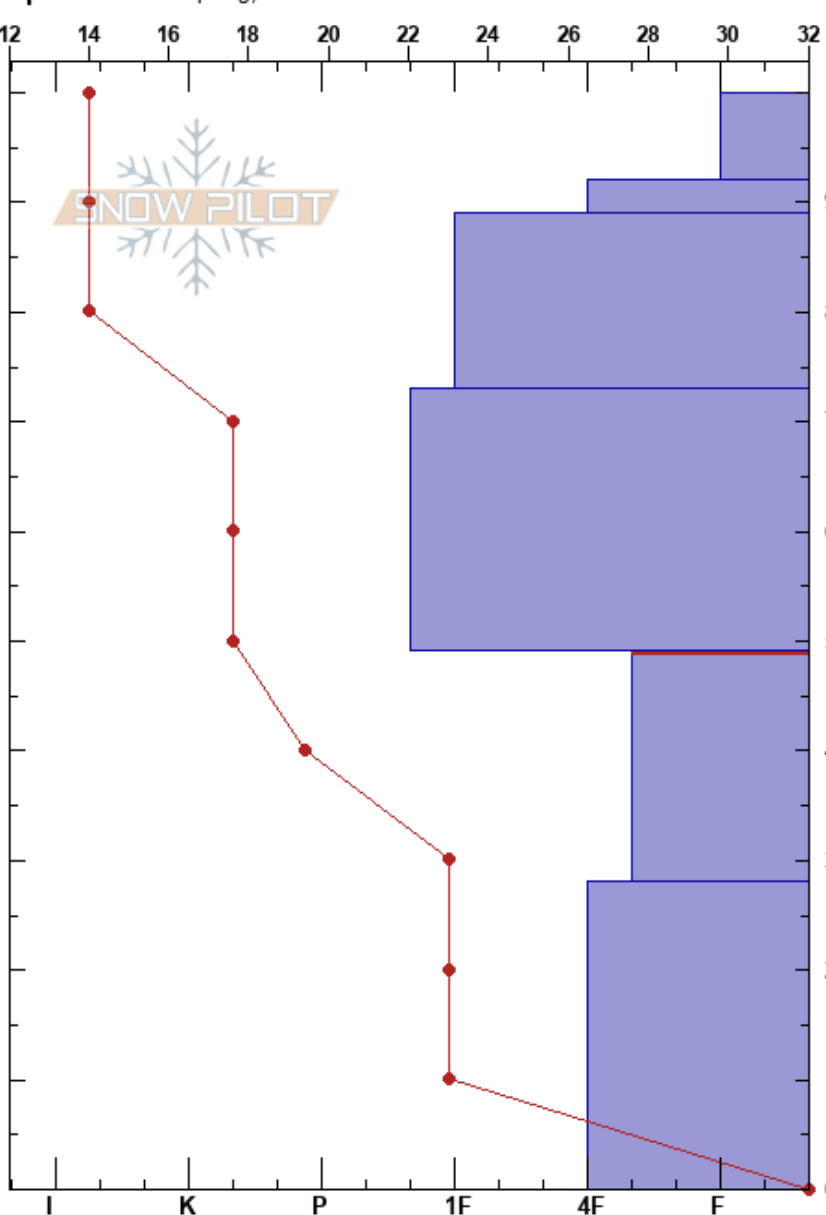

20230224_BigT
 Sangre de Cristo Range
 NM

Josue De Luna Navarro
 02/23/2023 - 11:45am
 Co-ord: 35.77552N, -105.79065W
 Slope Angle: 27°
 Aspect:
 Wind Loading: yes

Stability:
 Air Temperature: 17.6°F PF: 60 49-28cm: Problematic layer
 Sky Cover: OVC
 Precipitation: S-1
 Wind: SW Calm

HS: 100

Elevation: 11300 ft

Specifics: Collapsing, localized

Form	Crystal		Moisture	ρ kg/m ³	Stability tests & Layer comments
	Size				
⊙	1				
/	1		D		
•	1		D		
•	0.5		D		
□	1.5		D		
^	1.5		D		← CT16, Q2 @50cm ← ECTP20 @50cm
^	2.5		D		