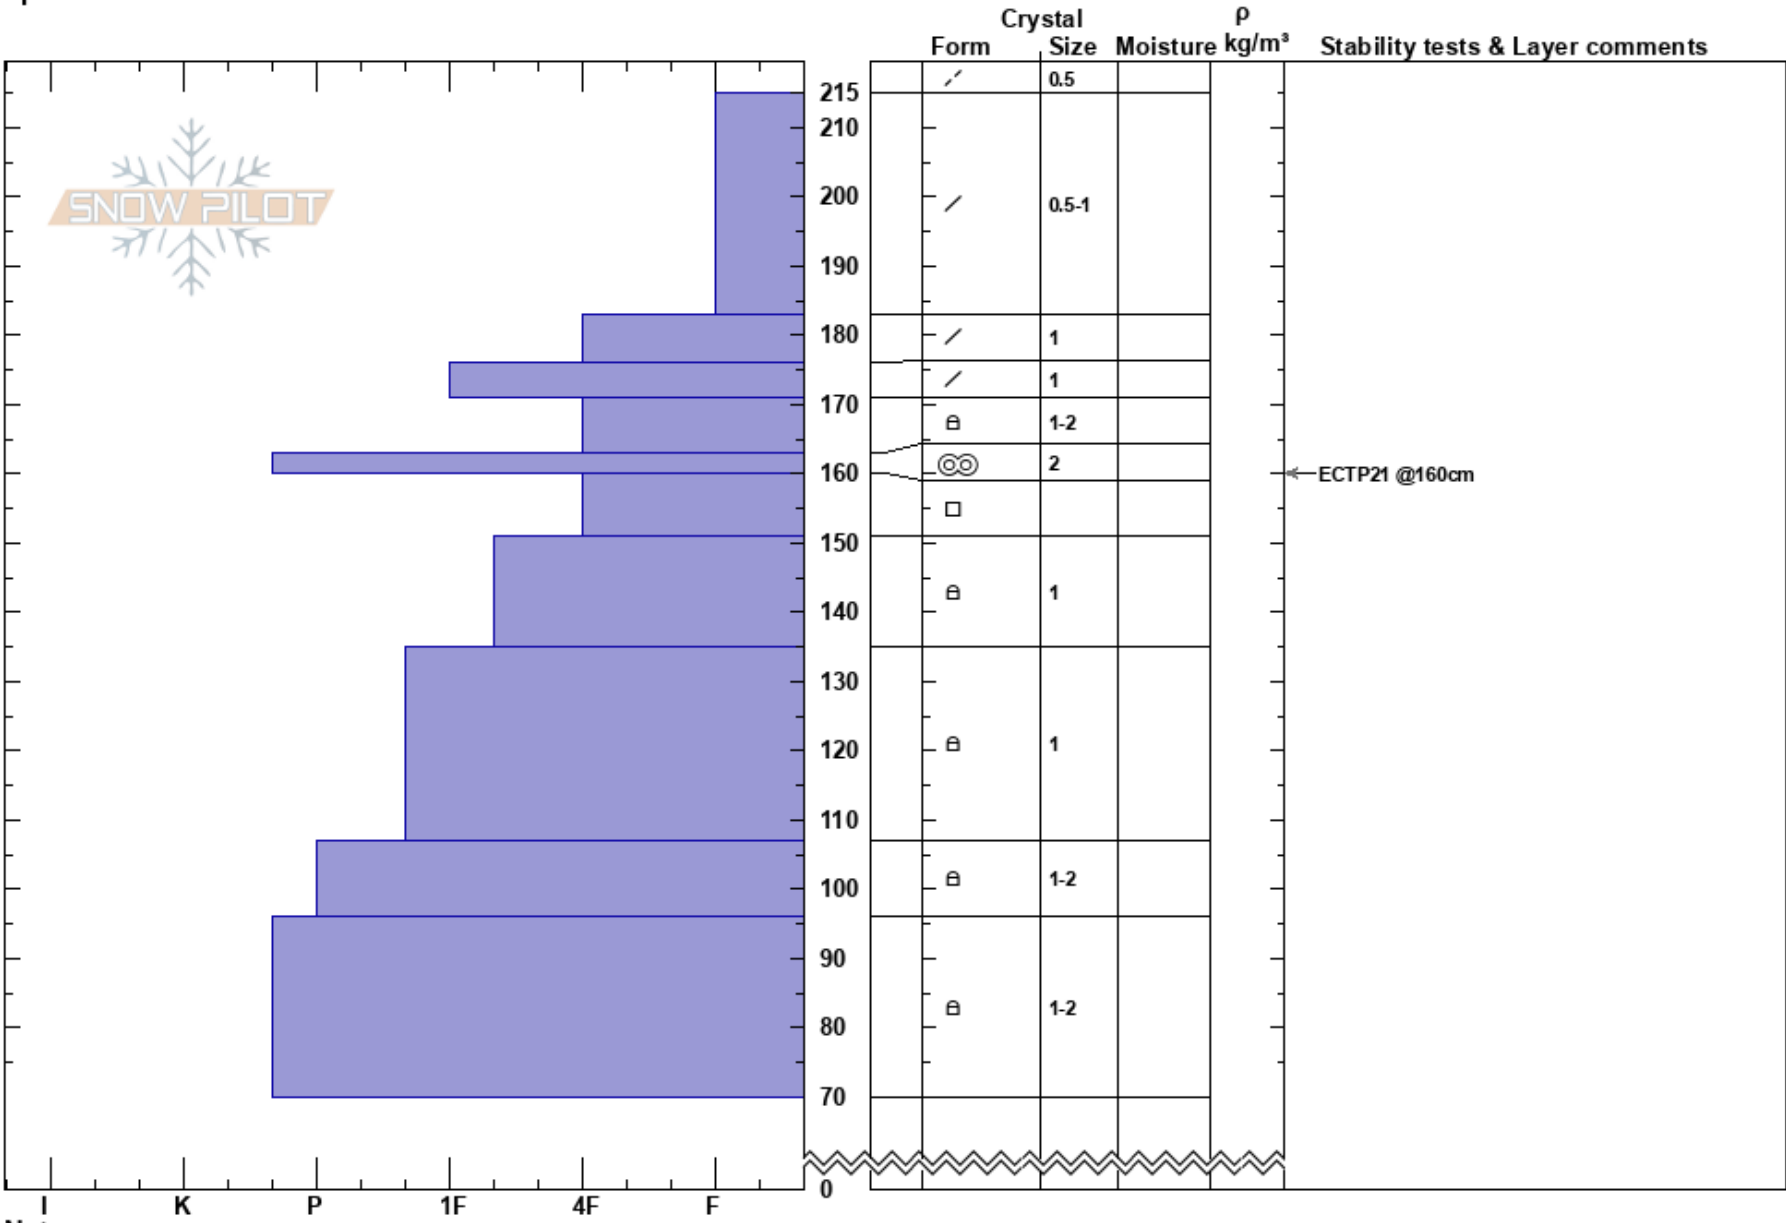

Champagne Trees
 Uinta Range
 UT
 Elevation: 9500 ft
 Aspect: 94°
 Specifics:

Trevor Katz
 02/23/2023 - 2:40pm
 Co-ord: 40.81842N, -111.09188W
 Slope Angle: 30°
 Wind Loading:

Stability:
 Air Temperature:
 Sky Cover: BKN
 Precipitation: NO
 Wind: S Light Breeze

HS:215

Layer Notes:

Notes: