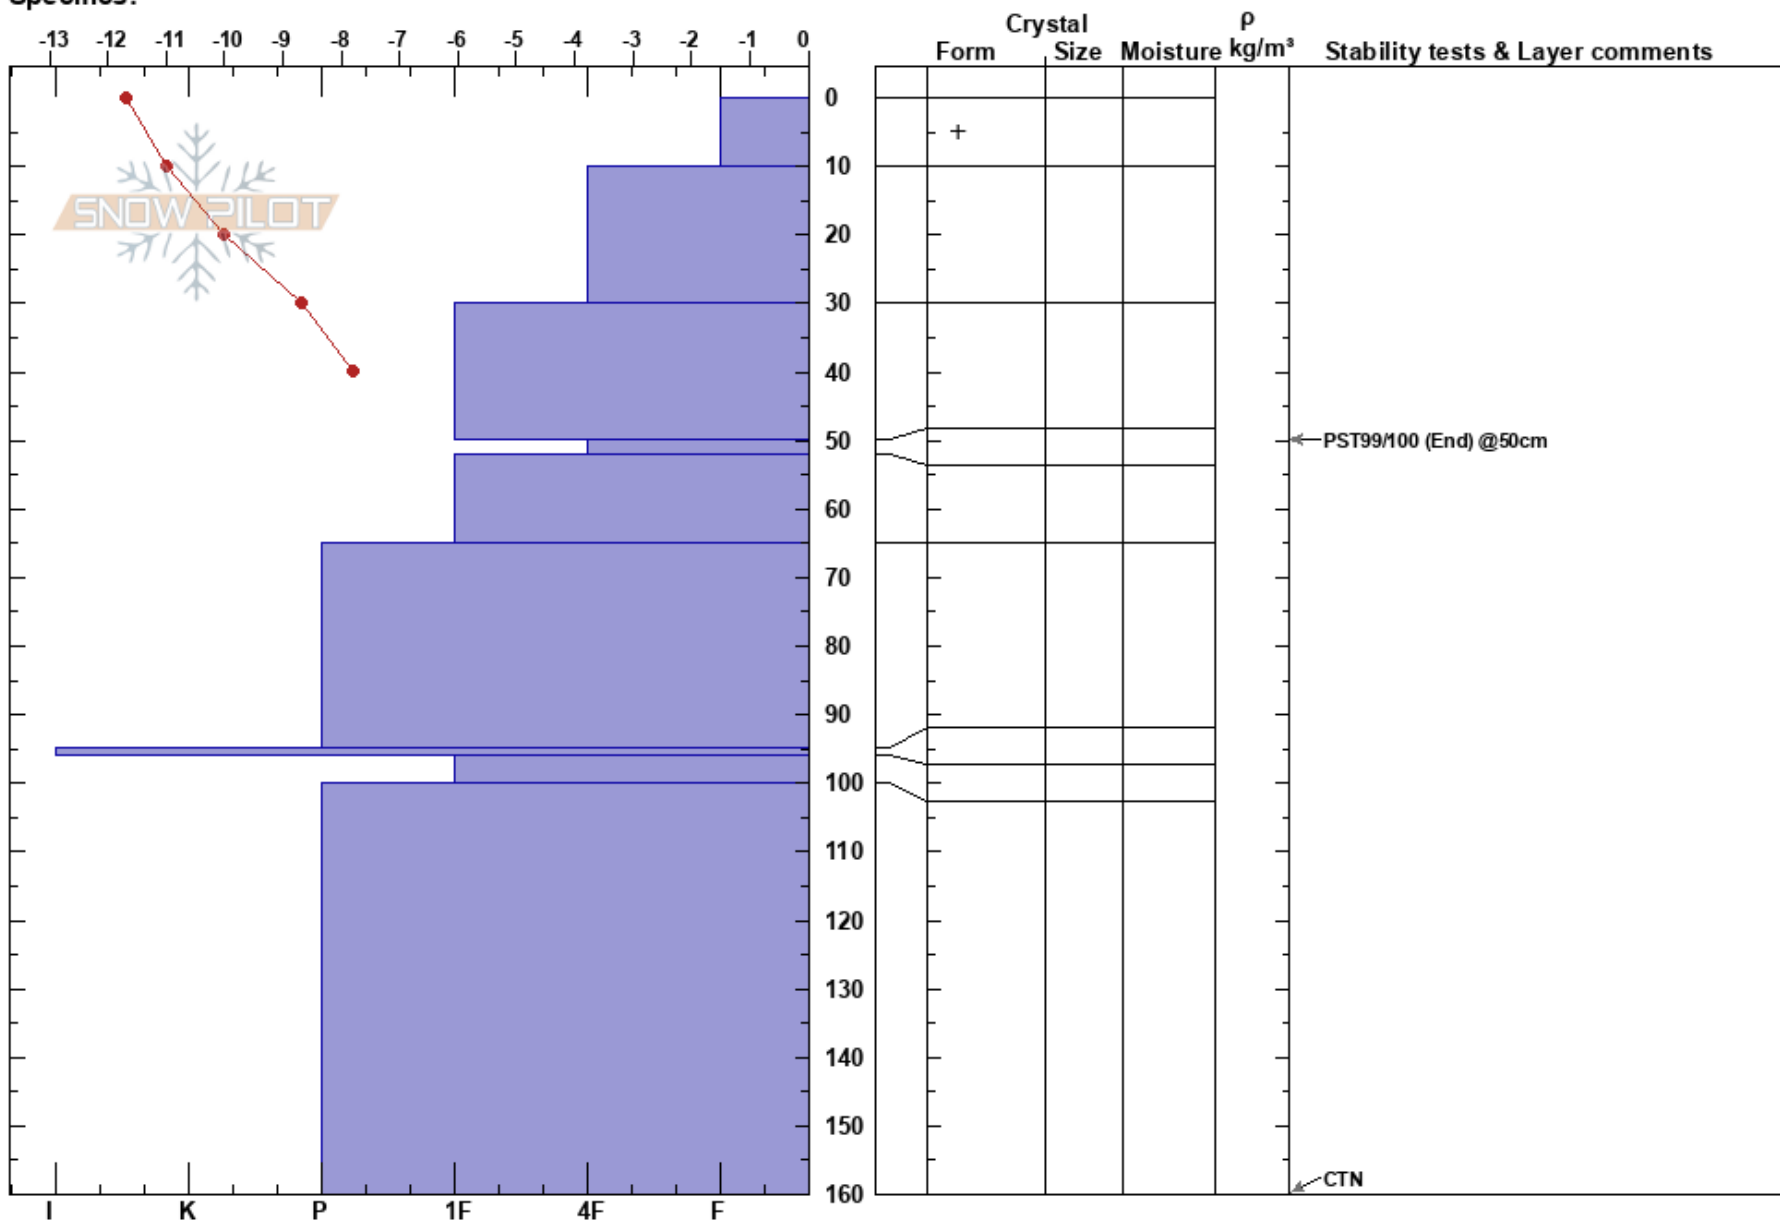

SE of Moores gate
 Boise Mountains
 ID
 Elevation: 2022 m
 Aspect: NE
 Specifics:

Toji Sakamoto
 02/23/2023 - 2:00pm
 Co-ord: 43.77917N, -116.08470W
 Slope Angle: 28°
 Wind Loading: yes

Stability:
 Air Temperature: -12°C
 Sky Cover: OVC
 Precipitation: S2
 Wind: NE Moderate

HS: 160
 PF: 30 50-52cm: Problematic layer
 PS: 30

Notes: