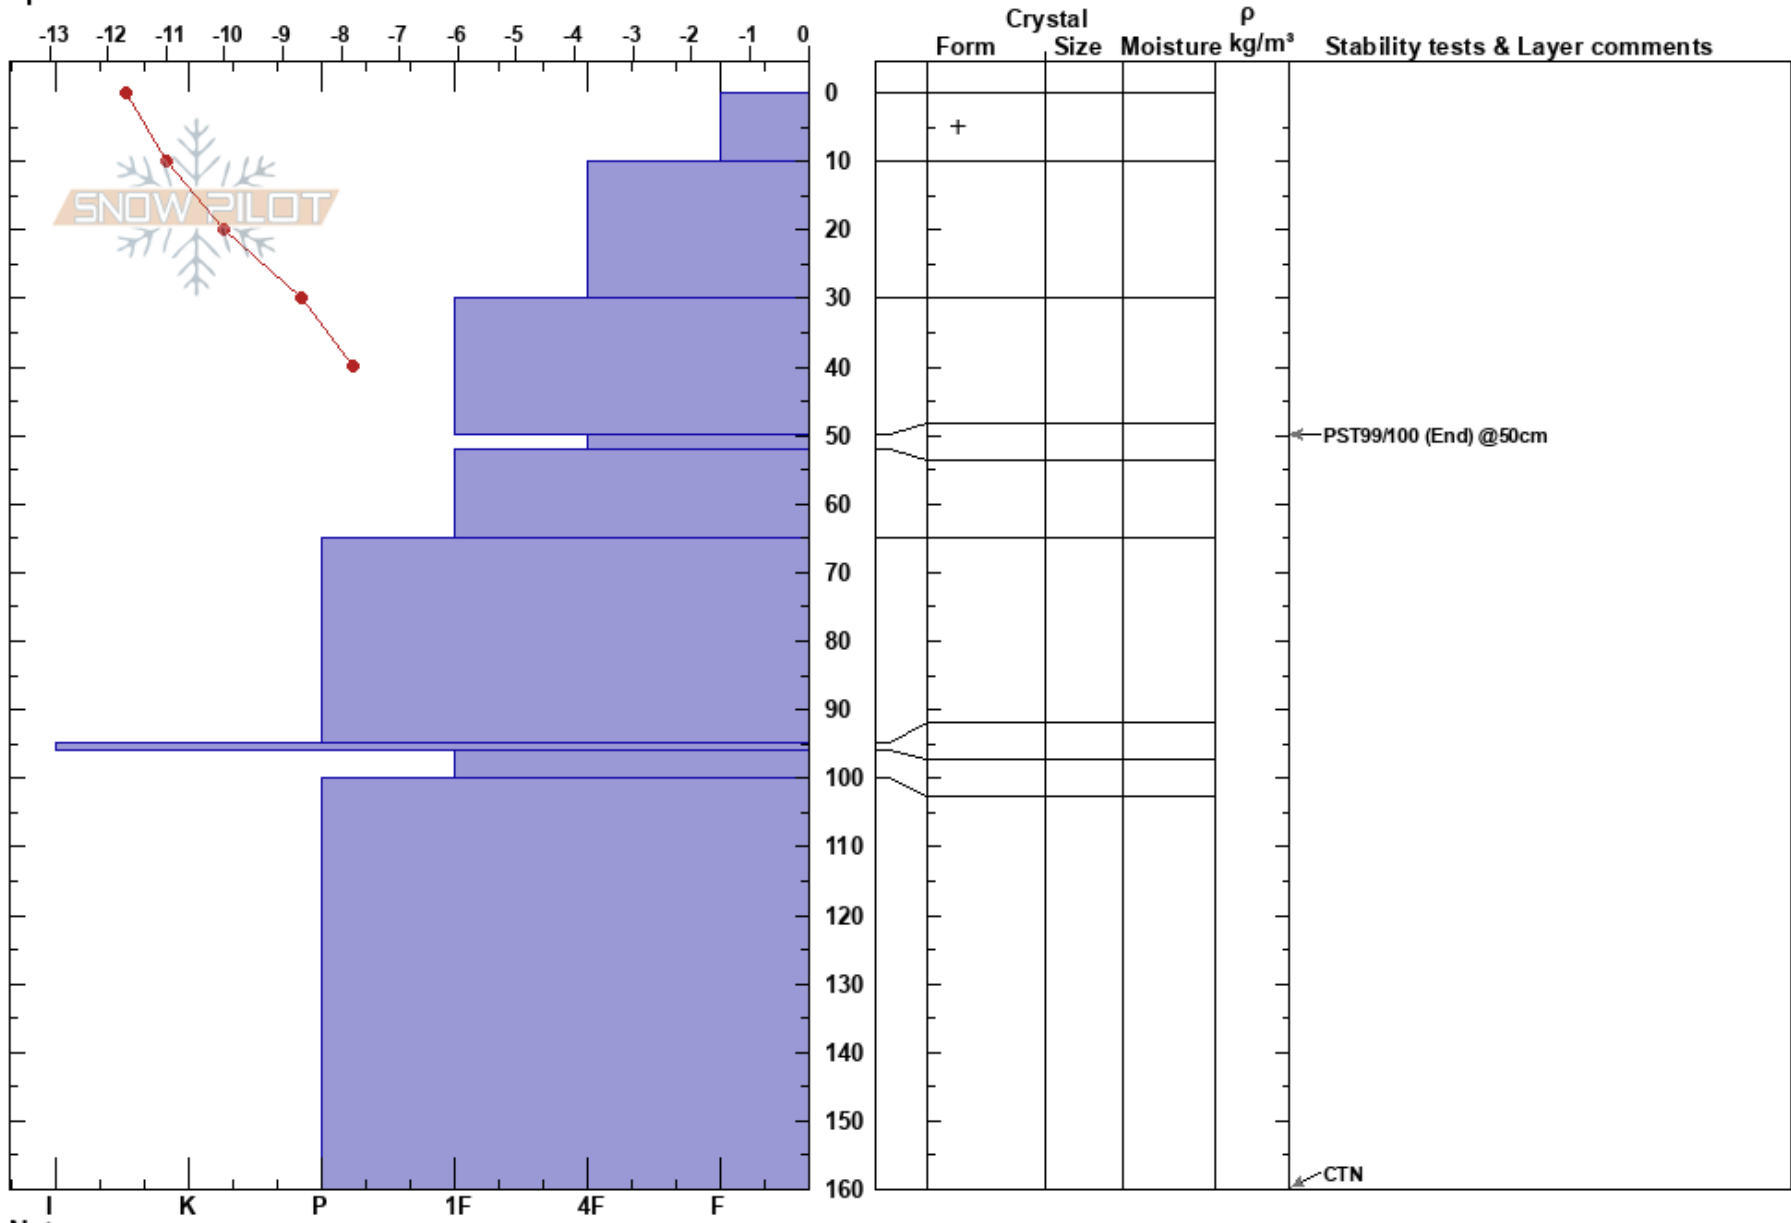

SE of Moores gate
 Boise Mountains
 ID
 Elevation: 2022 m
 Aspect: NE
 Specifics:

Toji Sakamoto
 02/23/2023 - 2:00pm
 Co-ord: 43.77917N, -116.08470W
 Slope Angle: 28°
 Wind Loading: yes

Stability:
 Air Temperature: -12°C
 Sky Cover: OVC
 Precipitation: S2
 Wind: NE Moderate

HS: 160
 PF: 30
 PS: 30
 50-52cm: Problematic layer

Notes: