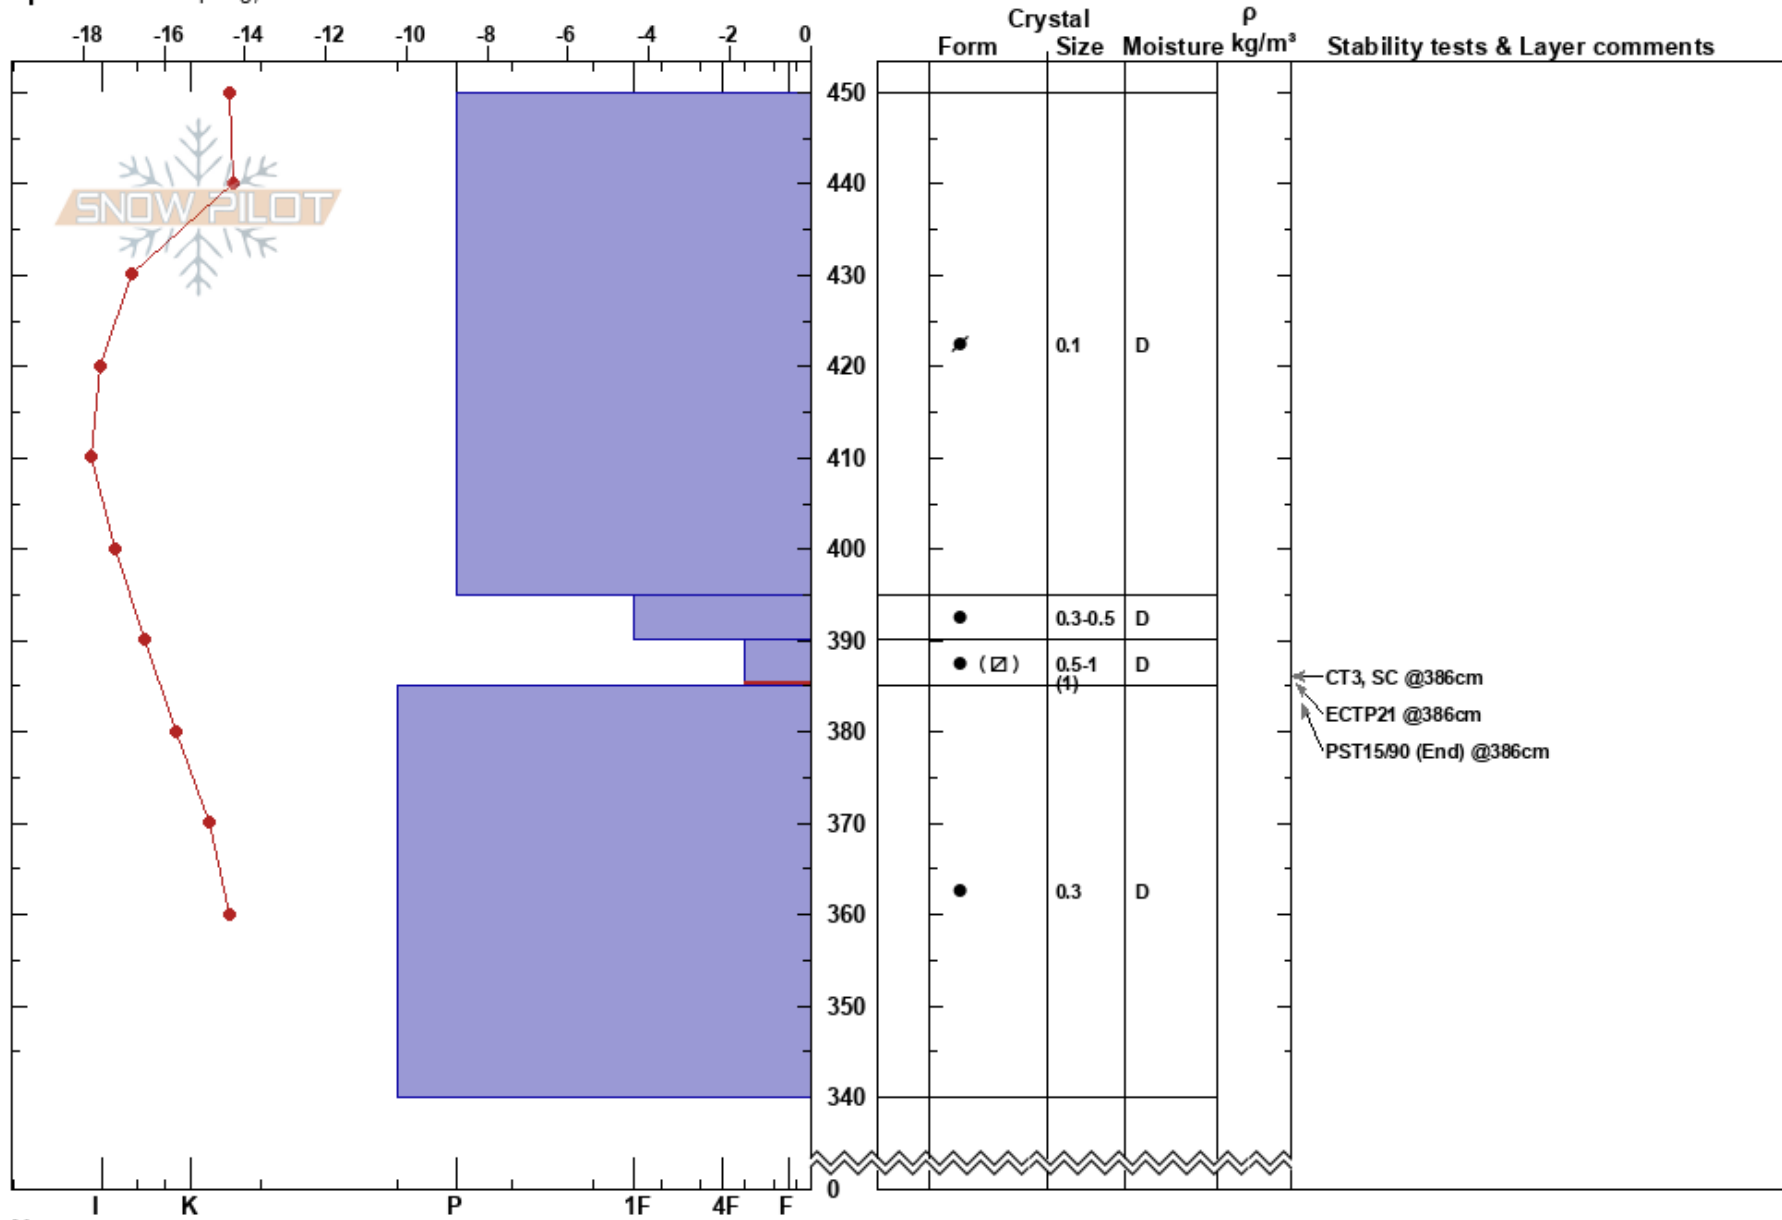

Kumroch av.path 6
Kamchatka
Russia
Elevation: 1020 m
Aspect: SE
Specifics: Collapsing, localized

Mikhail Ryabchikov
24/02/2023 - 15:20
Co-ord:
Slope Angle: 36°
Wind Loading: yes

Stability: Poor
Air Temperature: -15.3°C PF: 1
Sky Cover: FEW
Precipitation: NO
Wind: W Strong
Layer Notes: 390-385cm: Problematic layer