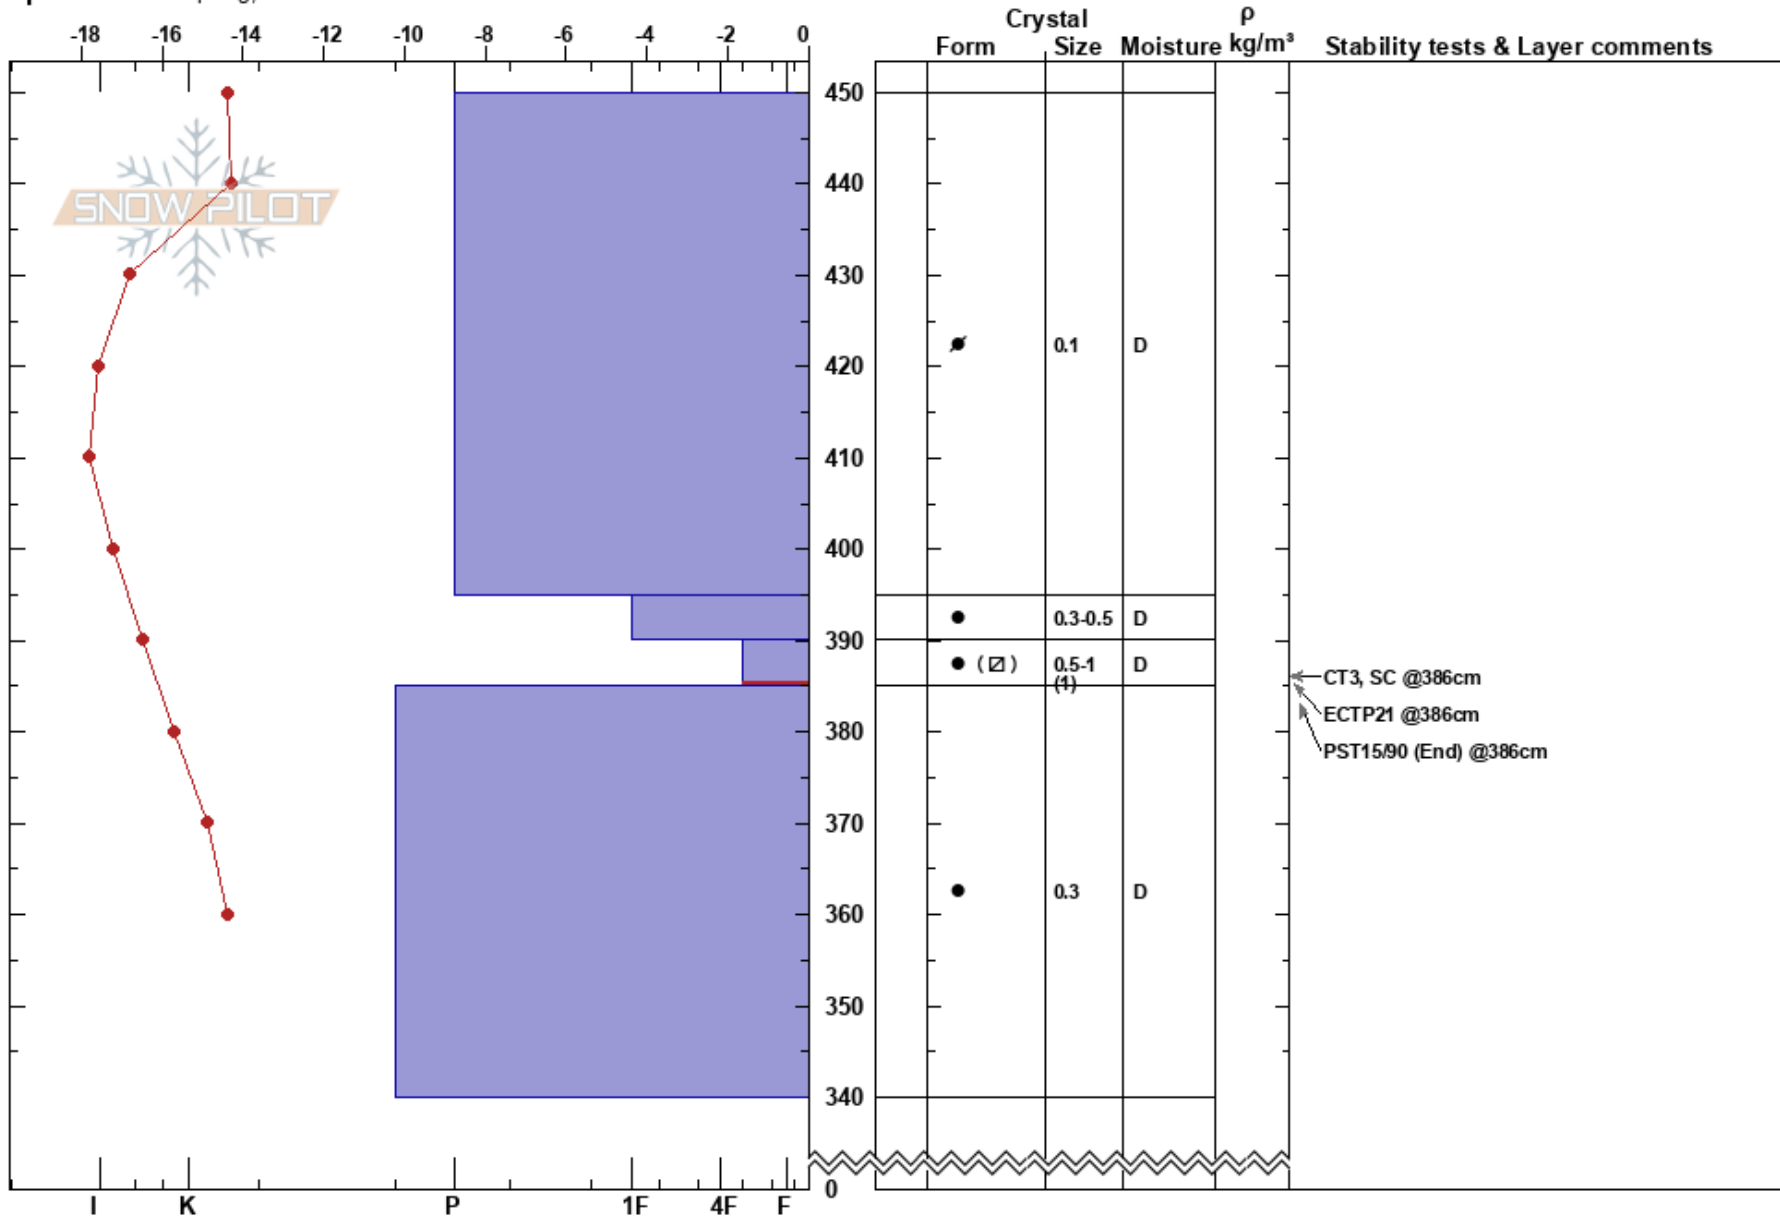

Kumroch av.path 6  
 Kamchatka  
 Russia  
**Elevation:** 1020 m  
**Aspect:** SE

Mikhail Ryabchikov  
 24/02/2023 - 15:20  
**Co-ord:**  
**Slope Angle:** 36°  
**Wind Loading:** yes

**Stability:** Poor **HS:** 450 **Layer Notes:**  
**Air Temperature:** -15.3°C **PF:** 1 390-385cm: Problematic layer  
**Sky Cover:** FEW  
**Precipitation:** NO  
**Wind:** W Strong

**Specifics:** Collapsing, localized

**Notes:**