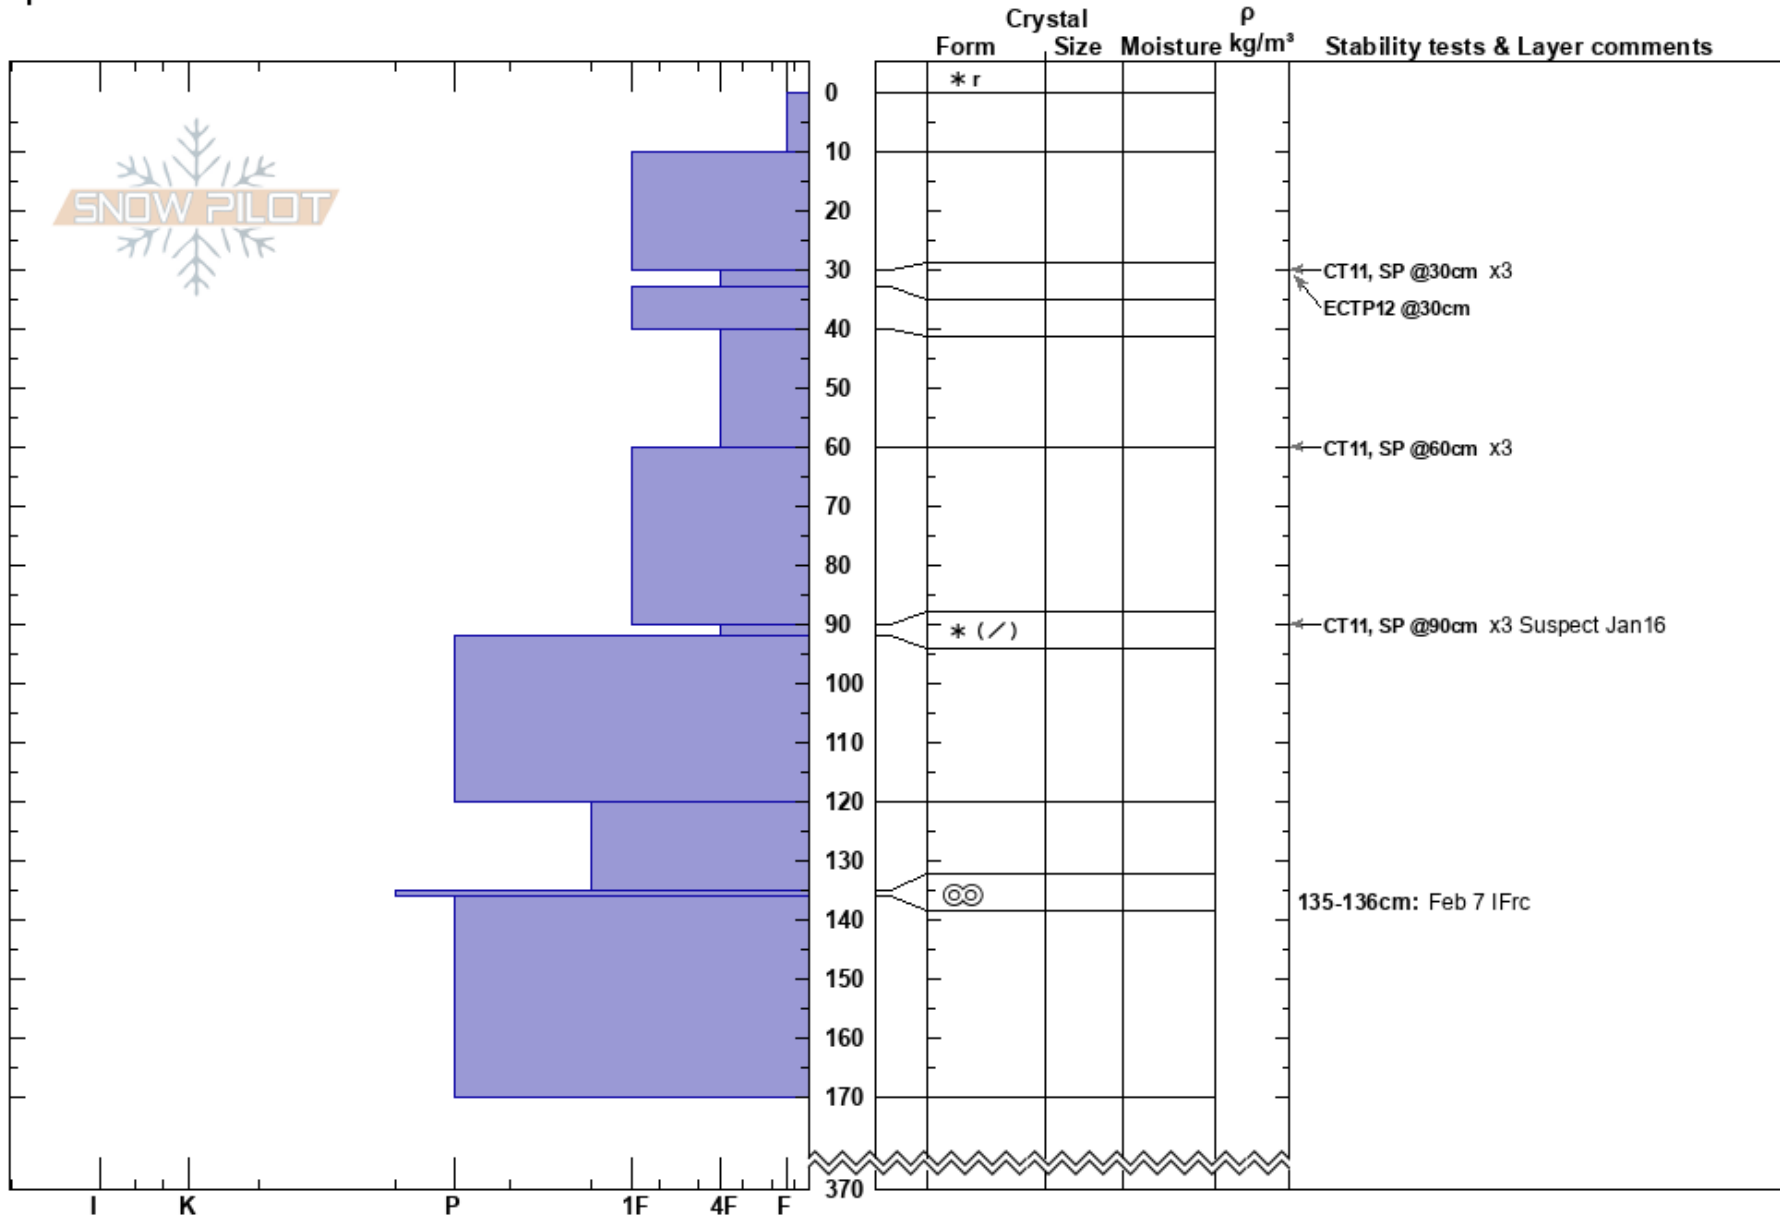

Powder pig center
 monashee
 CA
Elevation: 2030 m
Aspect: NE
Specifics:

Monashee Powder
 02/22/2023 - 4:00pm
Co-ord:
Slope Angle: 25°
Wind Loading:

Stability:
Air Temperature: -17°C
Sky Cover: BKN
Precipitation: S-1
Wind: Calm

HS:370
 135-136cm: Feb 7 IFrc

Layer Notes:

Notes: Pit dug above Powder pig center main feature.