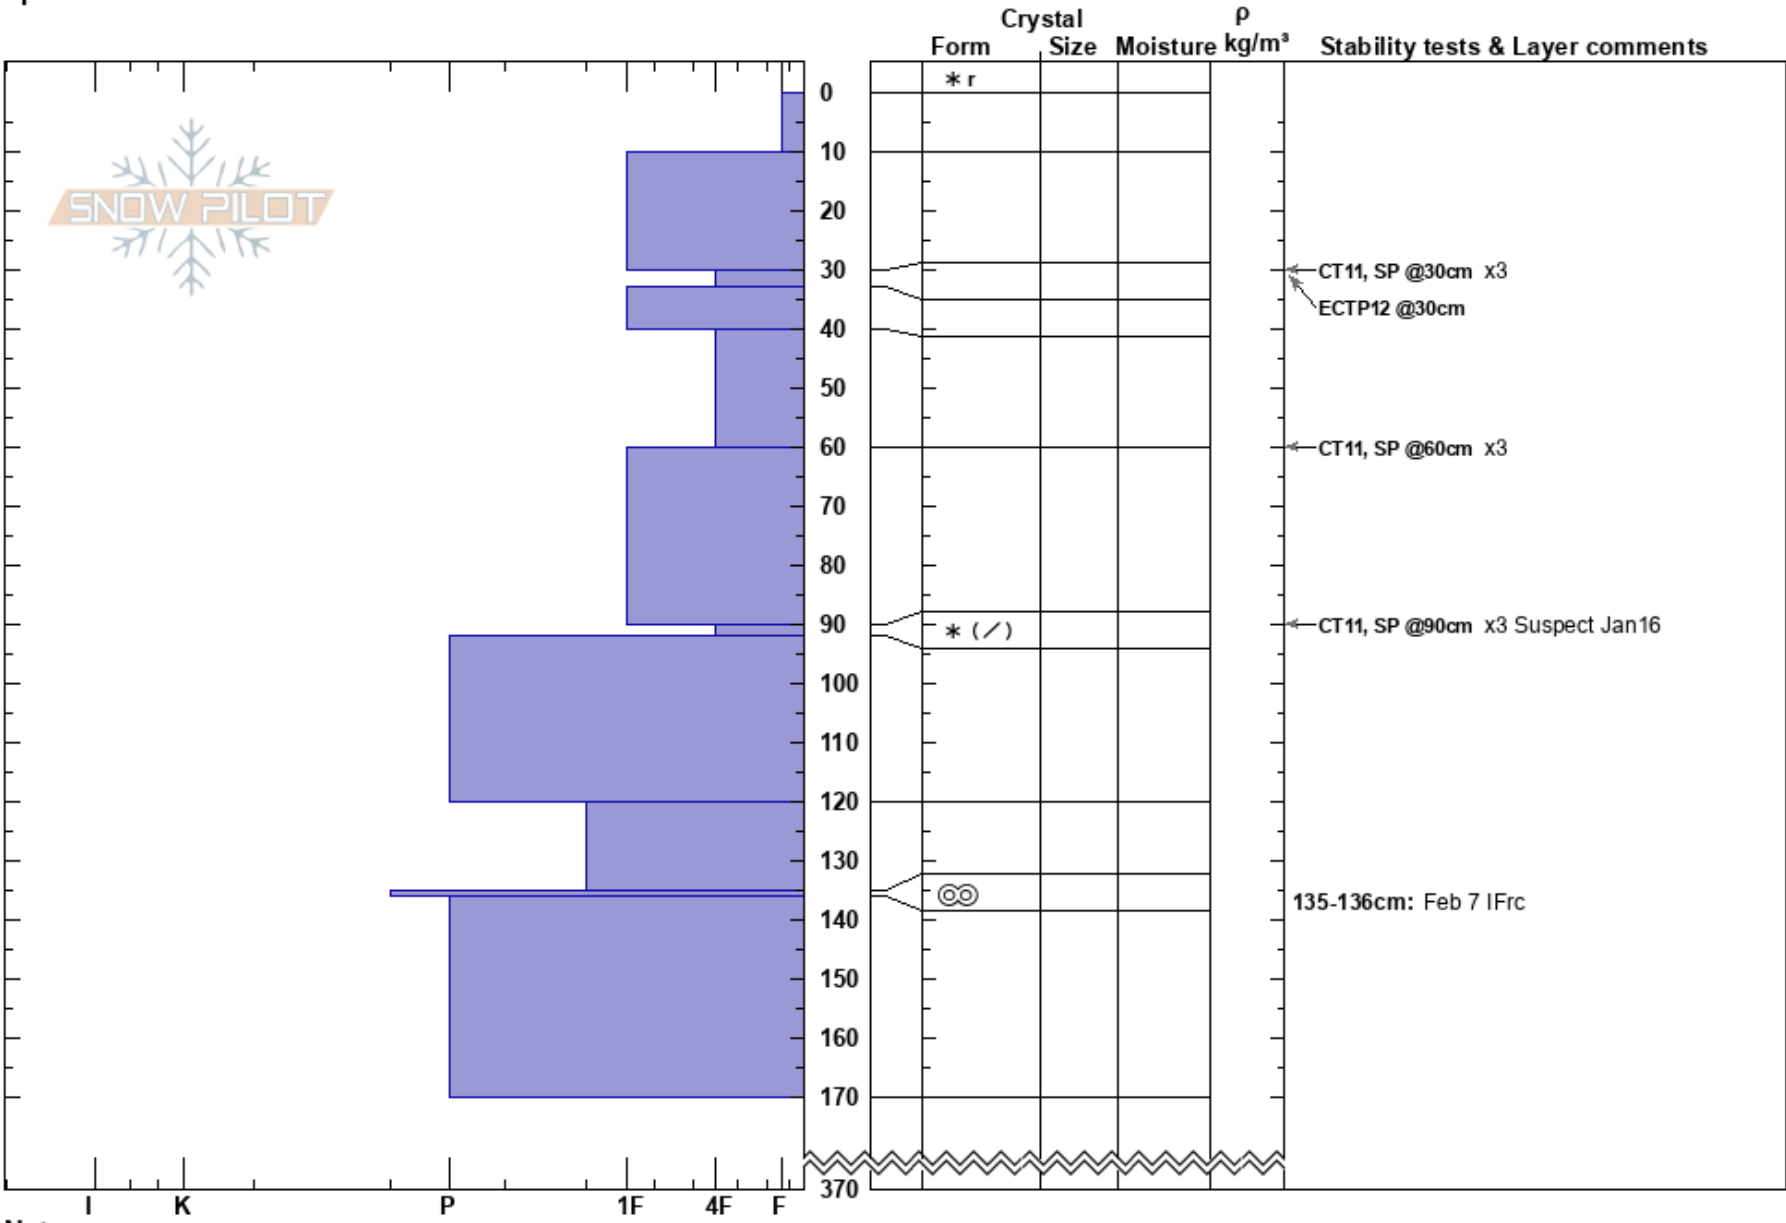

Powder pig center  
 monashee  
 CA  
**Elevation:** 2030 m  
**Aspect:** NE  
**Specifics:**

Monashee Powder  
 02/22/2023 - 4:00pm  
**Co-ord:**  
**Slope Angle:** 25°  
**Wind Loading:**

**Stability:**  
**Air Temperature:** -17°C  
**Sky Cover:** BKN  
**Precipitation:** S-1  
**Wind:** Calm

**HS:**370  
 135-136cm: Feb 7 IFrc

**Layer Notes:**

**Notes:** Pit dug above Powder pig center main feature.