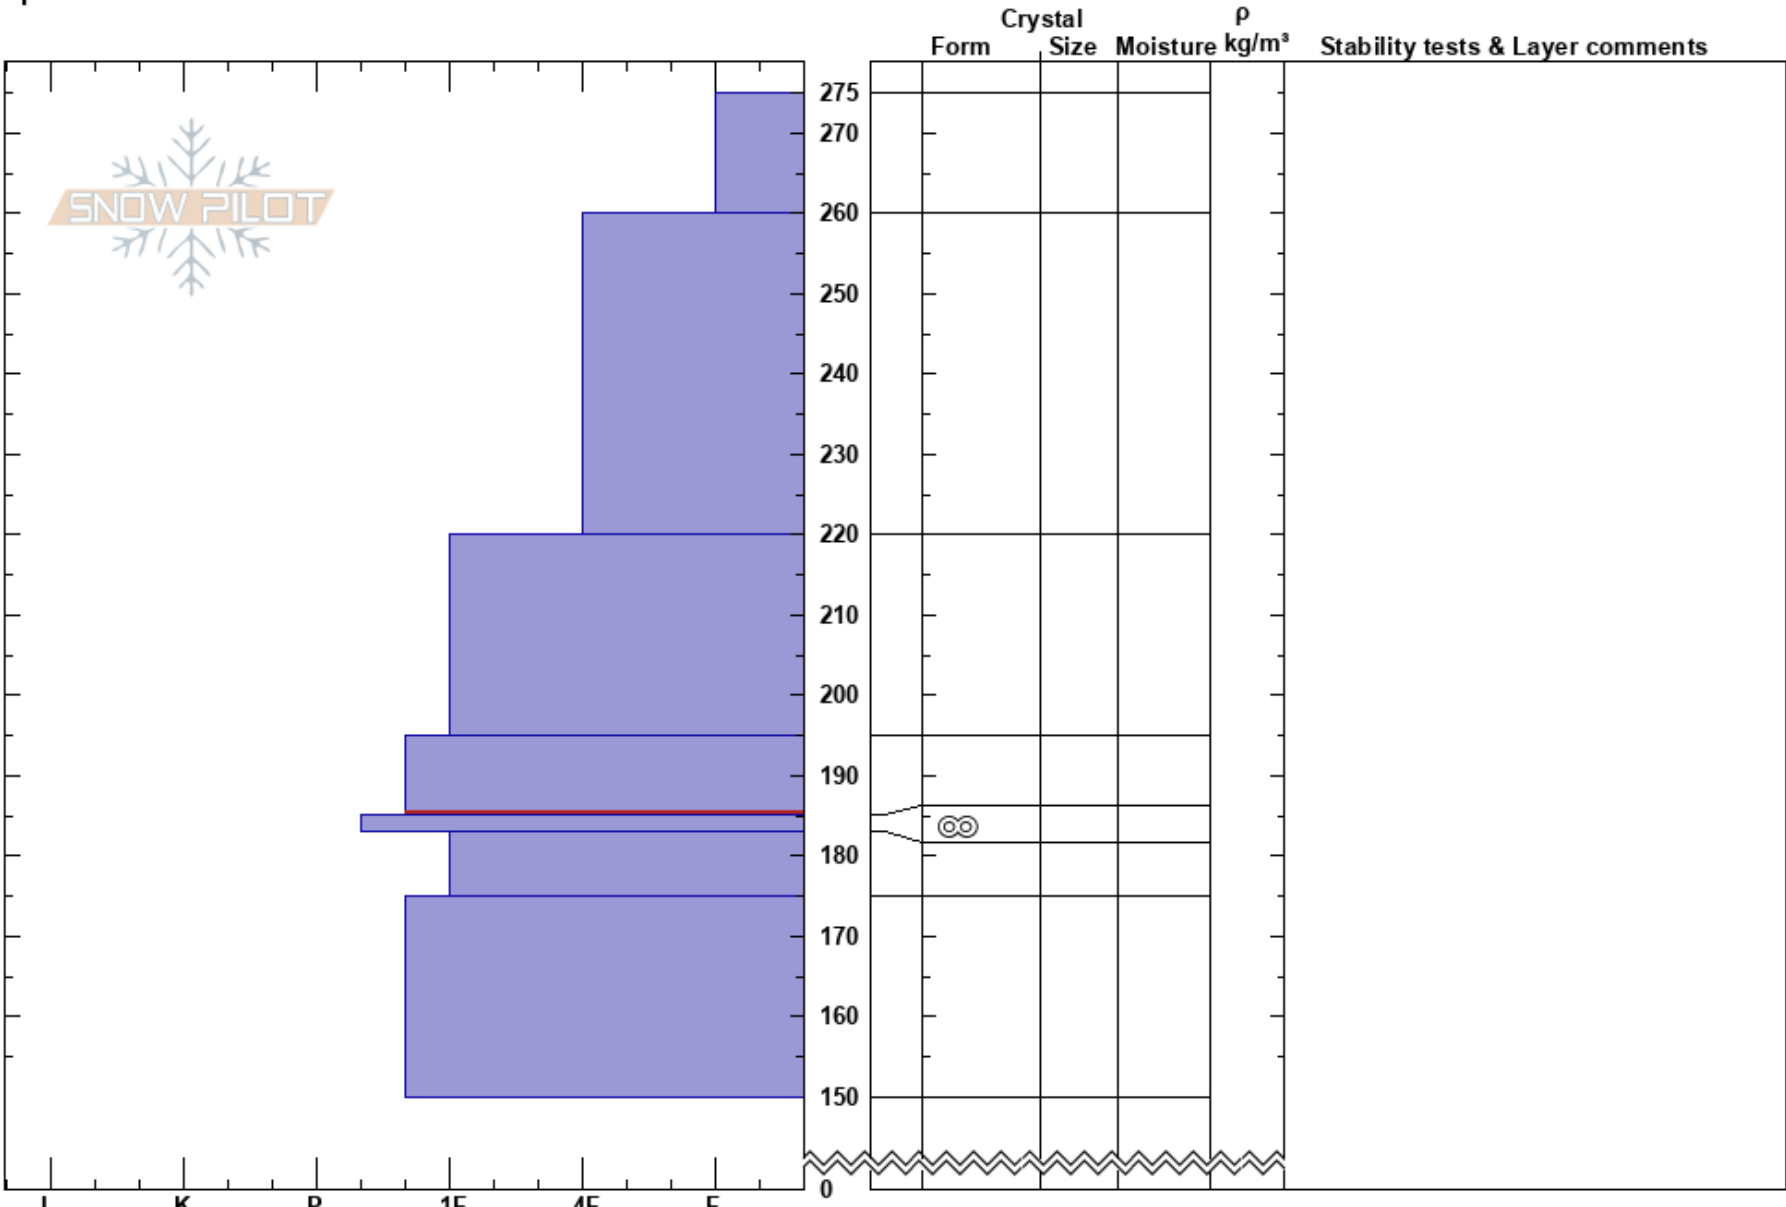

S Face Scotch Bonnet
 Cooke City
 MT
 Elevation: 9731 ft
 Aspect: 180°
 Specifics:

Shannon Regan
 02/23/2023 - 2:00pm
 Co-ord:
 Slope Angle:
 Wind Loading:

Stability:
 Air Temperature: -7°C
 Sky Cover: FEW
 Precipitation: NO
 Wind: N Light Breeze

HS:275
 Layer Notes:
 195-185cm: Problematic layer

Notes: HST 80cm, measured 4.5" SWE from storm snow