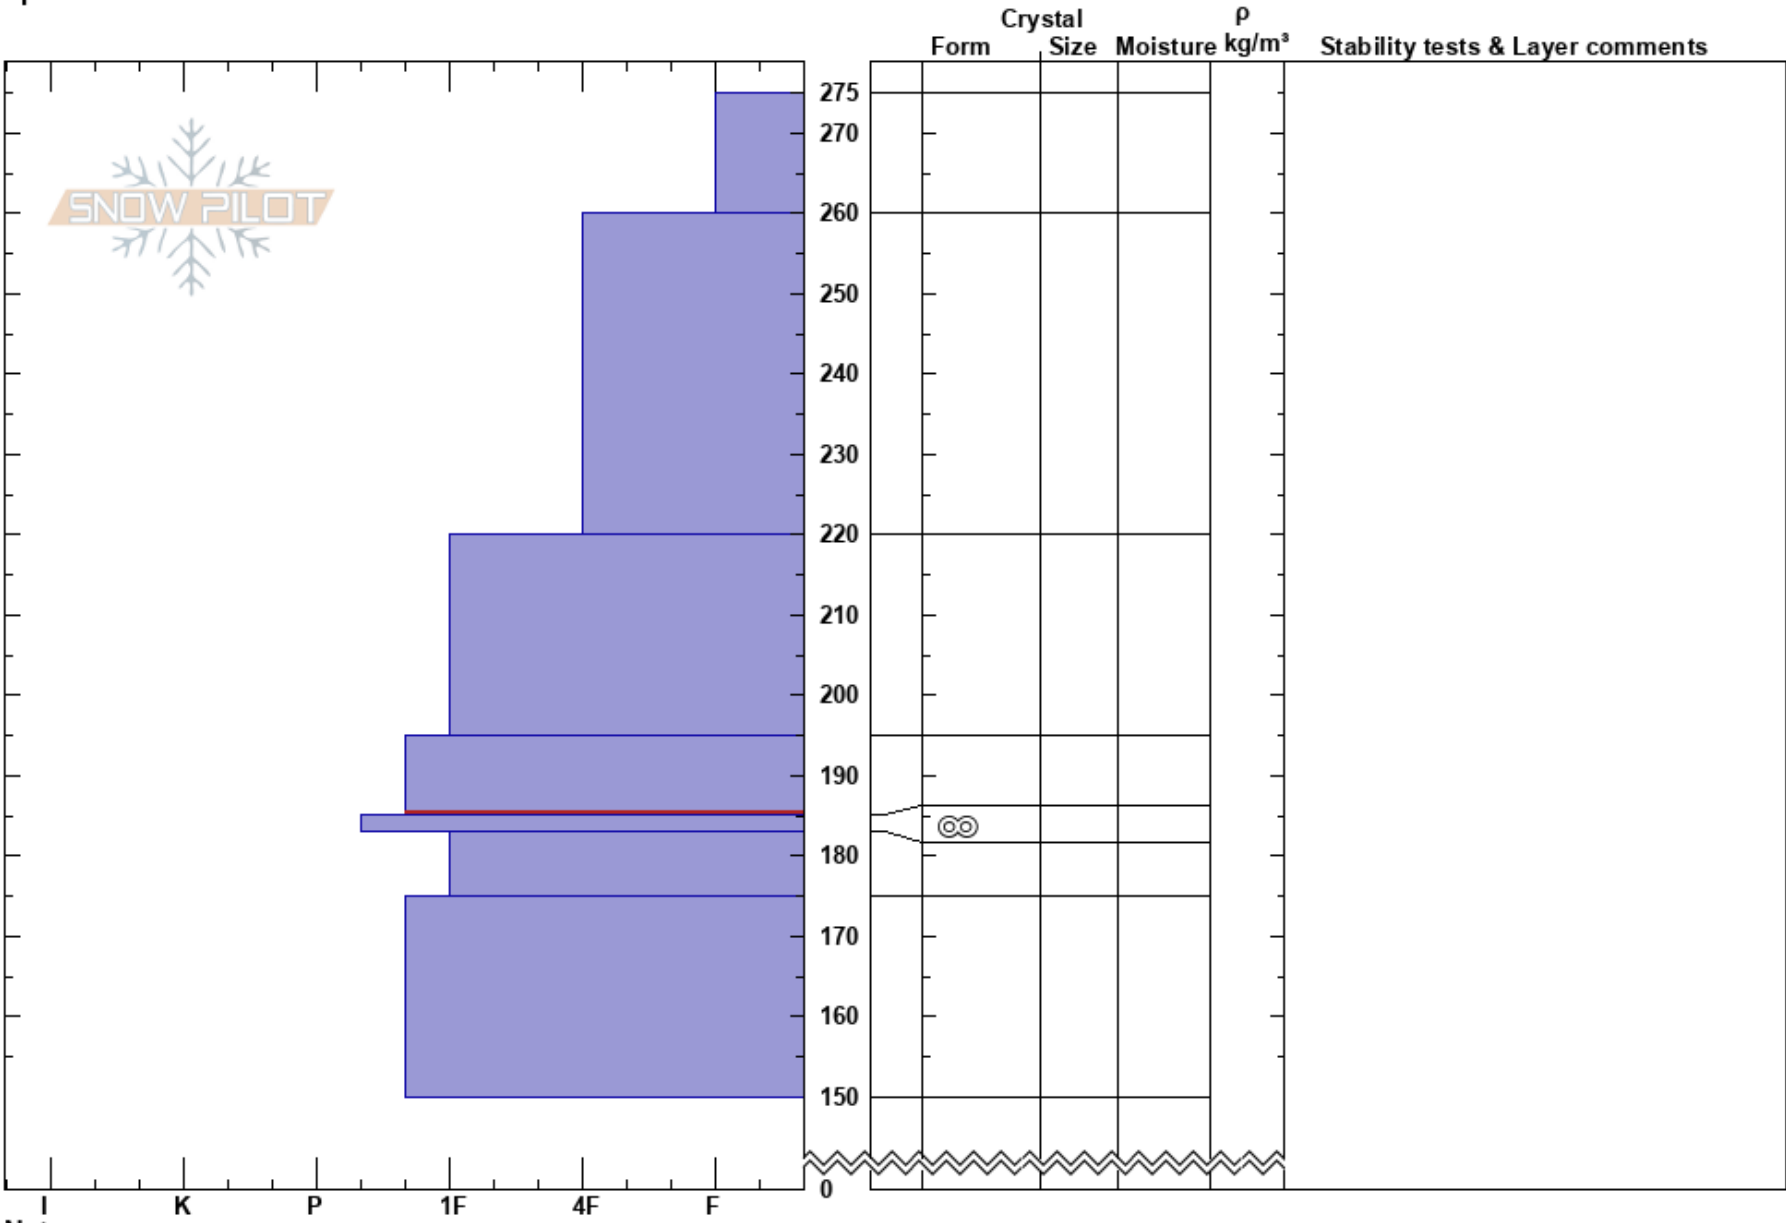

S Face Scotch Bonnet
 Cooke City
 MT
 Elevation: 9731 ft
 Aspect: 180°
 Specifics:

Shannon Regan
 02/23/2023 - 2:00pm
 Co-ord:
 Slope Angle:
 Wind Loading:

Stability:
 Air Temperature: -7°C
 Sky Cover: FEW
 Precipitation: NO
 Wind: N Light Breeze

HS:275

Layer Notes:
 195-185cm: Problematic layer

Notes: HST 80cm, measured 4.5" SWE from storm snow