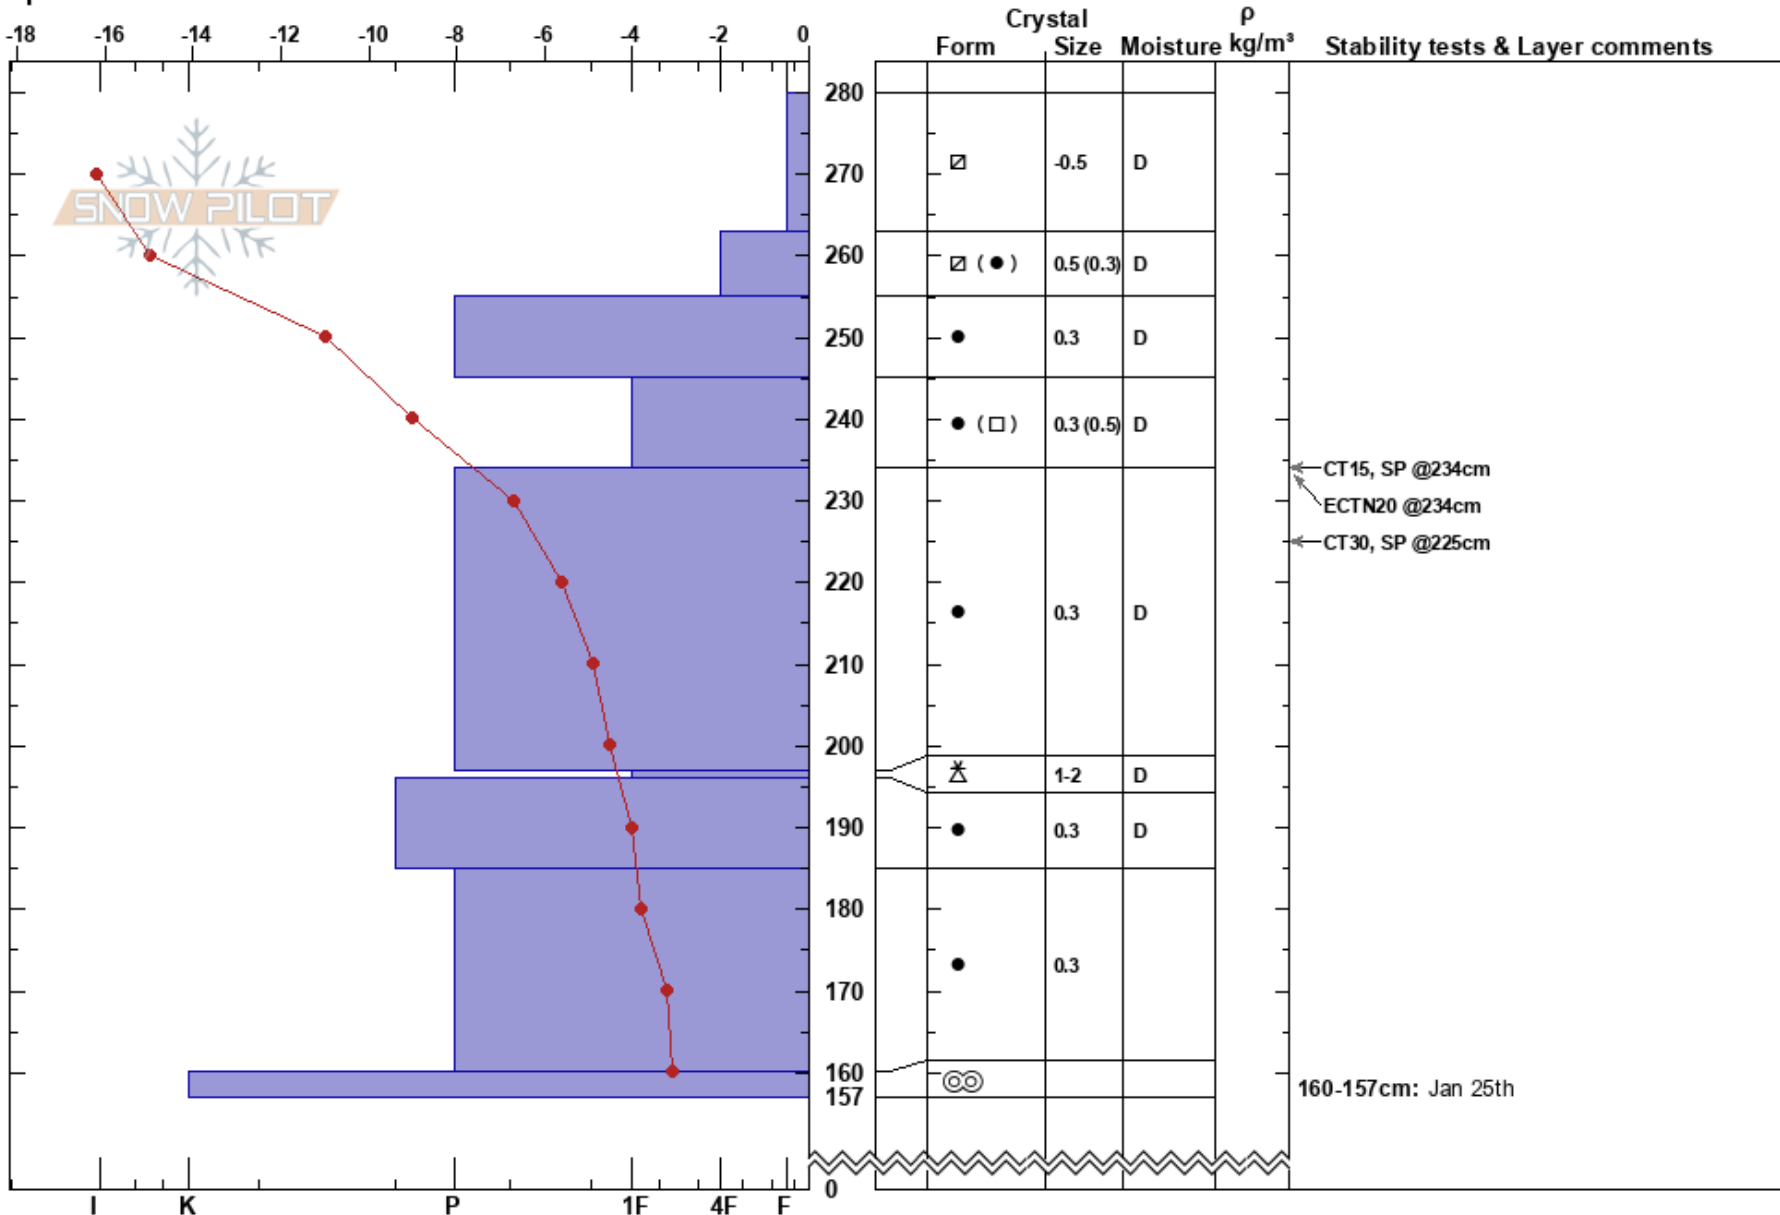

Street dreams
 Skeena
 BC
 Elevation: 1550 m
 Aspect: SE
 Specifics:

Sara Orgué Vila
 23/02/2023 - 11:15
 Co-ord:
 Slope Angle: 10°
 Wind Loading: no

Stability:
 Air Temperature: -20.2°C PF: 50
 Sky Cover: FEW
 Precipitation: NO
 Wind: E Light Breeze

HS:280

160-157cm: Jan 25th

Notes: Clearing at TL, scattered trees, wind sheltered.