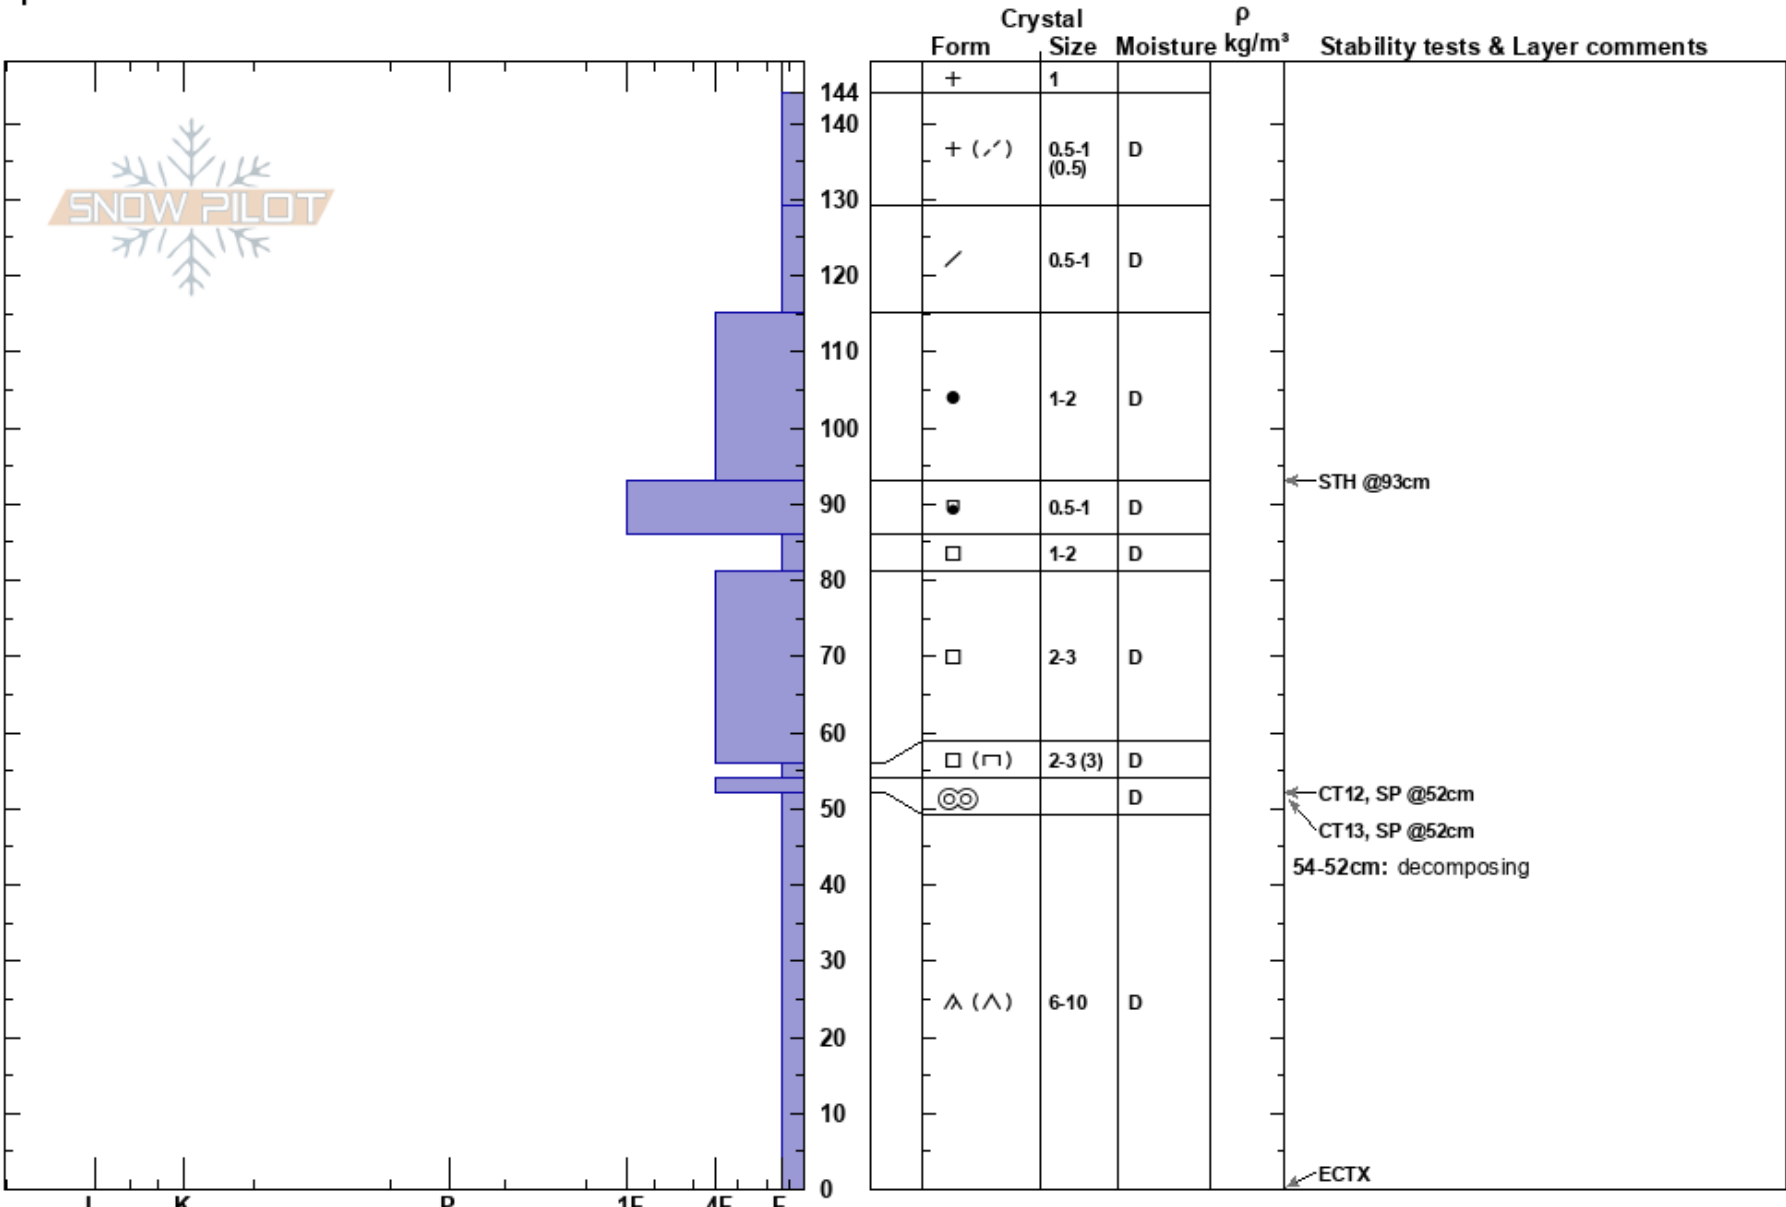

NW NTL near Uneva
 Gore Range
 CO
Elevation: 11433 ft
Aspect: NW
Specifics:

Drew Gibson
 02/23/2023 - 2:00pm
Co-ord: 39.55027N, -106.20554W
Slope Angle: 25°
Wind Loading: no

Stability:
Air Temperature: HS: 144
 54-52cm: decomposing
Sky Cover: OVC
Precipitation: S-1
Wind: W Light Breeze

Notes: ECT failed on 31 taps at 52cm sudden planar.