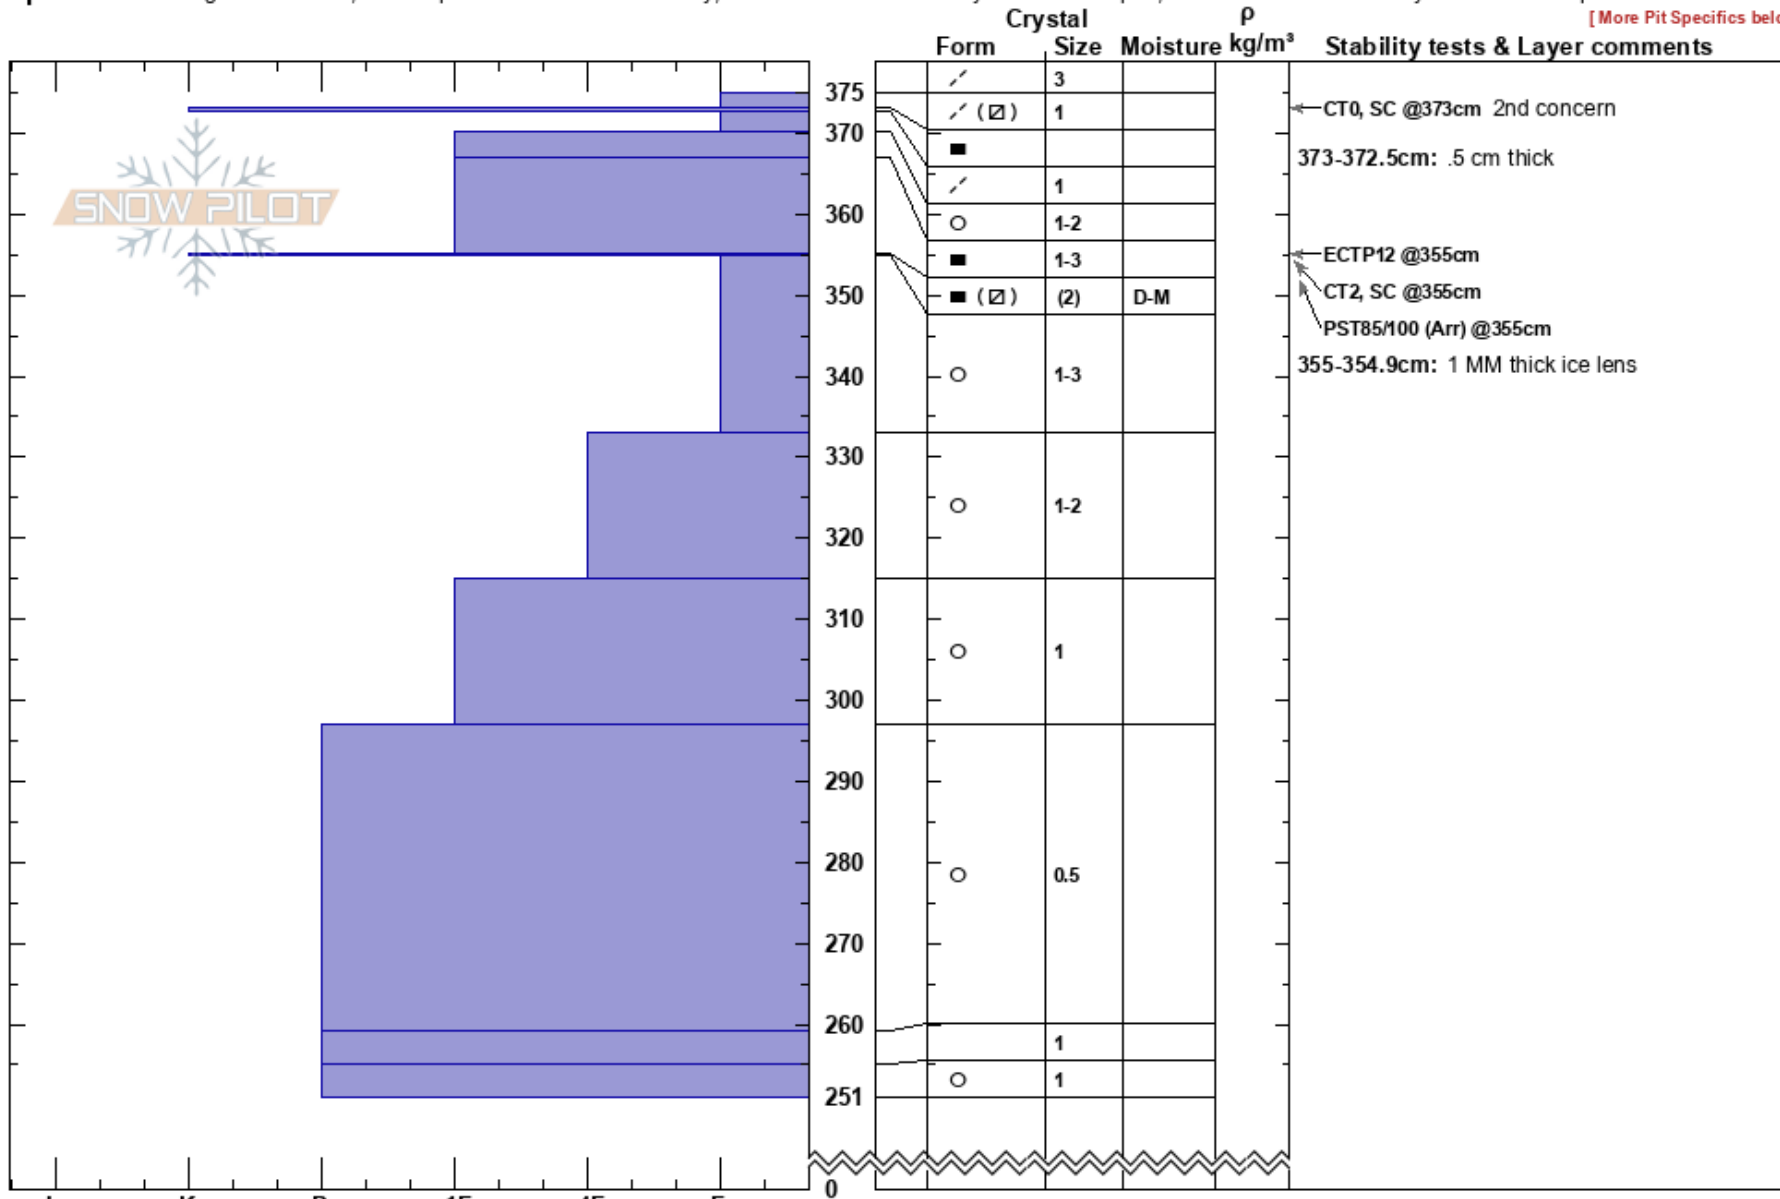

East Chute Facet Hunt  
 Eaglecrest  
 AK  
 Elevation: 2580 ft  
 Aspect: N

Mattheus Tempel  
 02/23/2023 - 10:00am  
 Co-ord: 58.25702N, -134.50128W  
 Slope Angle: 30°  
 Wind Loading: previous

Stability:  
 Air Temperature: -14°C  
 Sky Cover: CLR  
 Precipitation: NO  
 Wind: NE Light Breeze

HS:375  
 PF: 20  
 PS: 5  
 Layer Notes:  
 373-372.5cm: .5 cm thick  
 355-354.9cm: 1 MM thick ice lens  
 355-354.9cm: Problematic layer

Specifics: Pit dug in a Ski Area; Pit is representative of backcountry; Recent avalanche activity on similar slopes; Recent avalanche activity on different slopes

[ More Pit Specifics below ]

Notes: Objective was to look for facets. Found at surface and about 20 cm down below a thin freezing rain crust from 2/18/23 Additional Pit Specifics: We skied slope