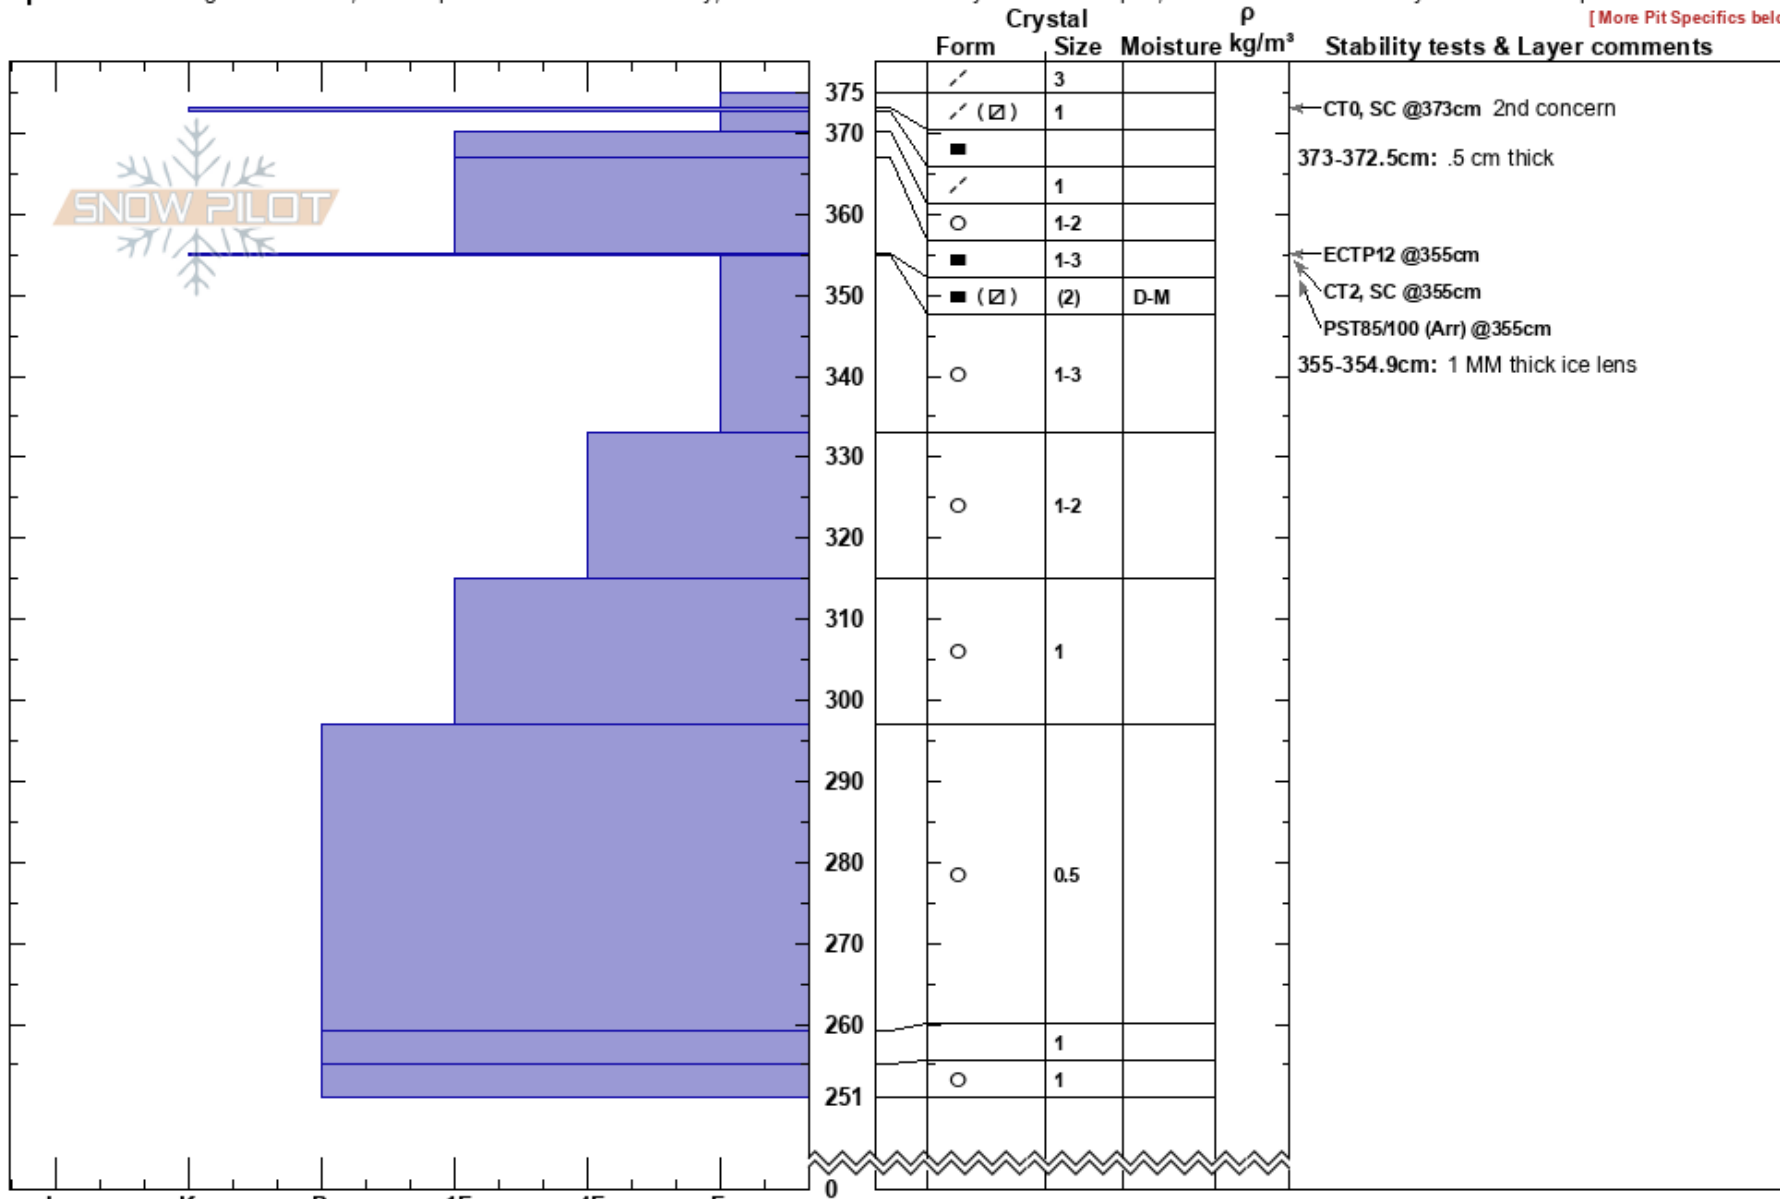

East Chute Facet Hunt
 Eaglecrest
 AK
 Elevation: 2580 ft
 Aspect: N

Mattheus Tempel
 02/23/2023 - 10:00am
 Co-ord: 58.25702N, -134.50128W
 Slope Angle: 30°
 Wind Loading: previous

Stability:
 Air Temperature: -14°C
 Sky Cover: CLR
 Precipitation: NO
 Wind: NE Light Breeze

HS:375
 PF: 20
 PS: 5
 Layer Notes:
 373-372.5cm: .5 cm thick
 355-354.9cm: 1 MM thick ice lens
 355-354.9cm: Problematic layer

Specifics: Pit dug in a Ski Area; Pit is representative of backcountry; Recent avalanche activity on similar slopes; Recent avalanche activity on different slopes

[More Pit Specifics below]

Notes: Objective was to look for facets. Found at surface and about 20 cm down below a thin freezing rain crust from 2/18/23
 Additional Pit Specifics: We skied slope