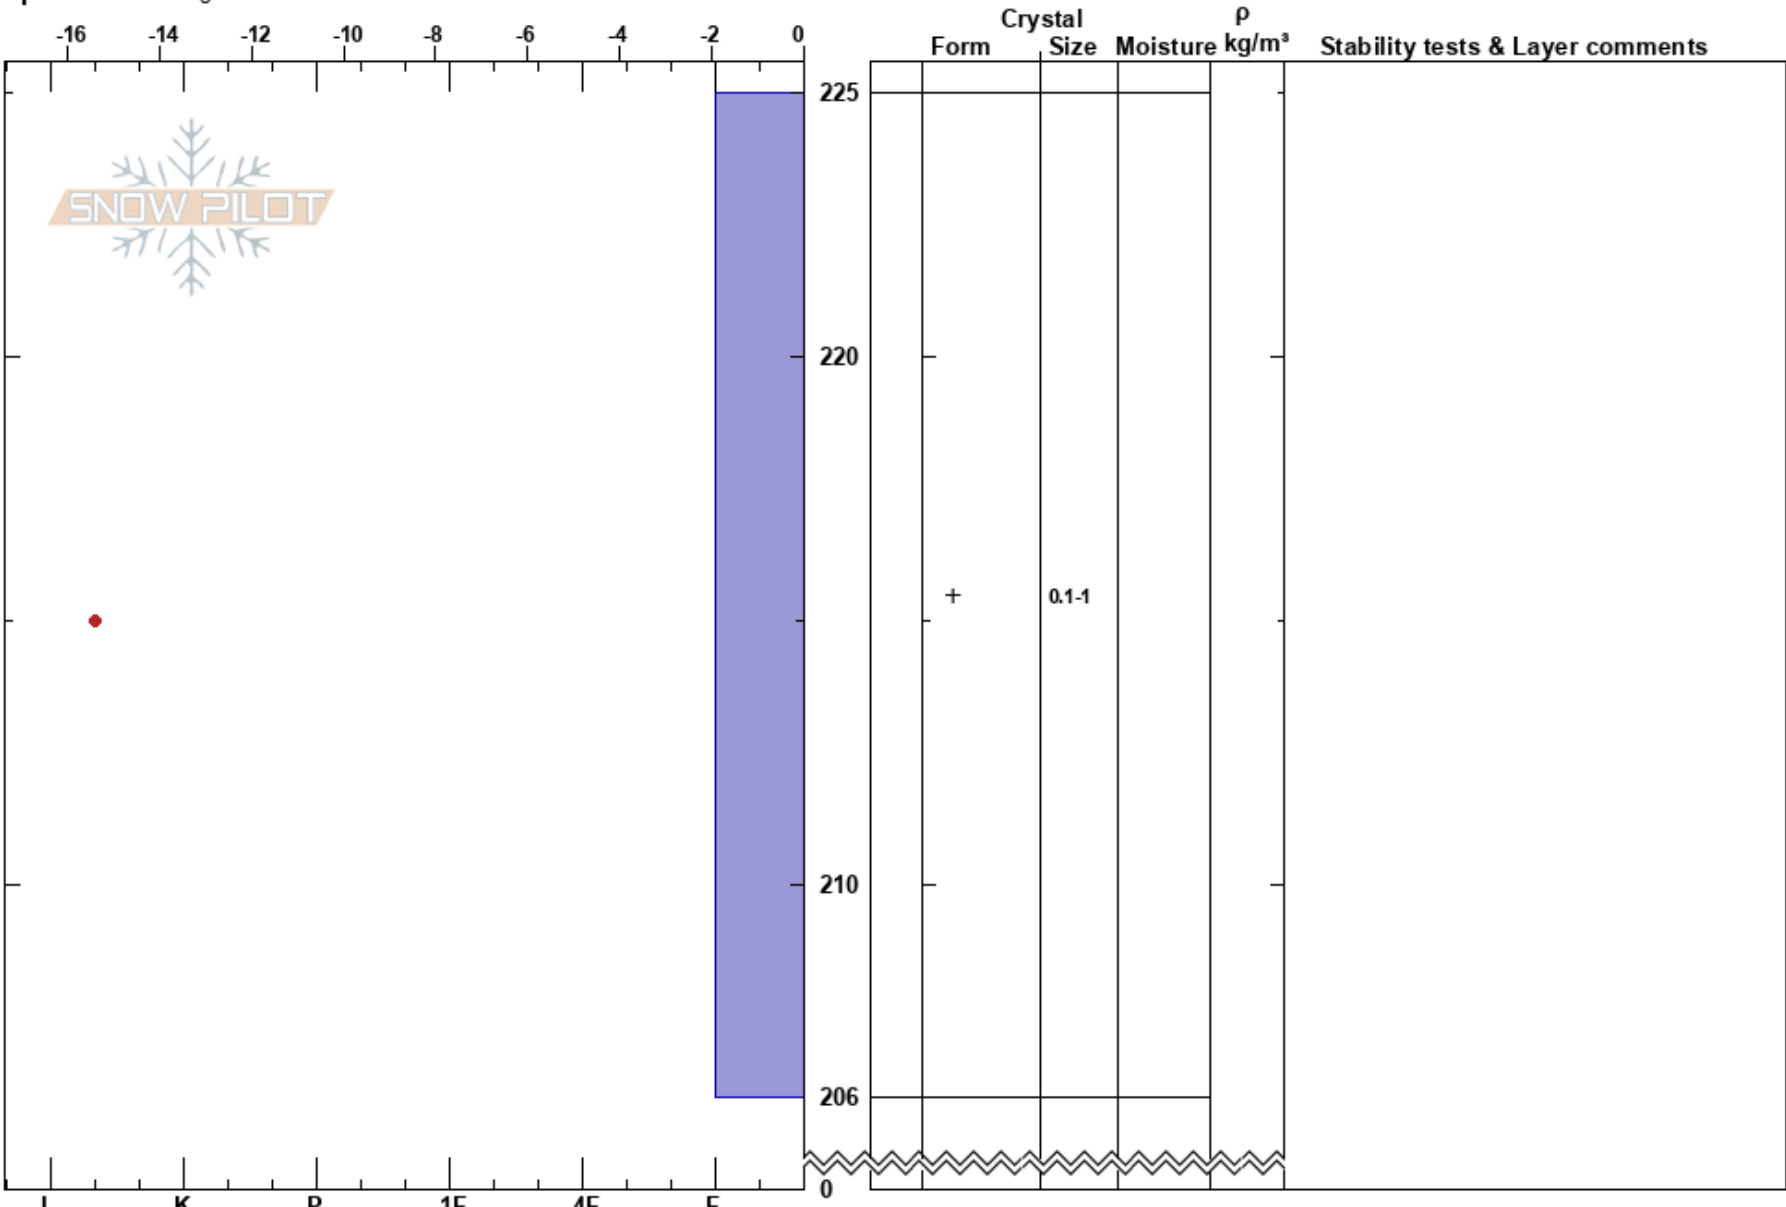

Crystal Full Pit
 Cariboo BC
 Elevation: 2080 m
 Aspect:
 Specifics: Pit dug in a Ski Area

Scott Stacey
 23/02/2023 - 13:33
 Co-ord:
 Slope Angle: 0°
 Wind Loading:

Stability:
 Air Temperature: -19.2°C
 Sky Cover: SCT
 Precipitation: NO
 Wind: Calm

HS:225 Layer Notes:

Notes: Rounds in upper snowpack showing signs of faceting with temperature gradient.
 Facets down 56 starting to round