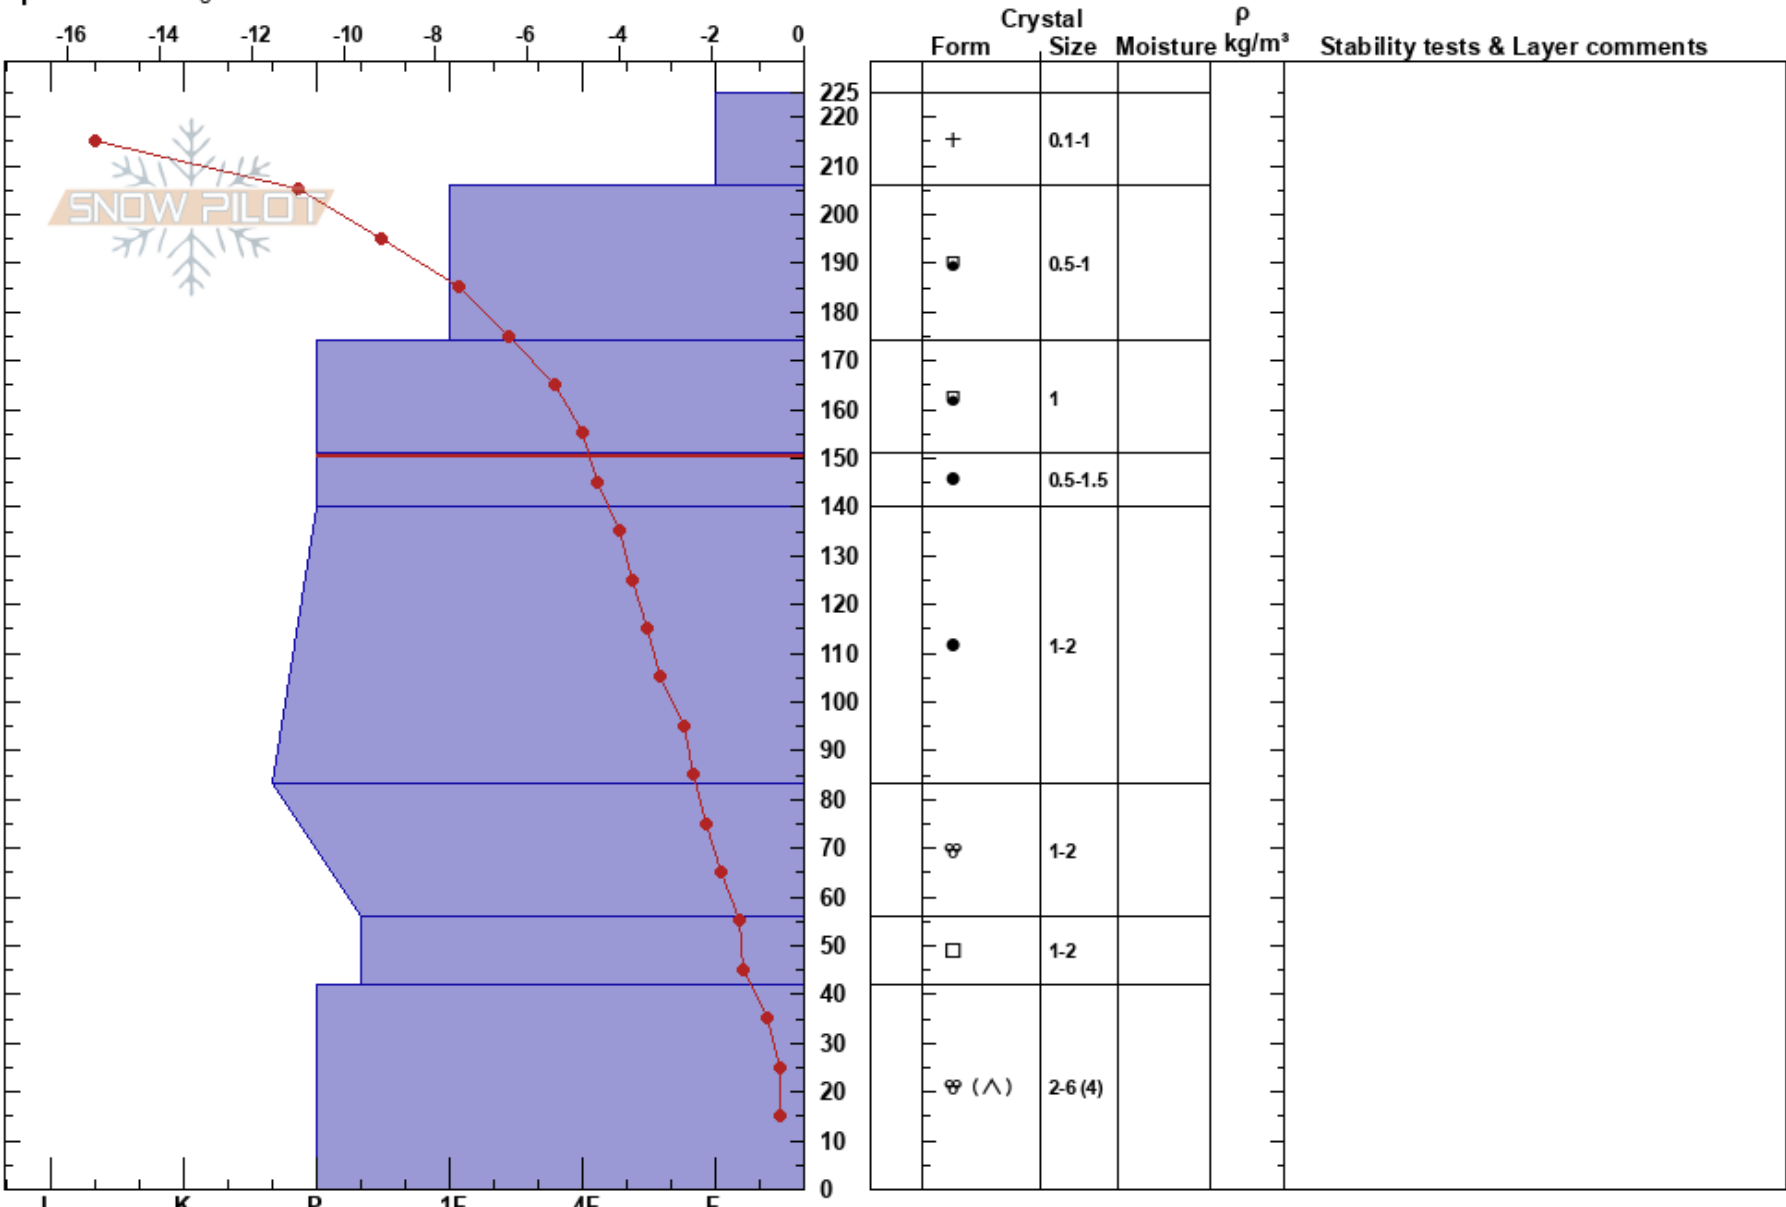

Crystal Full Pit
 Cariboo
 BC
 Elevation: 2080 m
 Aspect:
 Specifics: Pit dug in a Ski Area

Scott Stacey
 23/02/2023 - 13:33
 Co-ord:
 Slope Angle: 0°
 Wind Loading:

Stability: **HS:225**
 Air Temperature: -19.2°C
 Sky Cover: SCT
 Precipitation: NO
 Wind: Calm
 Layer Notes: 151-140cm: Problematic layer

Notes: Rounds in upper snowpack showing signs of faceting with temperature gradient.
 Facets down 56 starting to round