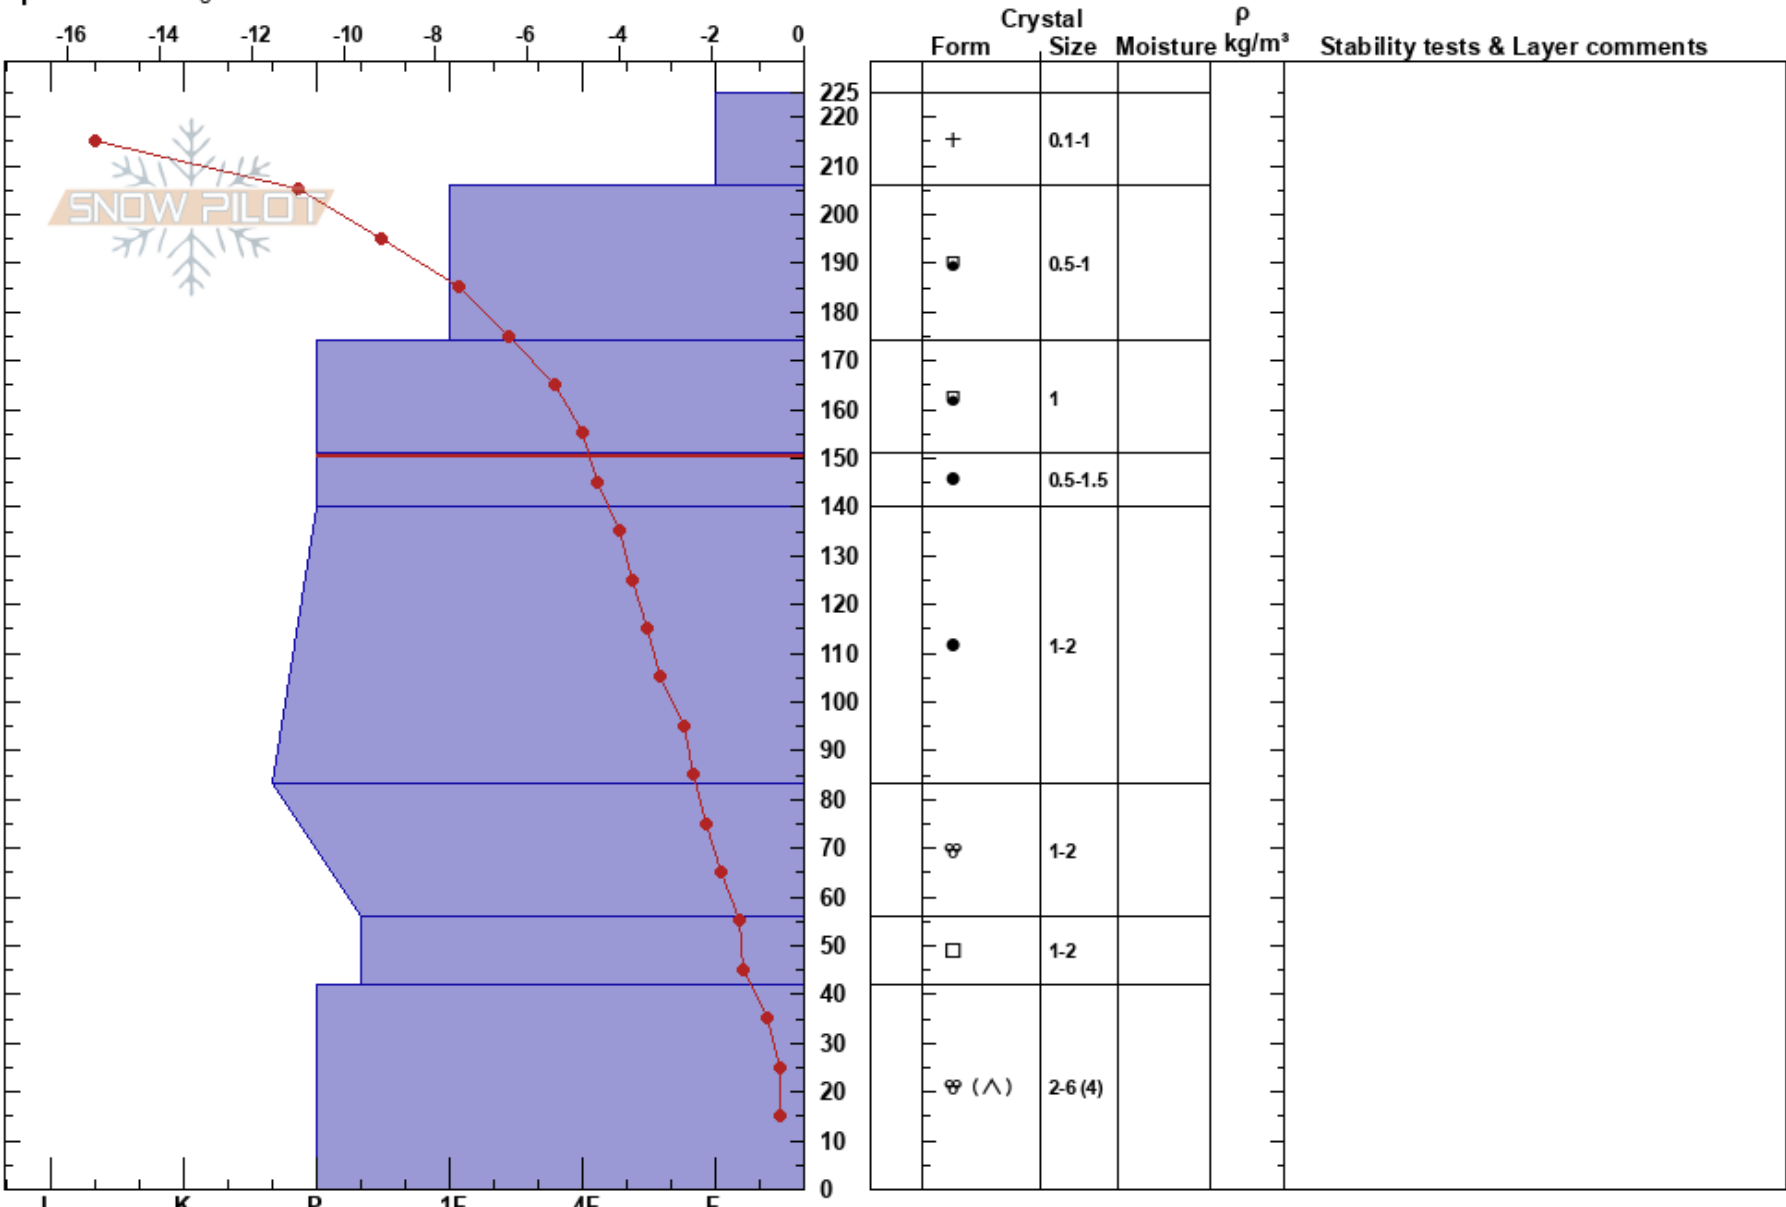

Crystal Full Pit  
 Cariboo  
 BC  
 Elevation: 2080 m  
 Aspect:  
 Specifics: Pit dug in a Ski Area

Scott Stacey  
 23/02/2023 - 13:33  
 Co-ord:  
 Slope Angle: 0°  
 Wind Loading:

Stability: **HS:225**  
 Air Temperature: -19.2°C  
 Sky Cover: SCT  
 Precipitation: NO  
 Wind: Calm  
 Layer Notes: 151-140cm: Problematic layer

**Notes:** Rounds in upper snowpack showing signs of faceting with temperature gradient.  
 Facets down 56 starting to round