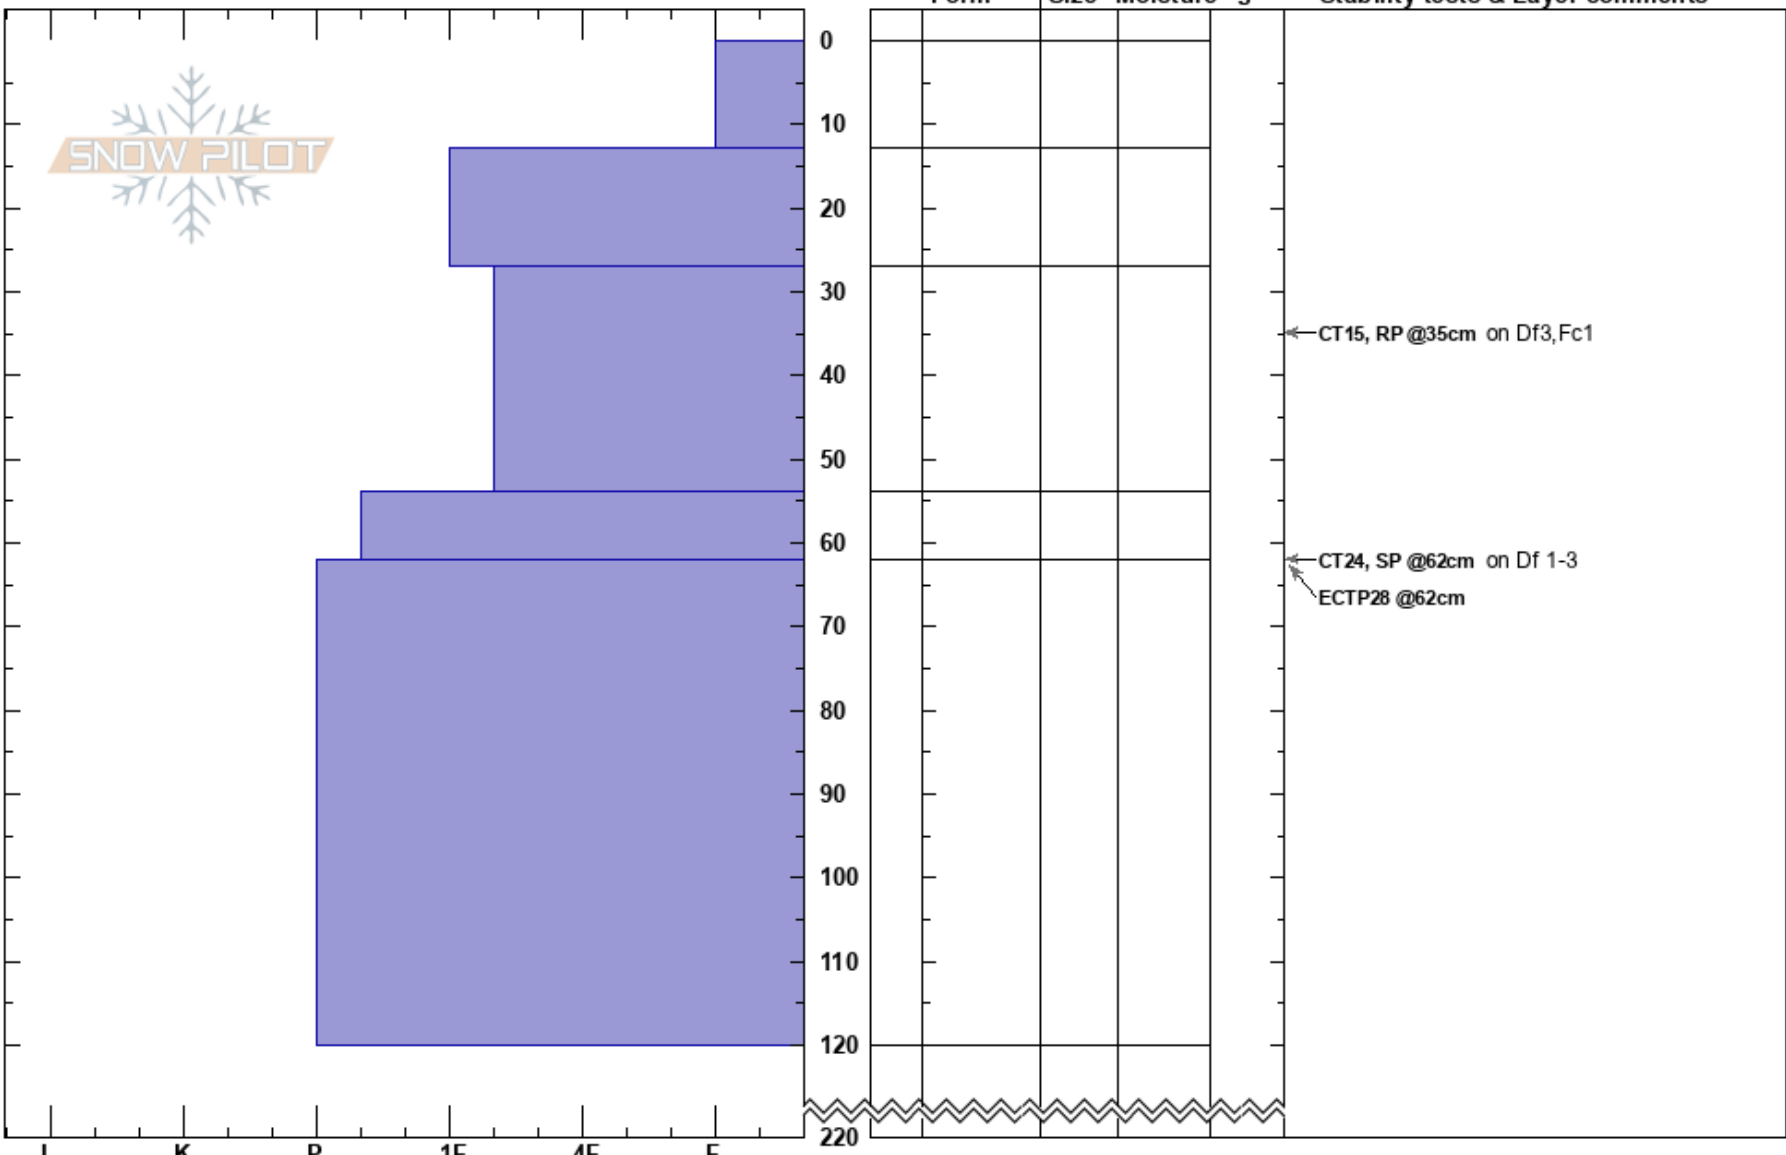

Cobra Bowl
 Monashee
 BC
 Elevation: 1775 m
 Aspect: N
 Specifics:

Mustang Powder
 23/02/2023 - 12:50
 Co-ord:
 Slope Angle: 31°
 Wind Loading:

Stability:
 Air Temperature: -18°C
 Sky Cover: FEW
 Precipitation: NO
 Wind:

HS:220

Layer Notes:

Notes: