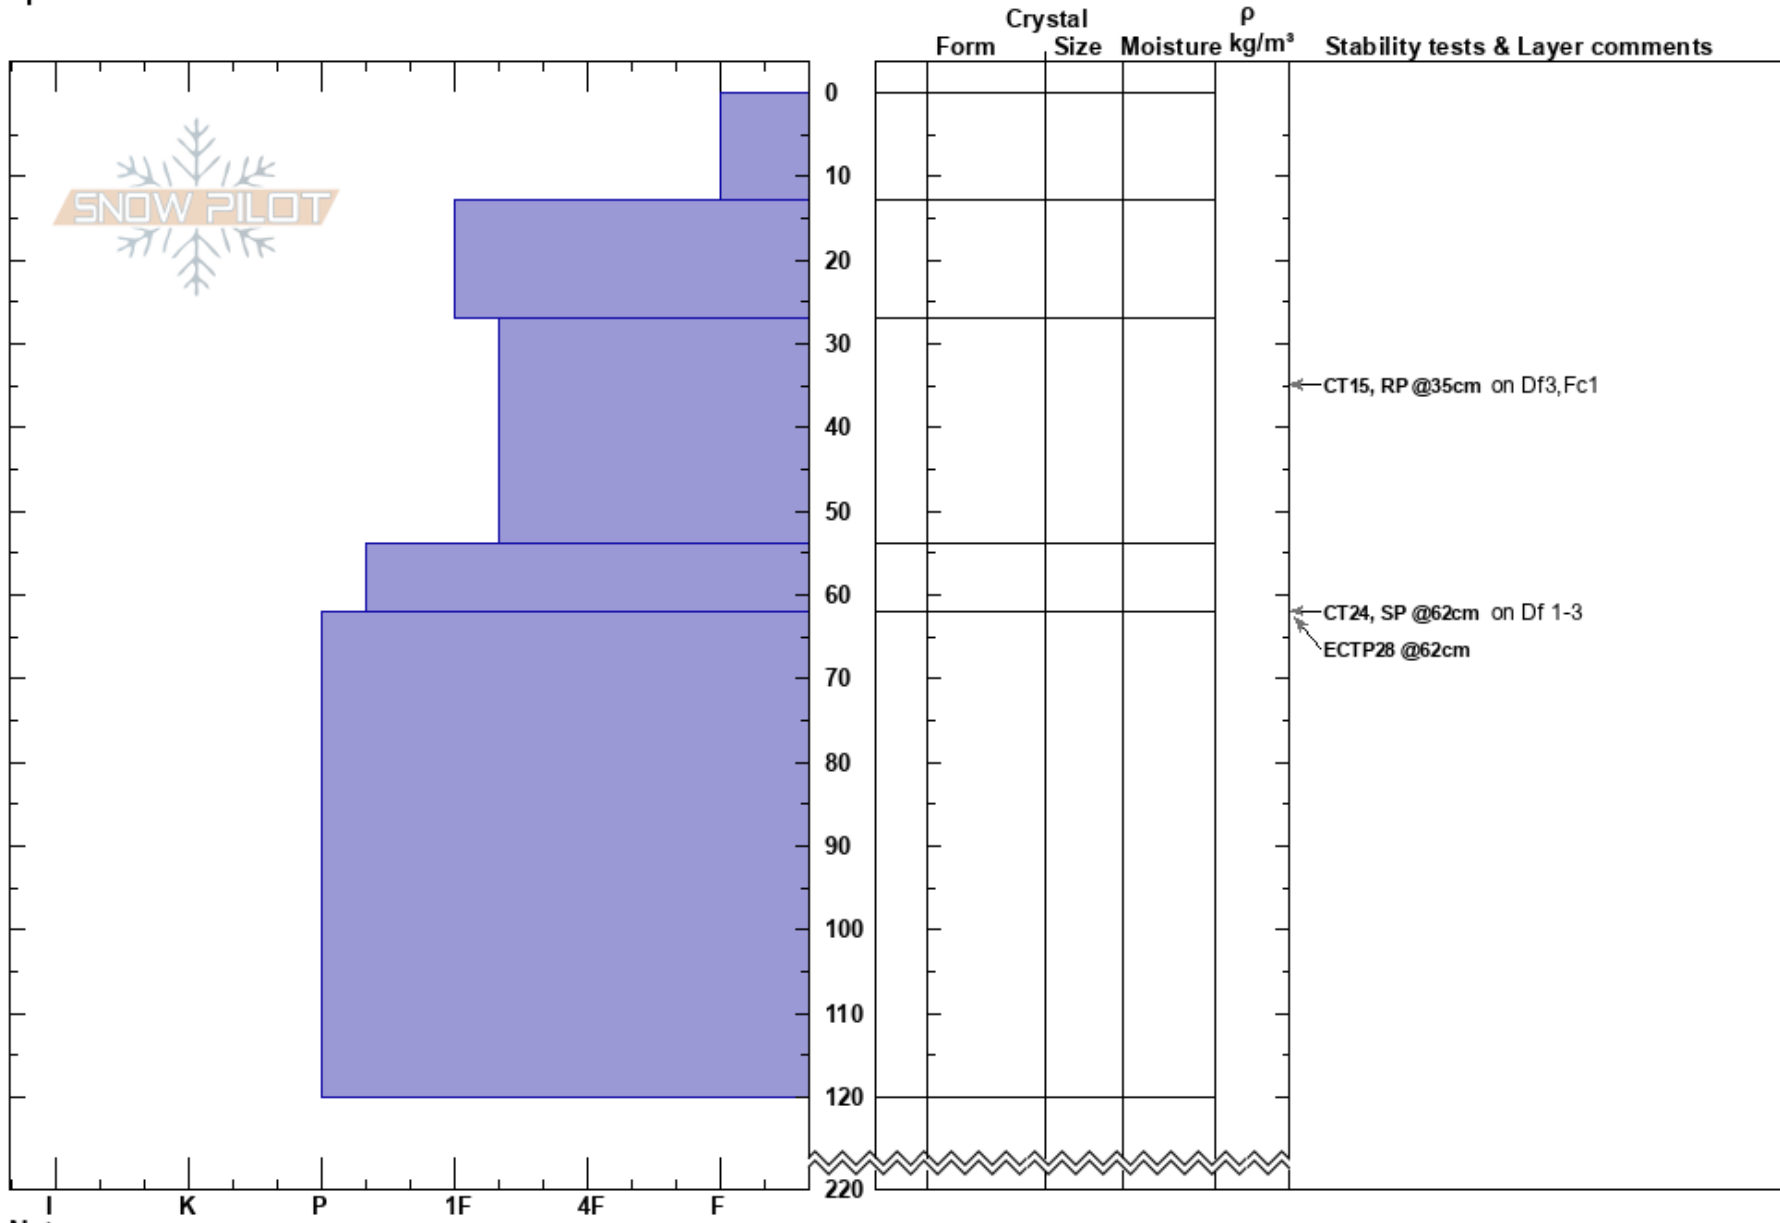

Cobra Bowl
 Monashee
 BC
 Elevation: 1775 m
 Aspect: N
 Specifics:

Mustang Powder
 23/02/2023 - 12:50
 Co-ord:
 Slope Angle: 31°
 Wind Loading:

Stability: **HS:220** **Layer Notes:**
 Air Temperature: -18°C
 Sky Cover: FEW
 Precipitation: NO
 Wind: