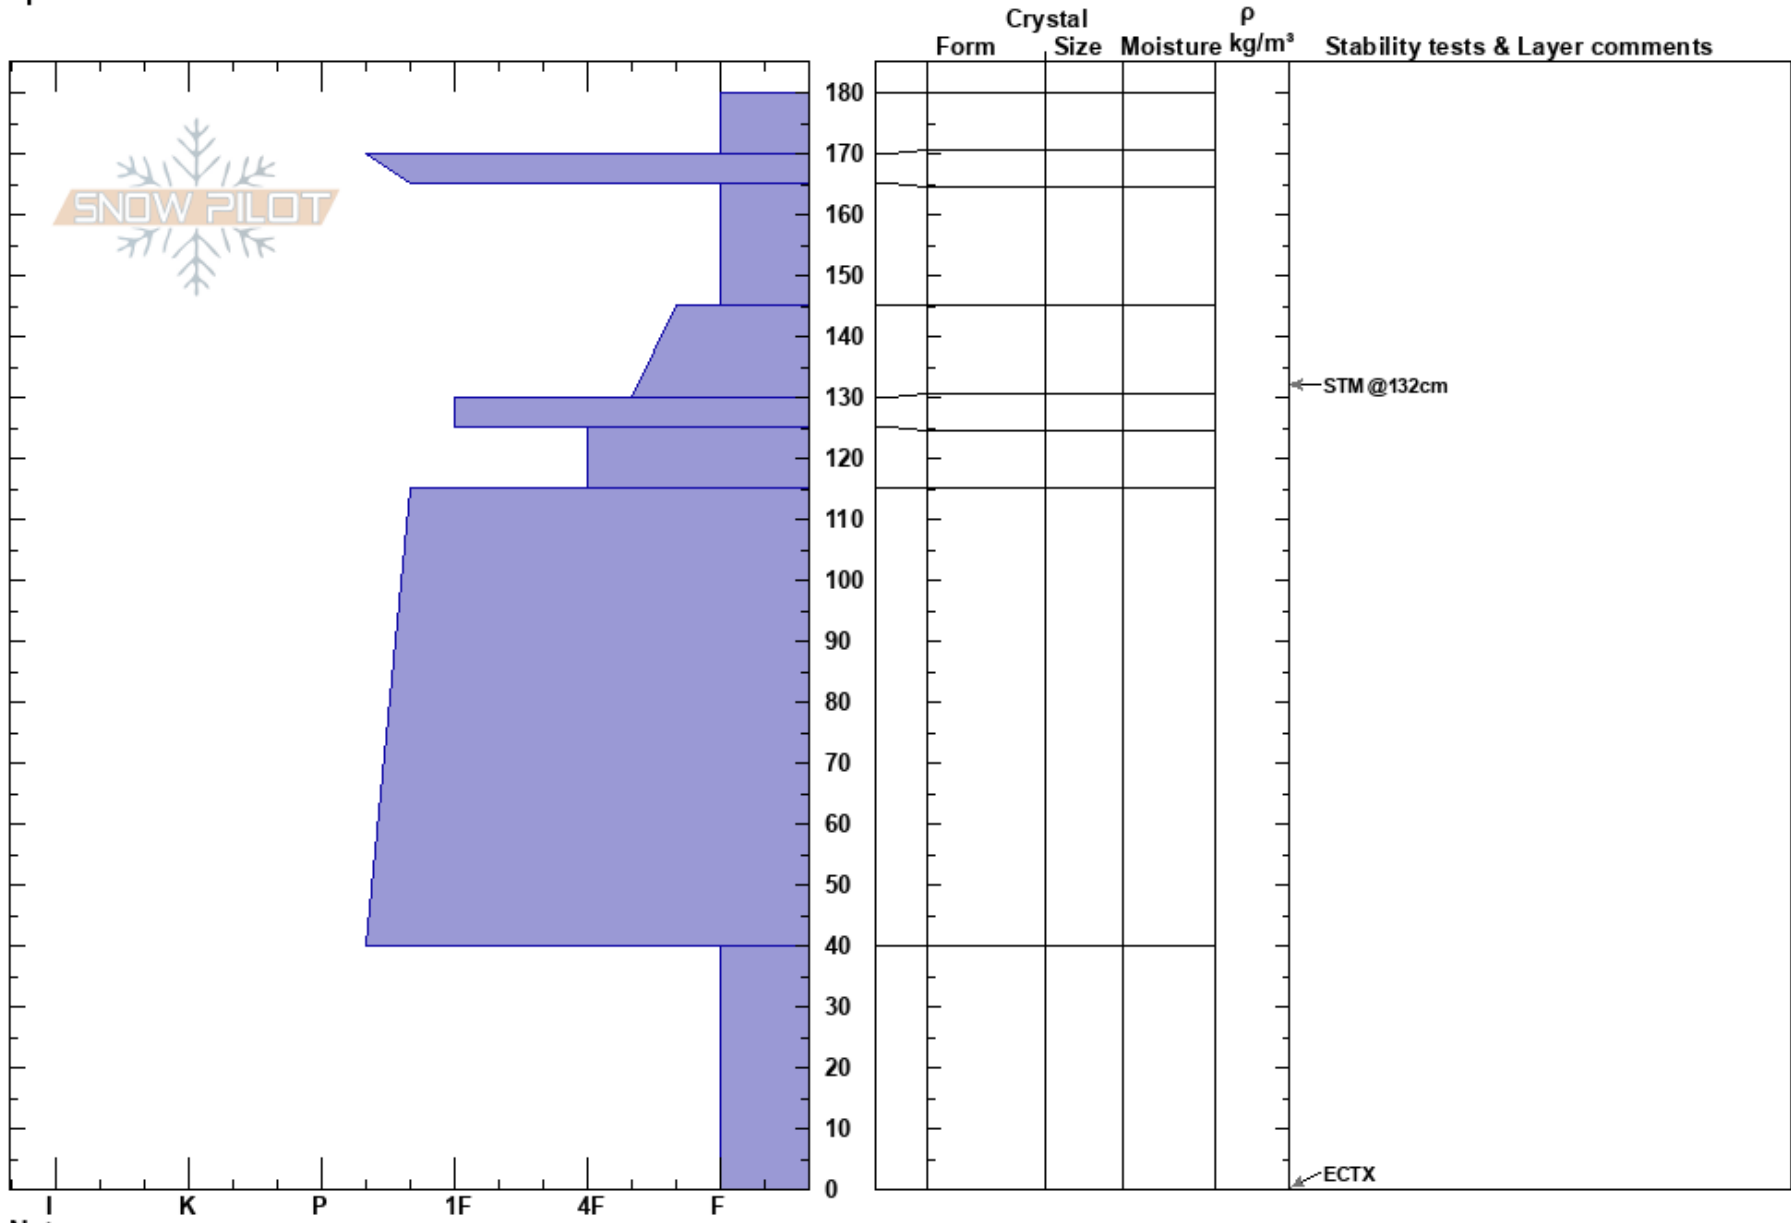

elk point plot  
 Soldier Mountains  
 ID  
 Elevation: 7800 ft  
 Aspect: N  
 Specifics:

cam fields  
 02/23/2023 - 8:15am  
 Co-ord:  
 Slope Angle: 0°  
 Wind Loading: no

Stability:  
 Air Temperature: -19°C  
 Sky Cover: OVC  
 Precipitation: S5  
 Wind: SE Calm

HS: 180  
 PF: 12  
 PS: 2  
 130-125cm: Problematic layer

Notes: