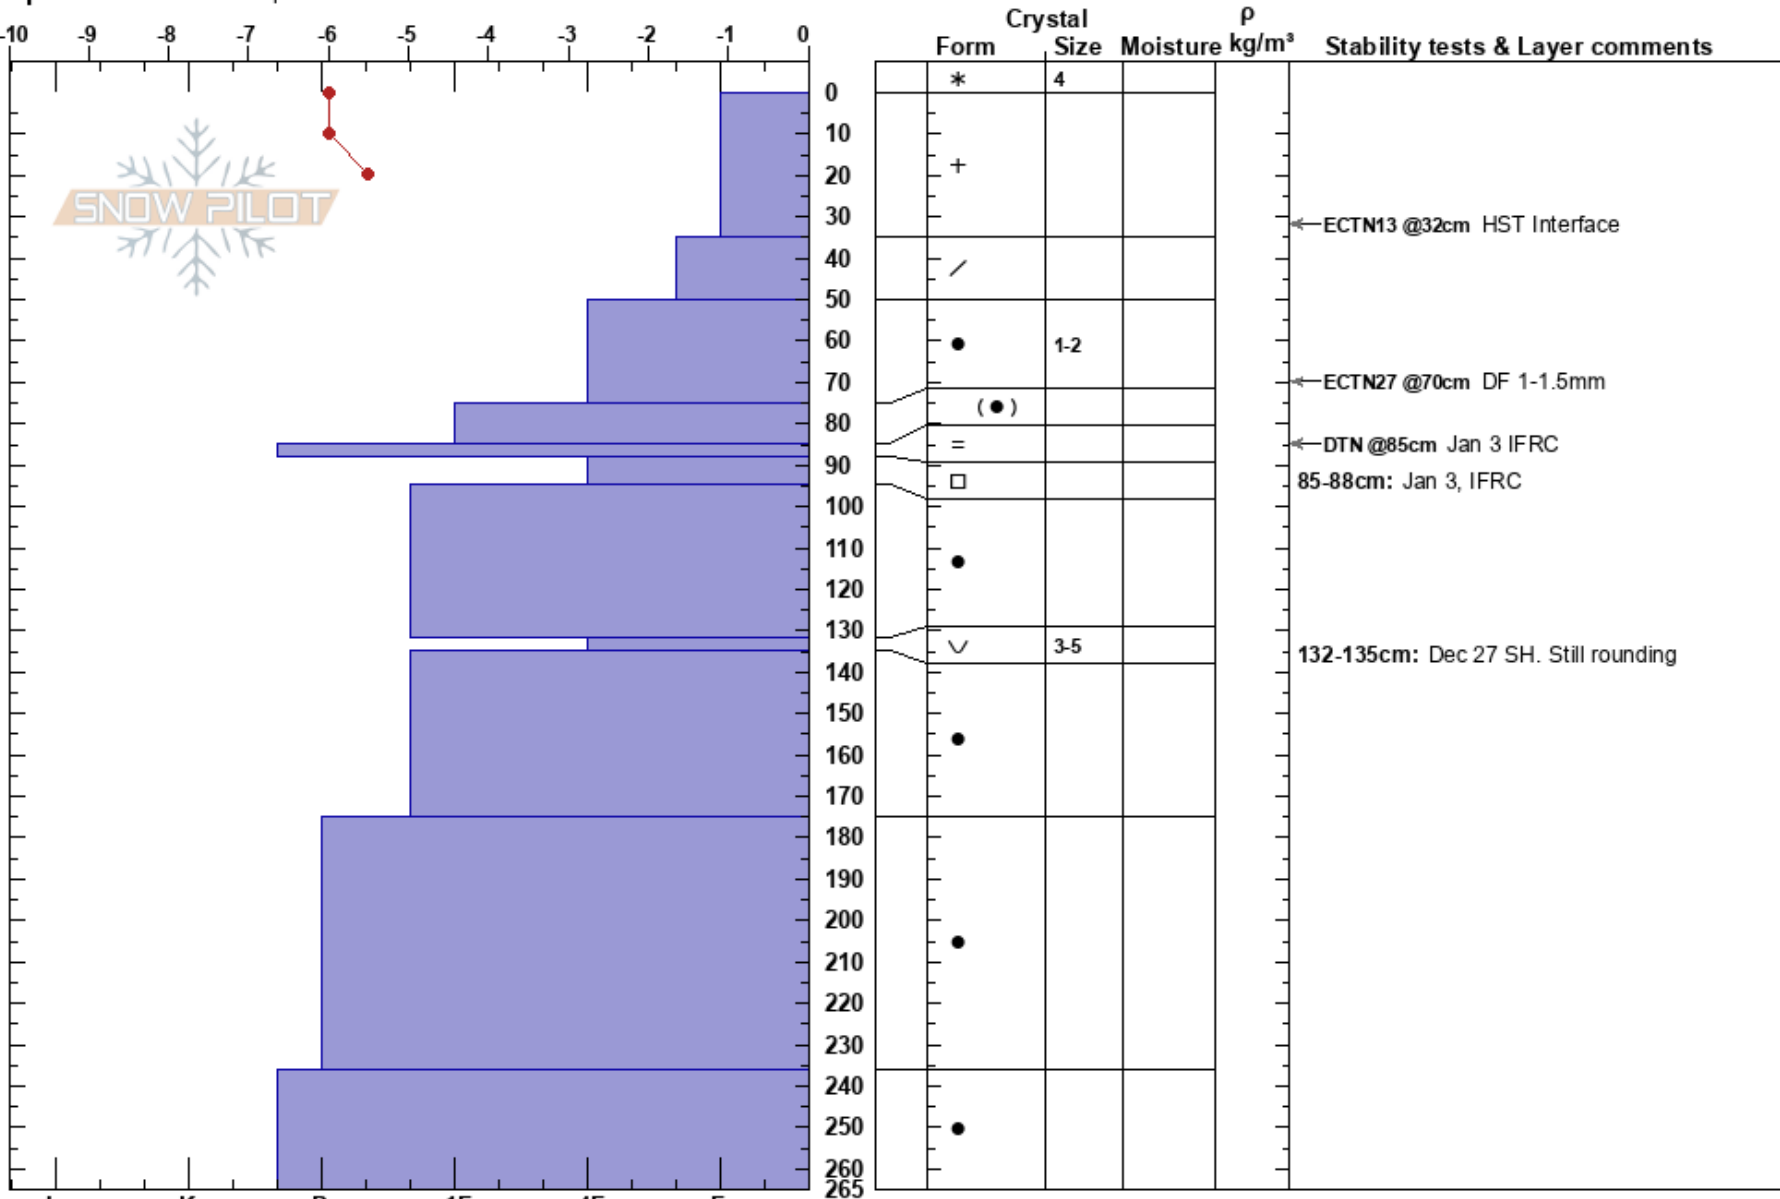

PF: 35

85-88cm: Jan 3, IFRC

BC

Co-ord: 50.05522N, -117.58740W

Sky Cover: OVC

132-135cm: Dec 27 SH. Still rounding

Elevation: 1960 m

Slope Angle: 45°

Precipitation: S-1

Aspect: N

Wind Loading:

Wind: Calm

Specifics: We skied slope

Notes: VMT Operation: Check weak layers and gather observations.