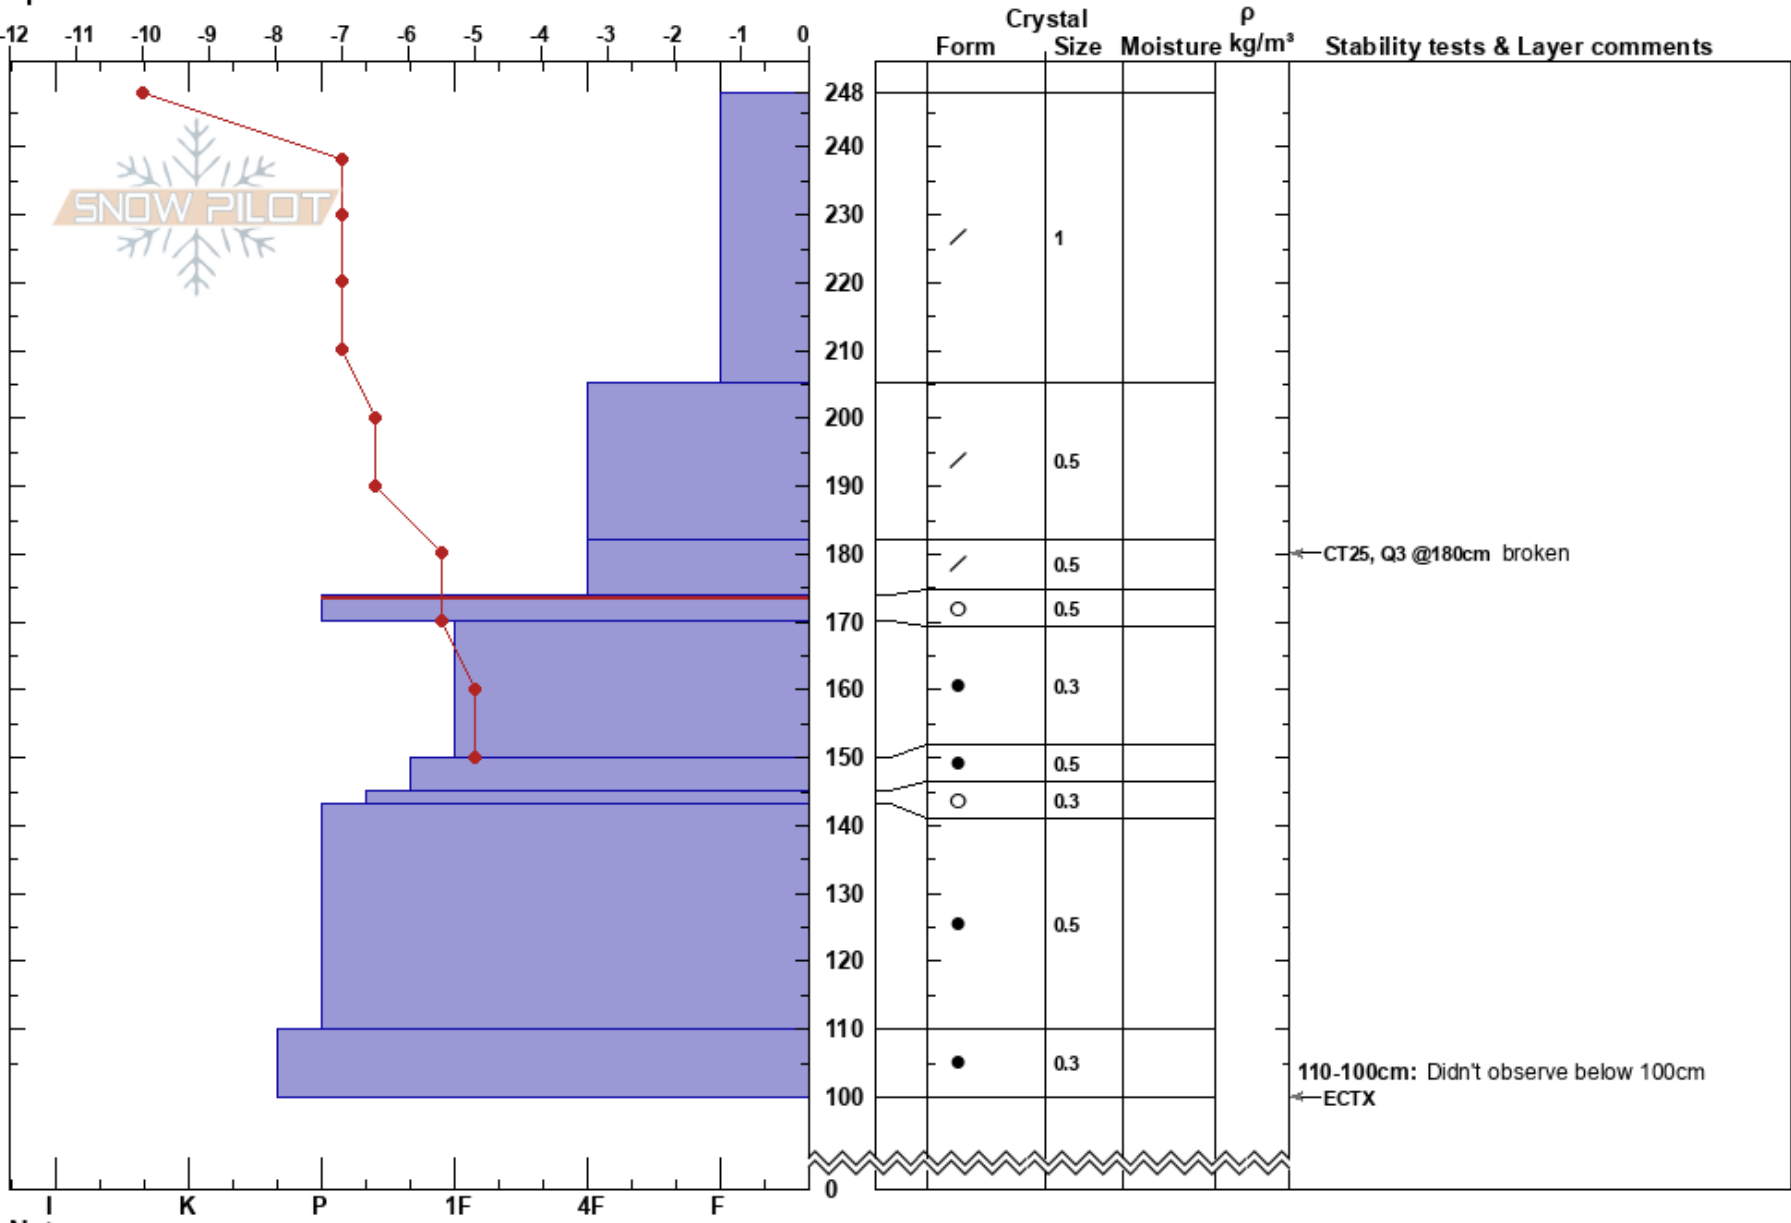

AAI Pro 1, PP3
 Wasatch Range
 UT
 Elevation: 8675 ft
 Aspect: W
 Specifics:

Mike Hattrup
 02/22/2023 - 11:30am
 Co-ord: 12T VL 47085 837
 Slope Angle: 20°
 Wind Loading: no

Stability: Fair
 Air Temperature: -10°C
 Sky Cover: OVC
 Precipitation: S-1
 Wind: NE Light Breeze
 HS:248
 PF: 75
 PS: 50
 174-170cm: Problematic layer
 110-100cm: Didn't observe below 100cm