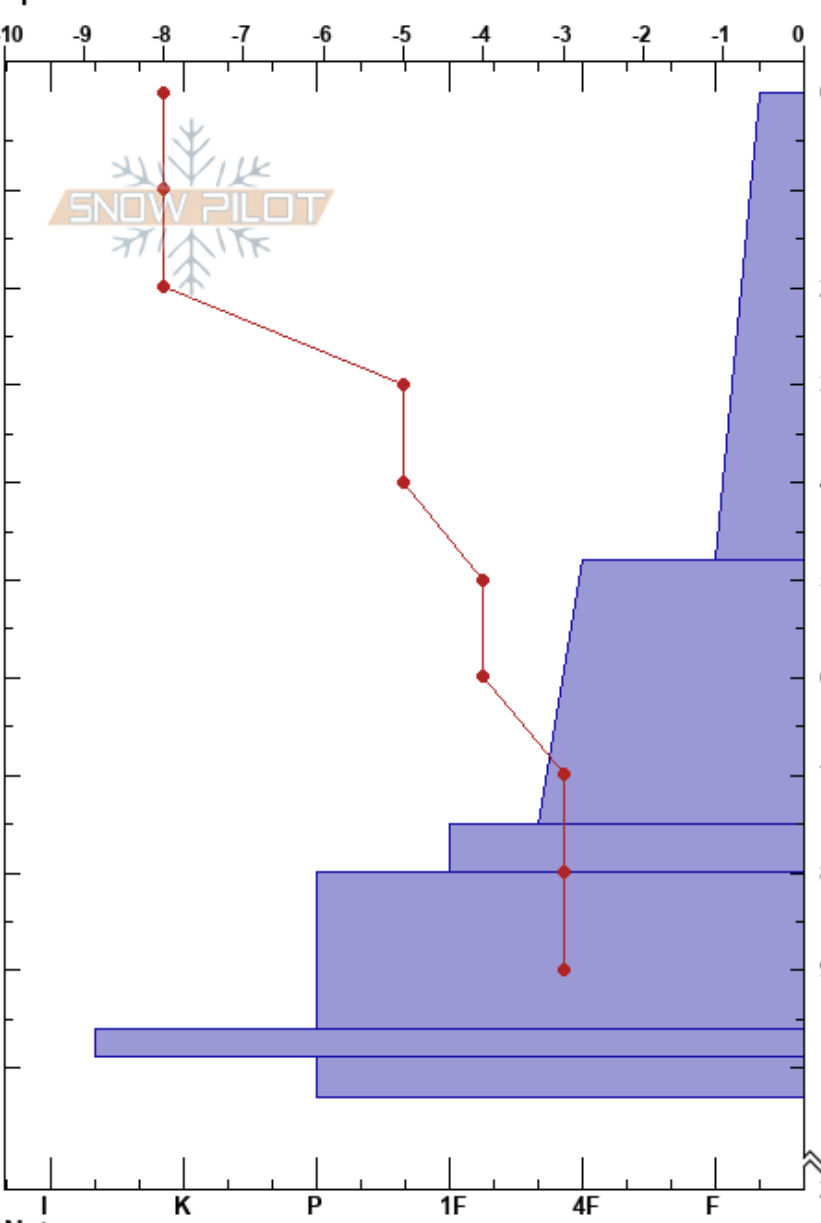

Pro 1 Lee's Fork
 Wasatch Range
 UT
 Elevation: 8579 ft
 Aspect: E
 Specifics:

Lael Butler
 02/22/2023 - 11:23am
 Co-ord:
 Slope Angle: 25°
 Wind Loading: no

Stability:
 Air Temperature: -9°C
 Sky Cover: X
 Precipitation: S2
 Wind: Calm

HS:260
 PF:55
 Layer Notes:

Form	Crystal		ρ kg/m ³	Stability tests & Layer comments
	Size	Moisture		
+	2			
				← CT1, BRK @11cm
+	2-3			
+	(2)	2-3		
○	2-3			
○	2-3			
■				
○	2-4			

Notes: