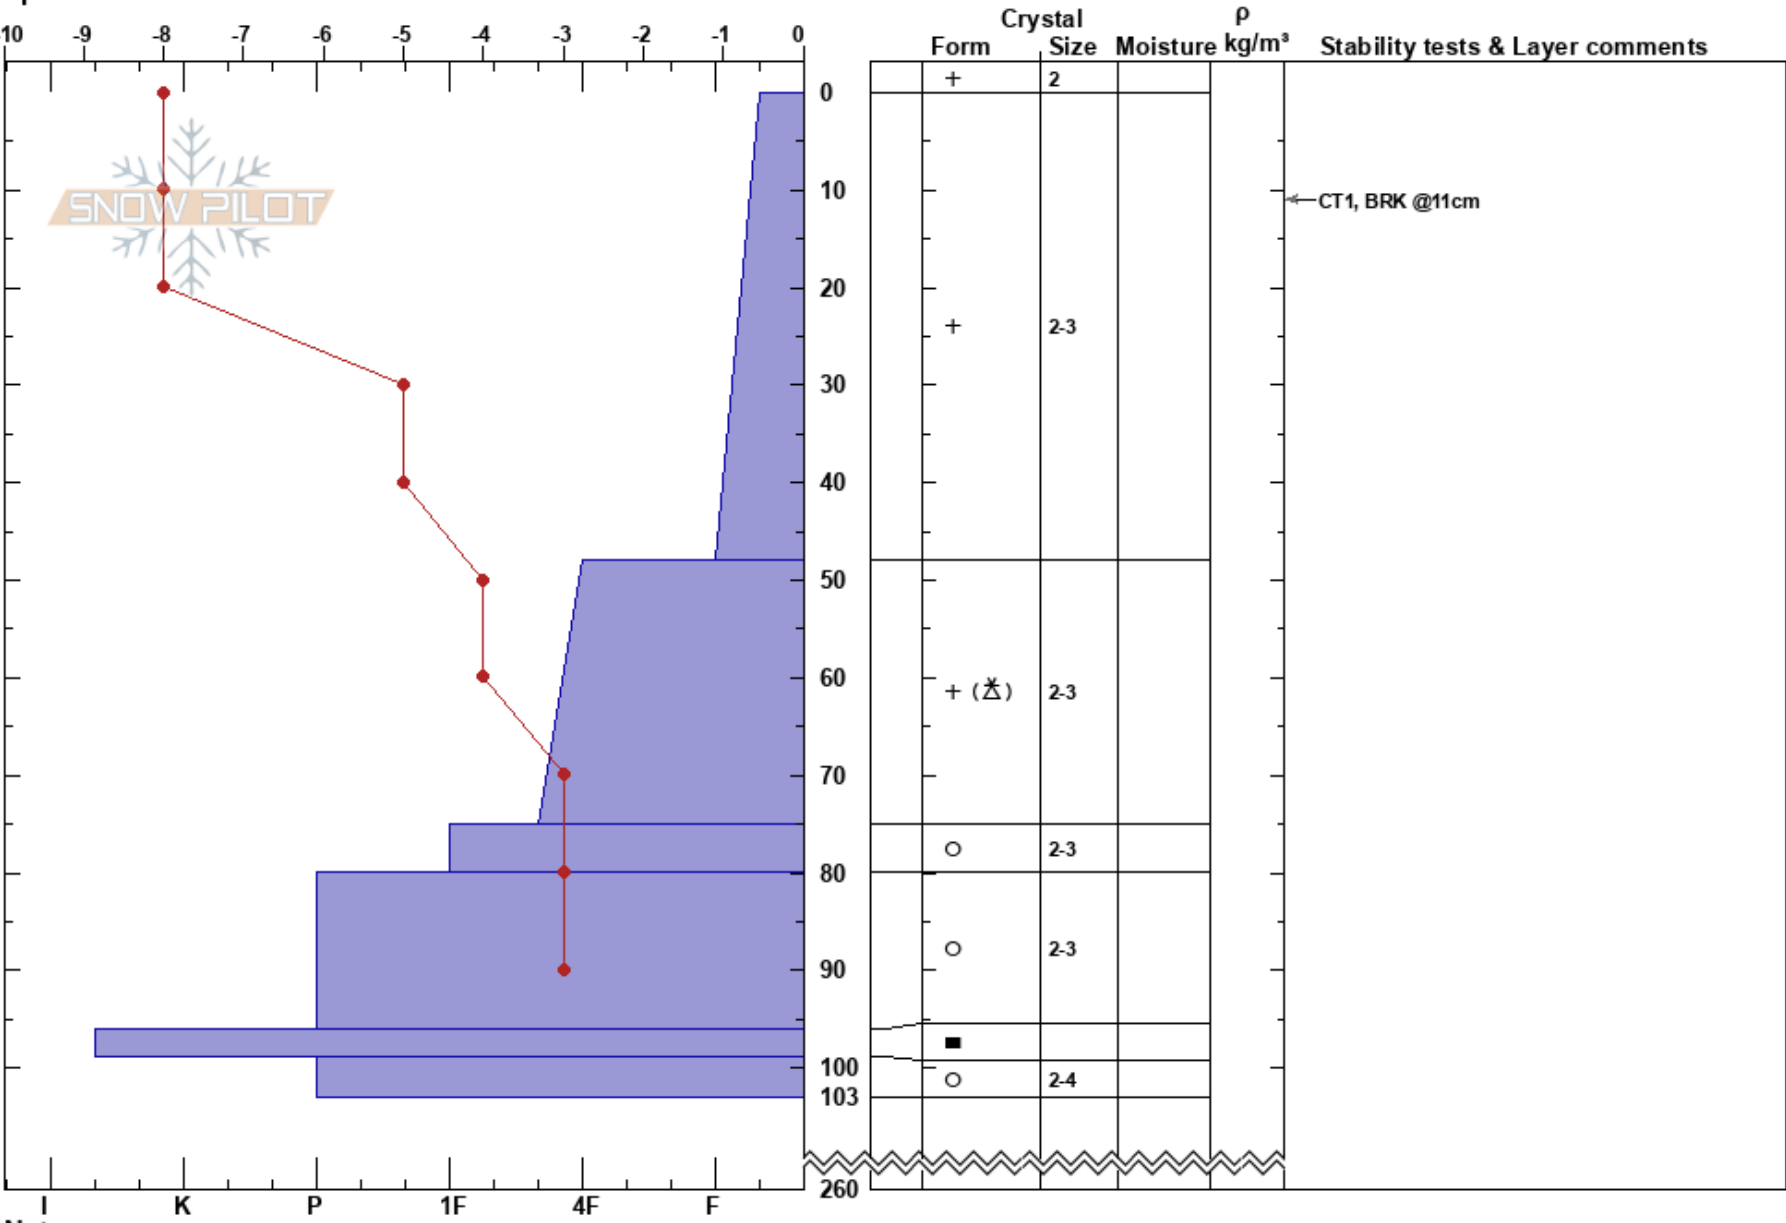

Pro 1 Lee's Fork
 Wasatch Range
 UT
 Elevation: 8579 ft
 Aspect: E
 Specifics:

Lael Butler
 02/22/2023 - 11:23am
 Co-ord:
 Slope Angle: 25°
 Wind Loading: no

Stability:
 Air Temperature: -9°C
 Sky Cover: X
 Precipitation: S2
 Wind: Calm

HS:260
 PF: 55
 Layer Notes:

Notes: