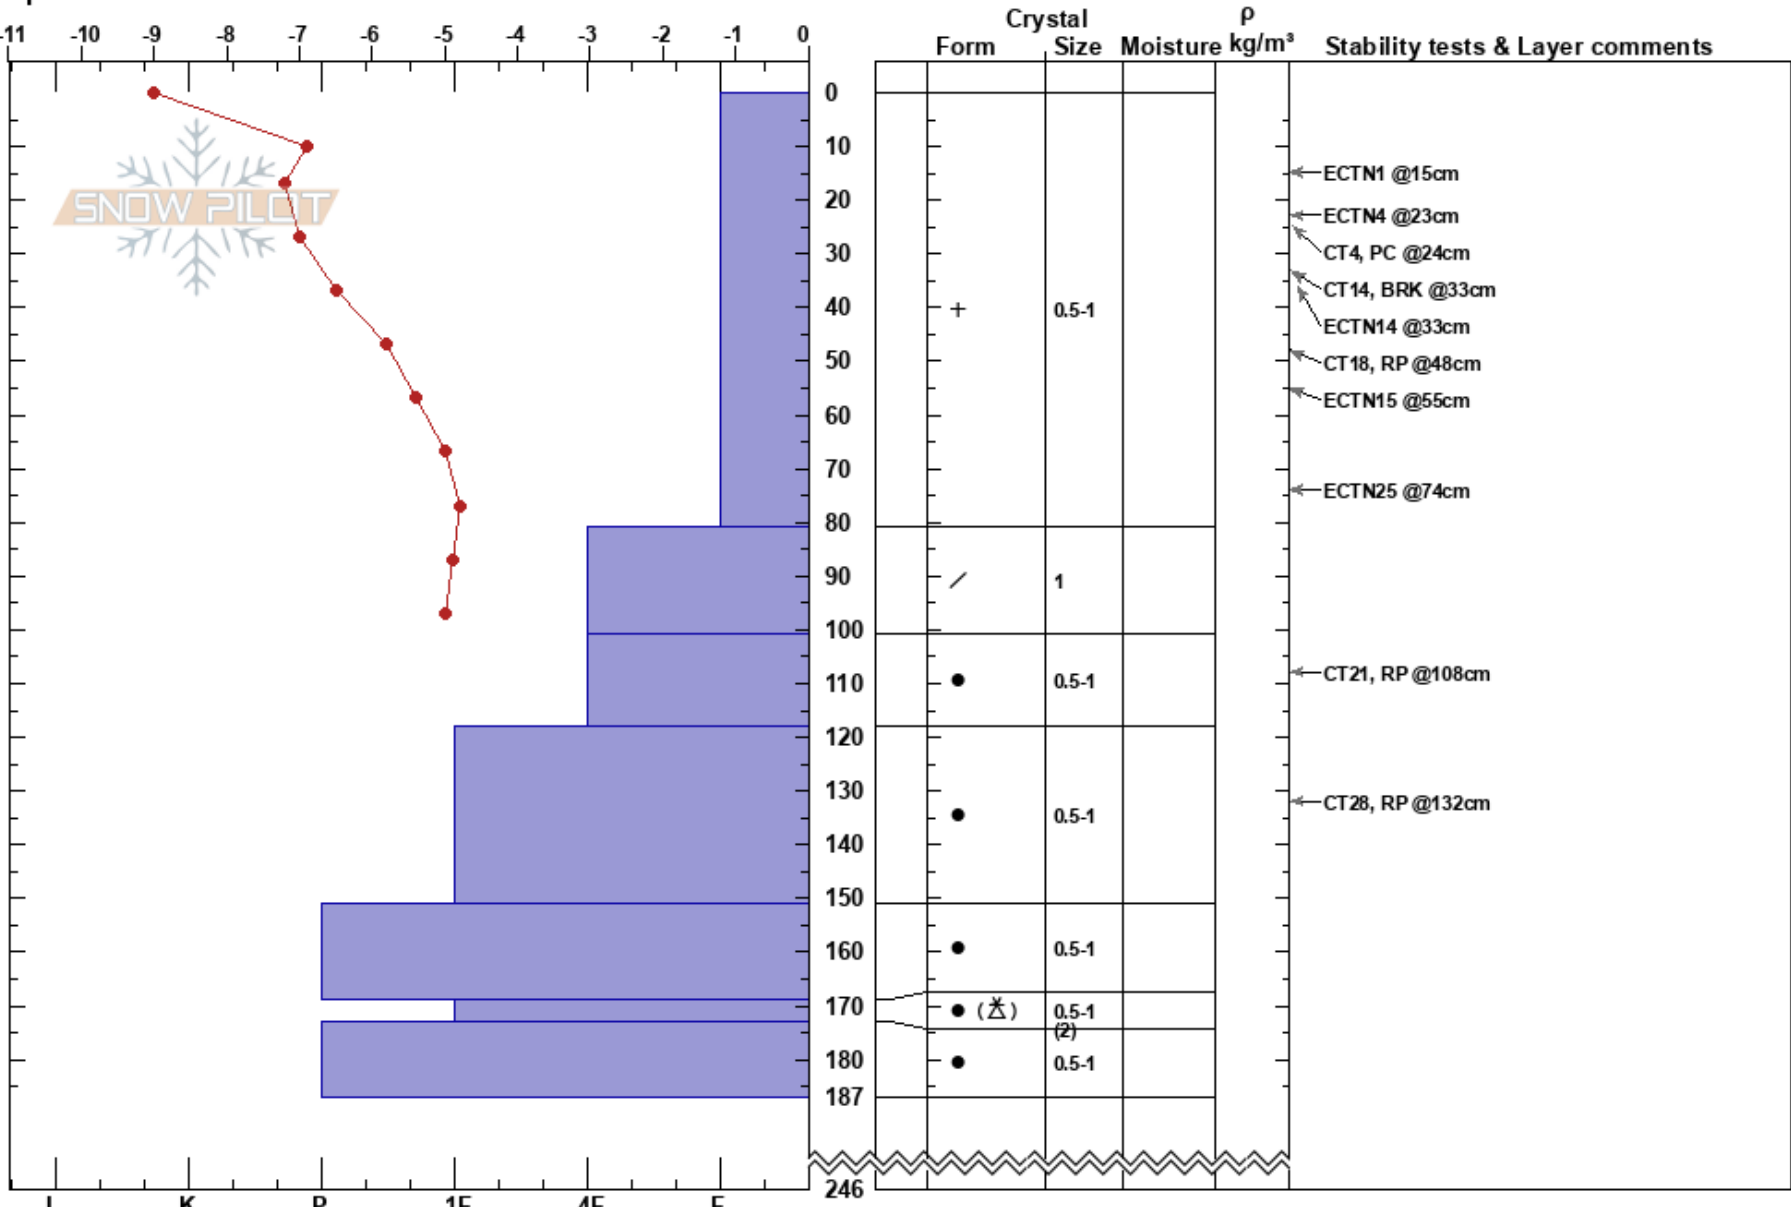

Mill D Pro 1
 Wasatch Range
 UT
 Elevation: 8600 ft
 Aspect: W
 Specifics:

Jonathan Bertagna
 02/22/2023 - 11:00am
 Co-ord: 40.65680N, -111.62537W
 Slope Angle: 18°
 Wind Loading: no

Stability: **HS:246**
 Air Temperature: -11.7°C **PF: 80** **Layer Notes:** 0-81cm: Problematic layer
 Sky Cover: X **PS: 55**
 Precipitation: S1
 Wind: E Light Breeze

Notes: There may have been tracks in the snowpit.